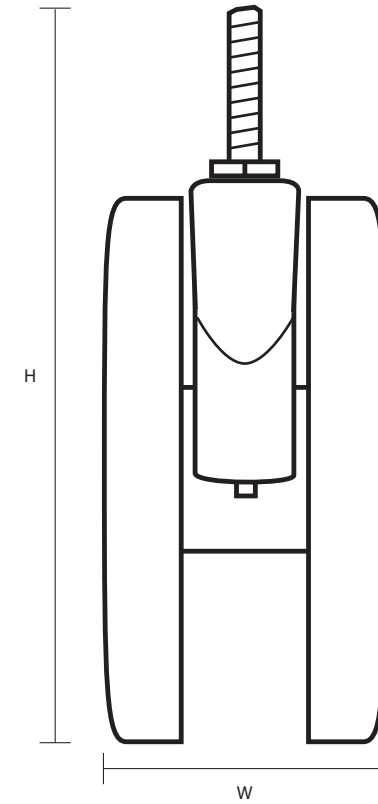

TW7501M8X25 (75mm Twin Wheel Castor With M8x25mm Thread)

Castor Dimensions - Key		
D	Wheel Diameter	75mm
L	Plate Dimension Length (mm)	N/A
L1	Plate Dimension Width (mm)	N/A
C	Plate Hole Centers length (mm)	N/A
C1	Plate Hole Centers width (mm)	N/A
D1	Plate Hole Diameter (mm)	N/A
H	Total Castor Height	81mm
W	Tread Width (mm)	N/A
	Threaded Stem Size	M8x25mm