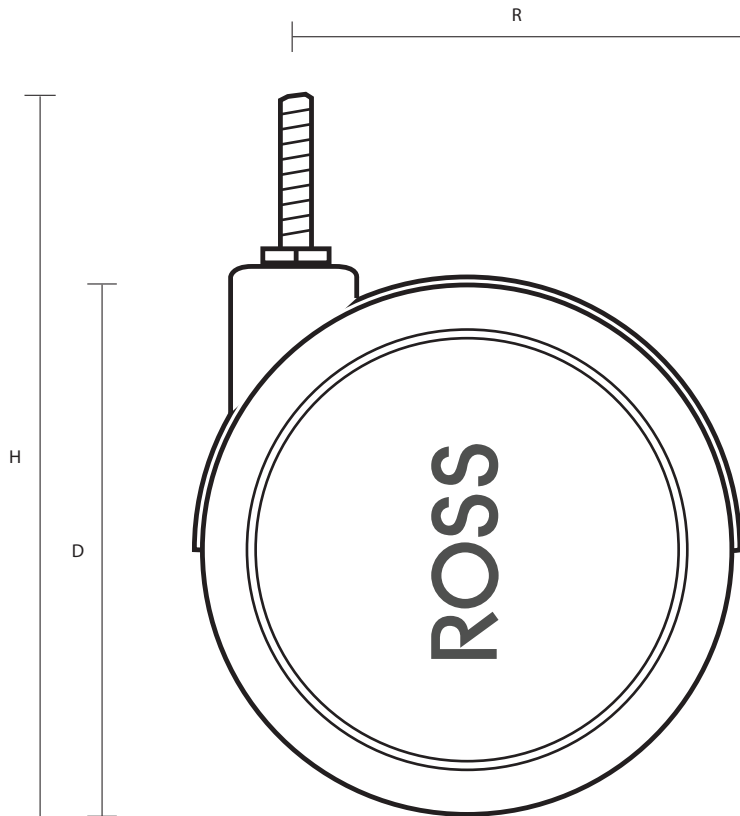

TW7501M8X25 (75mm Twin Wheel Castor With M8x25mm Thread)

Castor Dimensions - Key		
D	Wheel Diameter	75mm
L	Plate Dimension Length (mm)	N/A
L1	Plate Dimension Width (mm)	N/A
C	Plate Hole Centers length (mm)	N/A
C1	Plate Hole Centers width (mm)	N/A
D1	Plate Hole Diameter (mm)	N/A
H	Total Castor Height	81mm
W	Tread Width (mm)	N/A
	Threaded Stem Size	M8x25mm