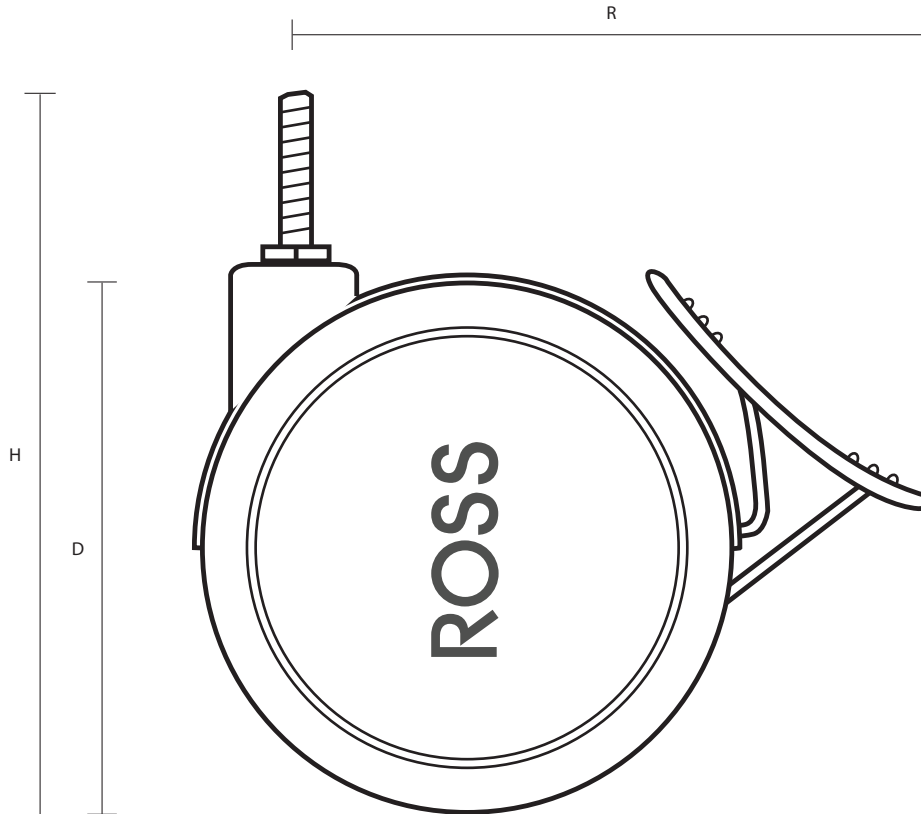

TW7501M8X25/B (75mm Twin Wheel Braked Castor With M8x25mm Thread)

Castor Dimensions - Key		
D	Wheel Diameter	75mm
L	Plate Dimension Length (mm)	N/A
L1	Plate Dimension Width (mm)	N/A
C	Plate Hole Centers length (mm)	N/A
C1	Plate Hole Centers width (mm)	N/A
D1	Plate Hole Diameter (mm)	N/A
H	Total Castor Height	81mm
W	Tread Width (mm)	N/A
	Threaded Stem Size	M8x25mm