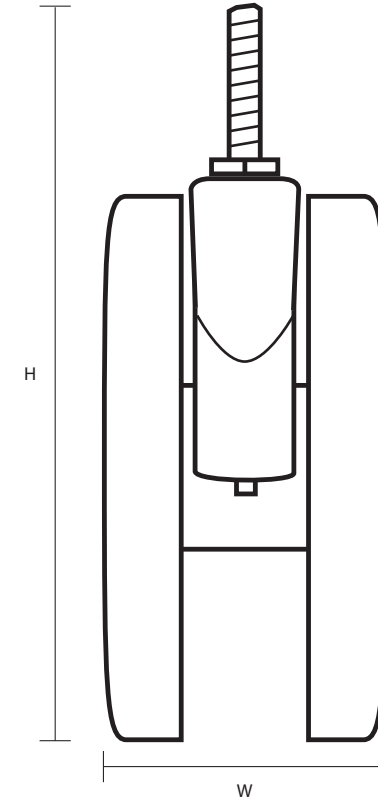

TW7501M8X25/B (75mm Twin Wheel Braked Castor With M8x25mm Thread)

Castor Dimensions - Key		
D	Wheel Diameter	75mm
L	Plate Dimension Length (mm)	N/A
L1	Plate Dimension Width (mm)	N/A
C	Plate Hole Centers length (mm)	N/A
C1	Plate Hole Centers width (mm)	N/A
D1	Plate Hole Diameter (mm)	N/A
H	Total Castor Height	81mm
W	Tread Width (mm)	N/A
	Threaded Stem Size	M8x25mm