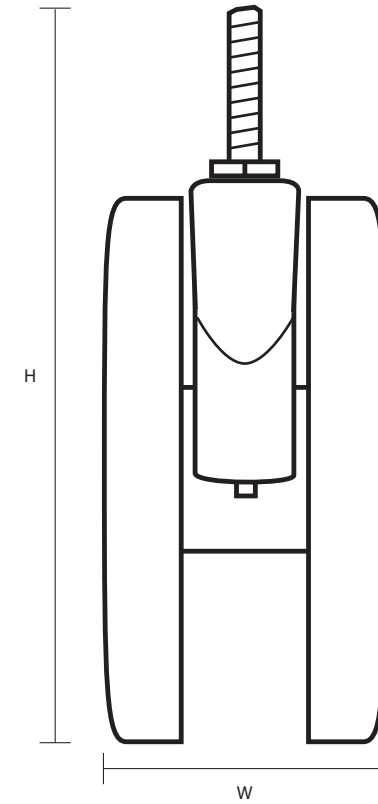

TW7501M8X15 (75mm Twin Wheel Castor With M8x15mm Thread)

Castor Dimensions - Key

D	Wheel Diameter	75mm
L	Plate Dimension Length (mm)	N/A
L1	Plate Dimension Width (mm)	N/A
C	Plate Hole Centers length (mm)	N/A
C1	Plate Hole Centers width (mm)	N/A
D1	Plate Hole Diameter (mm)	N/A
H	Total Castor Height	81mm
W	Tread Width (mm)	N/A
	Threaded Stem Size	M8x15mm