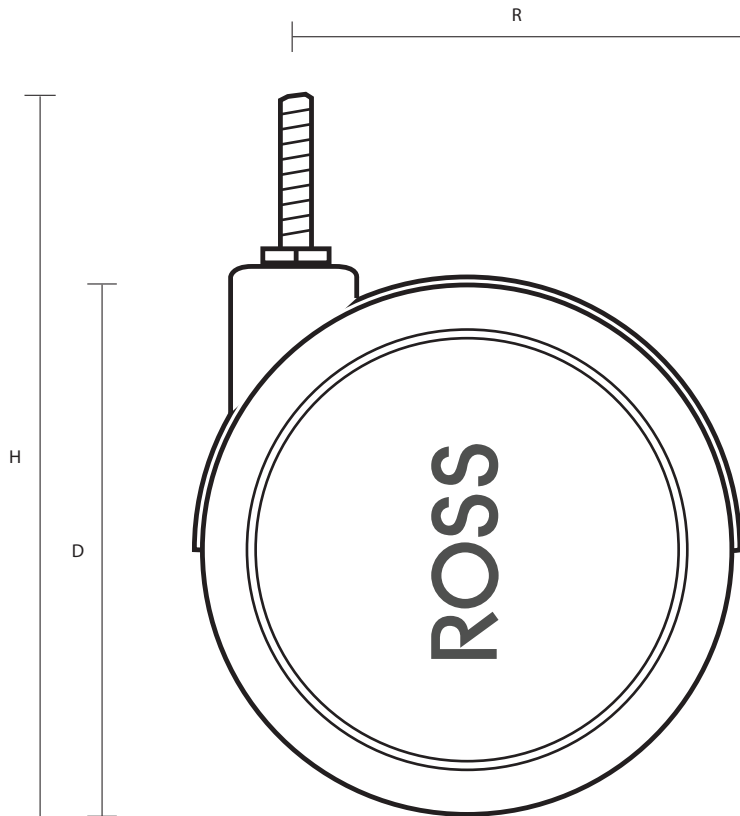

TW7501M8X15 (75mm Twin Wheel Castor With M8x15mm Thread)

Castor Dimensions - Key

D	Wheel Diameter	75mm
L	Plate Dimension Length (mm)	N/A
L1	Plate Dimension Width (mm)	N/A
C	Plate Hole Centers length (mm)	N/A
C1	Plate Hole Centers width (mm)	N/A
D1	Plate Hole Diameter (mm)	N/A
H	Total Castor Height	81mm
W	Tread Width (mm)	N/A
	Threaded Stem Size	M8x15mm