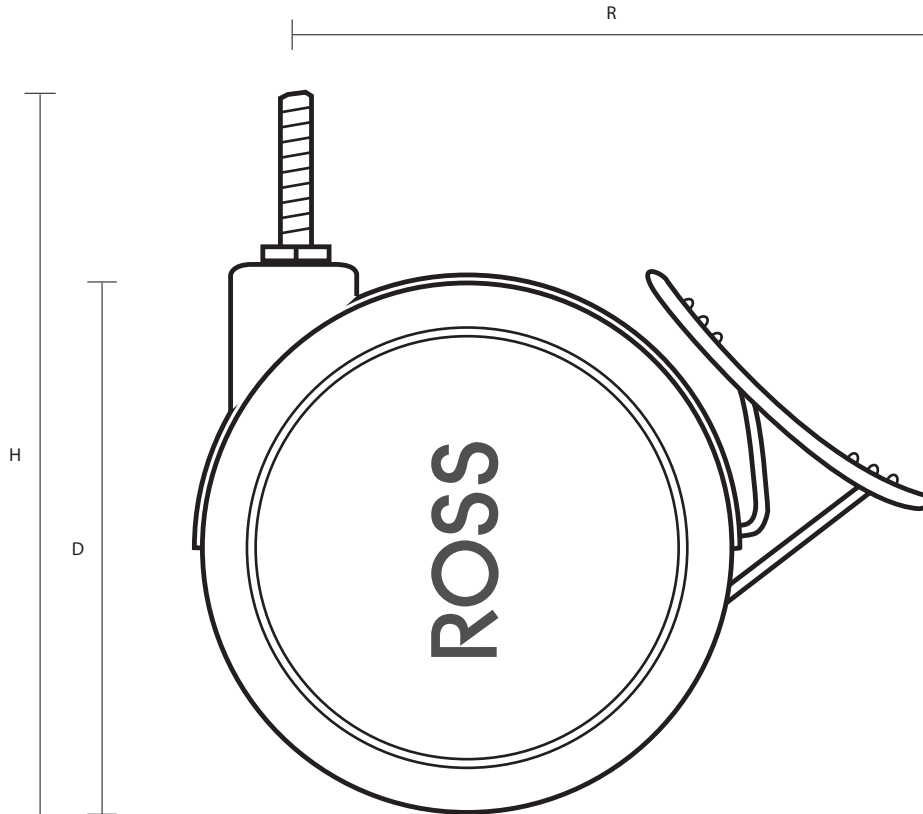

TW7501M8X15/B (75mm Twin Wheel Braked Castor With M8x15mm Thread)

Castor Dimensions - Key

D	Wheel Diameter	75mm
L	Plate Dimension Length (mm)	N/A
L1	Plate Dimension Width (mm)	N/A
C	Plate Hole Centers length (mm)	N/A
C1	Plate Hole Centers width (mm)	N/A
D1	Plate Hole Diameter (mm)	N/A
H	Total Castor Height	81mm
W	Tread Width (mm)	N/A
	Threaded Stem Size	M8x15mm