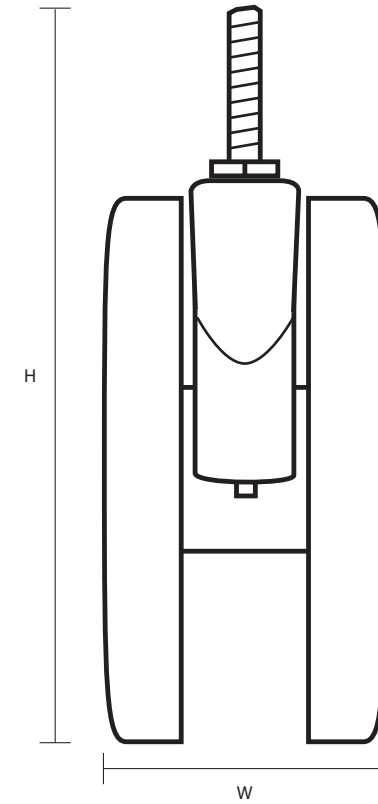

TW7501M8X15/B (75mm Twin Wheel Braked Castor With M8x15mm Thread)

Castor Dimensions - Key

D	Wheel Diameter	75mm
L	Plate Dimension Length (mm)	N/A
L1	Plate Dimension Width (mm)	N/A
C	Plate Hole Centers length (mm)	N/A
C1	Plate Hole Centers width (mm)	N/A
D1	Plate Hole Diameter (mm)	N/A
H	Total Castor Height	81mm
W	Tread Width (mm)	N/A
	Threaded Stem Size	M8x15mm