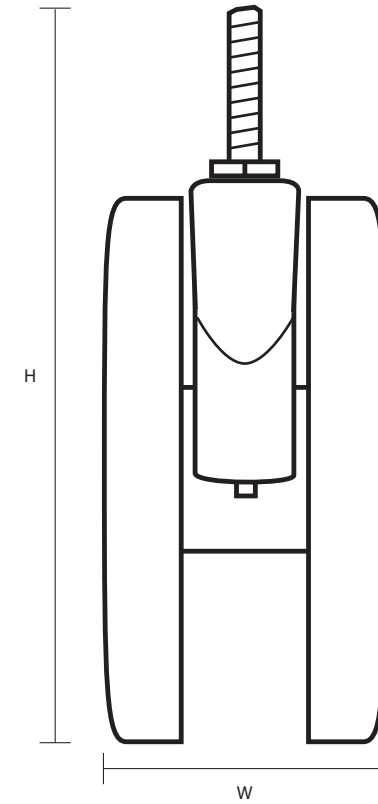

TW7501M10X25 (75mm Twin Wheel Castor With M10x25mm Thread)

Castor Dimensions - Key		
D	Wheel Diameter	75mm
L	Plate Dimension Length (mm)	N/A
L1	Plate Dimension Width (mm)	N/A
C	Plate Hole Centers length (mm)	N/A
C1	Plate Hole Centers width (mm)	N/A
D1	Plate Hole Diameter (mm)	N/A
H	Total Castor Height	81mm
W	Tread Width (mm)	N/A
	Threaded Stem Size	M10x25mm