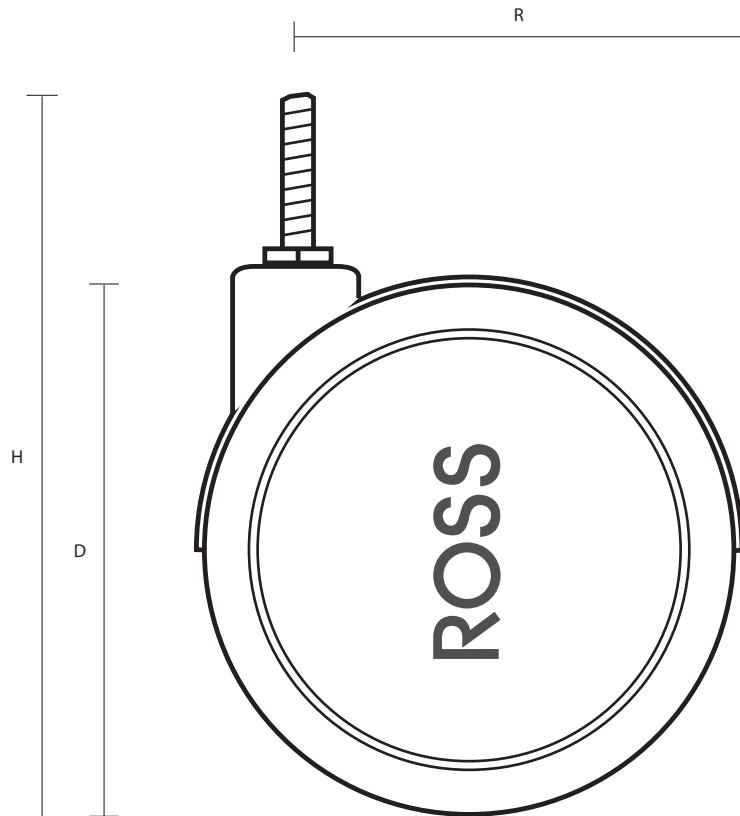

TW7501M10X25 (75mm Twin Wheel Castor With M10x25mm Thread)

Castor Dimensions - Key		
D	Wheel Diameter	75mm
L	Plate Dimension Length (mm)	N/A
L1	Plate Dimension Width (mm)	N/A
C	Plate Hole Centers length (mm)	N/A
C1	Plate Hole Centers width (mm)	N/A
D1	Plate Hole Diameter (mm)	N/A
H	Total Castor Height	81mm
W	Tread Width (mm)	N/A
	Threaded Stem Size	M10x25mm