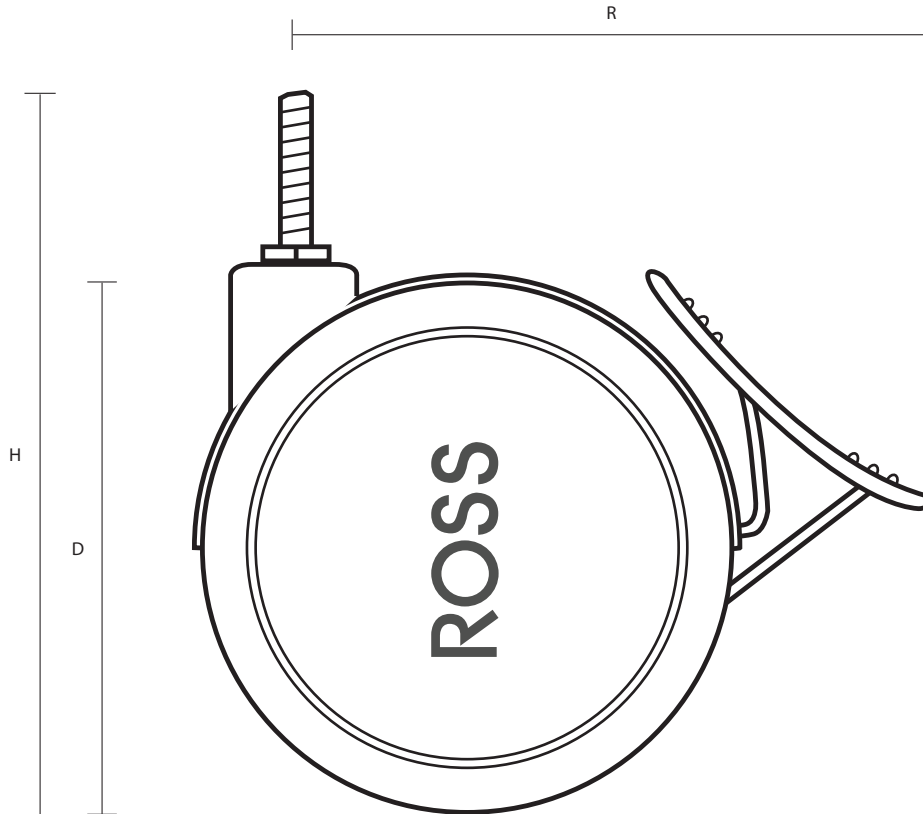

TW7501M10X25/B (75mm Twin Wheel Braked Castor With M10x25mm Thread)

Castor Dimensions - Key

D	Wheel Diameter	75mm
L	Plate Dimension Length (mm)	N/A
L1	Plate Dimension Width (mm)	N/A
C	Plate Hole Centers length (mm)	N/A
C1	Plate Hole Centers width (mm)	N/A
D1	Plate Hole Diameter (mm)	N/A
H	Total Castor Height	81mm
W	Tread Width (mm)	N/A
	Threaded Stem Size	M10x25mm