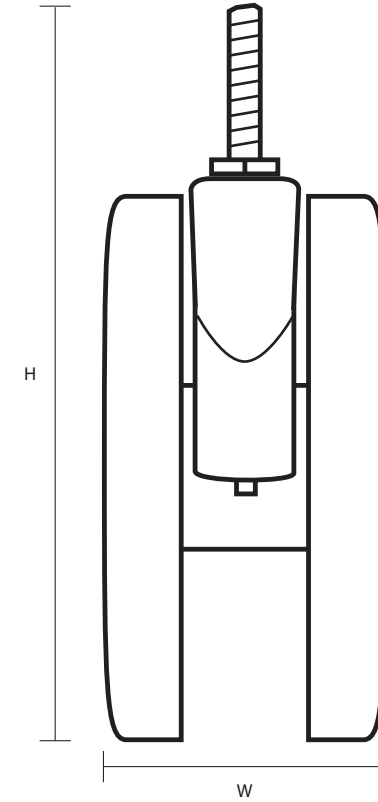

TW7501M10X25/B (75mm Twin Wheel Braked Castor With M10x25mm Thread)

Castor Dimensions - Key

D	Wheel Diameter	75mm
L	Plate Dimension Length (mm)	N/A
L1	Plate Dimension Width (mm)	N/A
C	Plate Hole Centers length (mm)	N/A
C1	Plate Hole Centers width (mm)	N/A
D1	Plate Hole Diameter (mm)	N/A
H	Total Castor Height	81mm
W	Tread Width (mm)	N/A
	Threaded Stem Size	M10x25mm