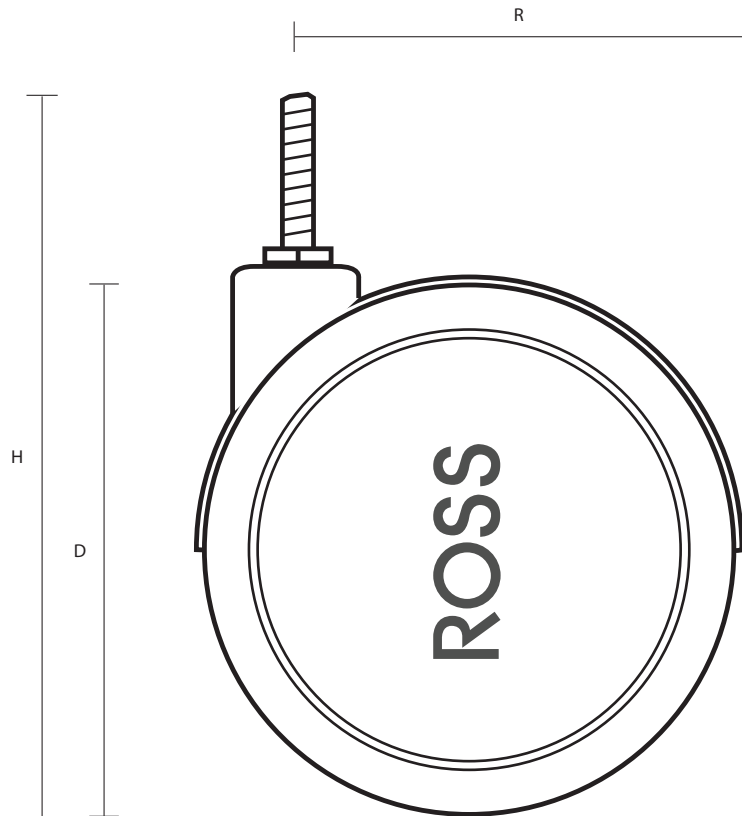

TW7501M10X15 (75mm Twin Wheel Castor With M10x15mm Thread)

Castor Dimensions - Key		
D	Wheel Diameter	75mm
L	Plate Dimension Length (mm)	N/A
L1	Plate Dimension Width (mm)	N/A
C	Plate Hole Centers length (mm)	N/A
C1	Plate Hole Centers width (mm)	N/A
D1	Plate Hole Diameter (mm)	N/A
H	Total Castor Height	81mm
W	Tread Width (mm)	N/A
	Threaded Stem Size	M10x15mm