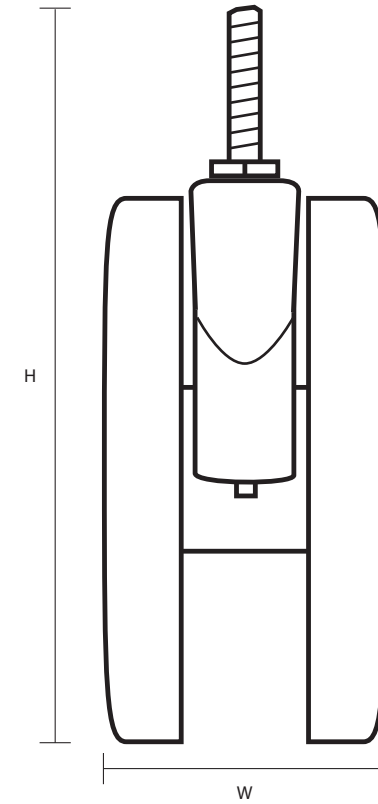

TW7501M10X15 (75mm Twin Wheel Castor With M10x15mm Thread)

Castor Dimensions - Key		
D	Wheel Diameter	75mm
L	Plate Dimension Length (mm)	N/A
L1	Plate Dimension Width (mm)	N/A
C	Plate Hole Centers length (mm)	N/A
C1	Plate Hole Centers width (mm)	N/A
D1	Plate Hole Diameter (mm)	N/A
H	Total Castor Height	81mm
W	Tread Width (mm)	N/A
	Threaded Stem Size	M10x15mm