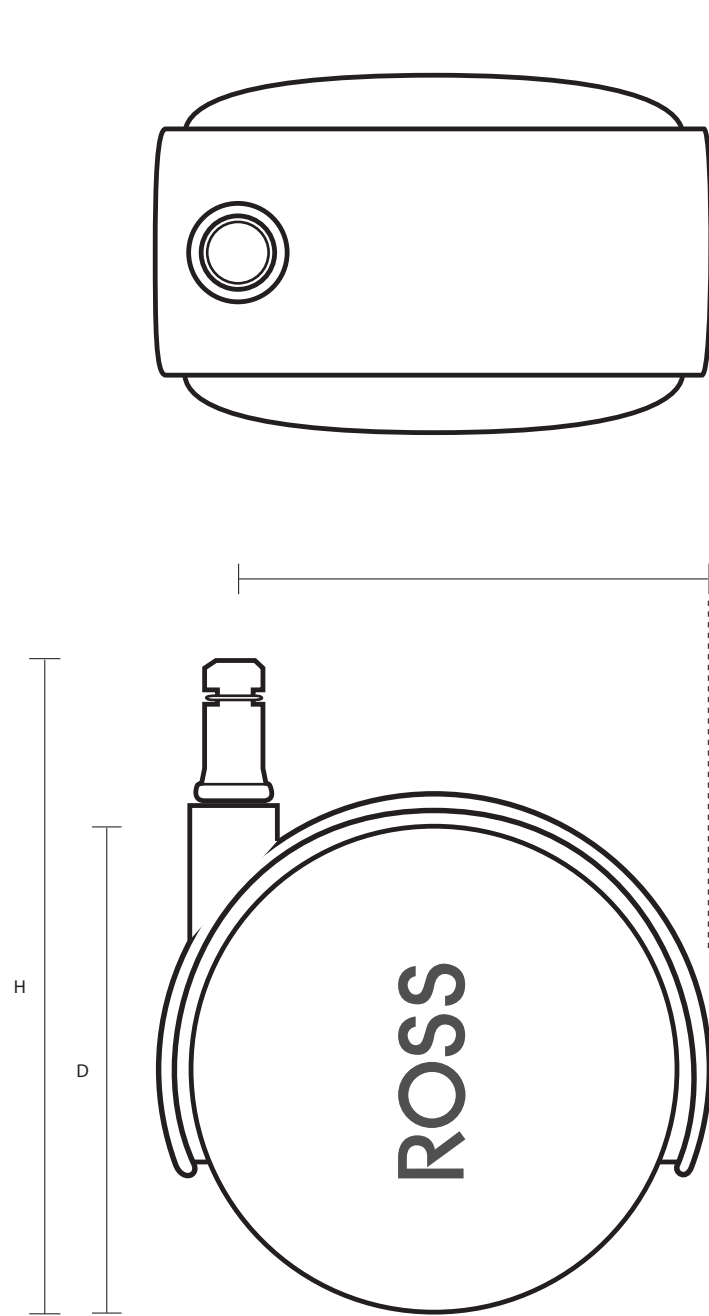

TW500M11CIRCLIP (50mm Twin Wheel Castor With M11 Circlip)

Castor Dimensions - Key		
D	Wheel Diameter	50mm
L	Plate Dimension Length (mm)	N/A
L1	Plate Dimension Width (mm)	N/A
C	Plate Hole Centers length (mm)	N/A
C1	Plate Hole Centers width (mm)	N/A
D1	Plate Hole Diameter (mm)	N/A
H	Total Castor Height	57mm
W	Tread Width (mm)	N/A
	Circlip Fiting	M11x22mm