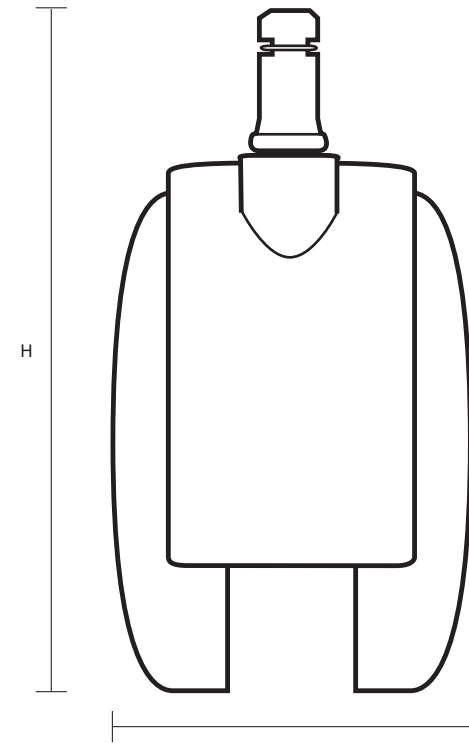

TW500M11CIRCLIP (50mm Twin Wheel Castor With M11 Circlip)

Castor Dimensions - Key		
D	Wheel Diameter	50mm
L	Plate Dimension Length (mm)	N/A
L1	Plate Dimension Width (mm)	N/A
C	Plate Hole Centers length (mm)	N/A
C1	Plate Hole Centers width (mm)	N/A
D1	Plate Hole Diameter (mm)	N/A
H	Total Castor Height	57mm
W	Tread Width (mm)	N/A
	Circlip Fiting	M11x22mm