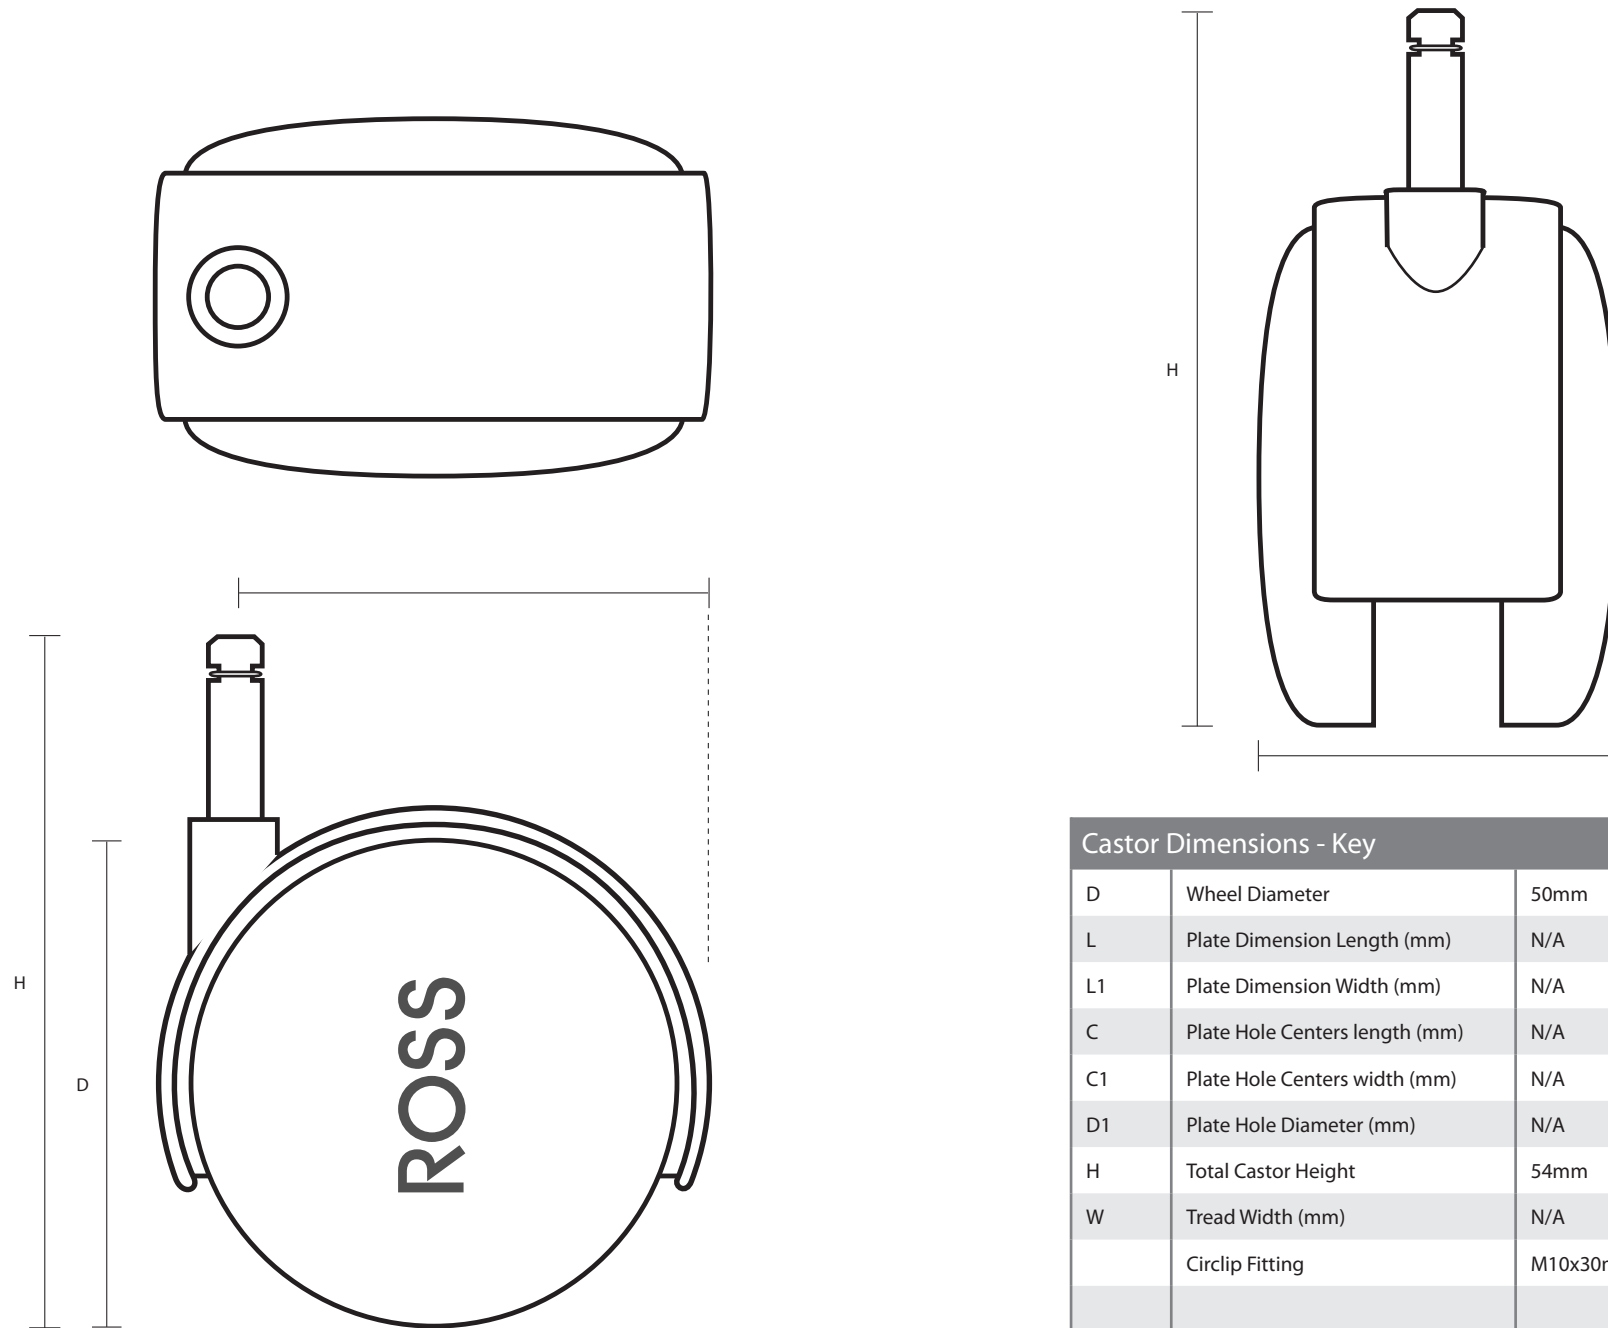

TW500M10CIRCLIP (50mm Twin Wheel Castor With M10 Circlip)

Castor Dimensions - Key		
D	Wheel Diameter	50mm
L	Plate Dimension Length (mm)	N/A
L1	Plate Dimension Width (mm)	N/A
C	Plate Hole Centers length (mm)	N/A
C1	Plate Hole Centers width (mm)	N/A
D1	Plate Hole Diameter (mm)	N/A
H	Total Castor Height	54mm
W	Tread Width (mm)	N/A
	Circlip Fitting	M10x30mm