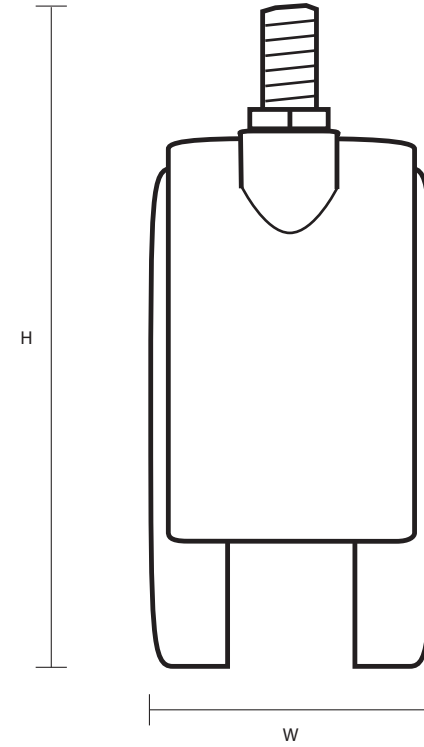

TW5001M10X15/B (50mm Twin Wheel Braked Castor With M10x15mm Thread)

Castor Dimensions - Key		
D	Wheel Diameter	50mm
L	Plate Dimension Length (mm)	N/A
L1	Plate Dimension Width (mm)	N/A
C	Plate Hole Centers length (mm)	N/A
C1	Plate Hole Centers width (mm)	N/A
D1	Plate Hole Diameter (mm)	N/A
H	Total Castor Height	64mm
W	Tread Width (mm)	N/A
	Threaded Stem Size	M10x15mm