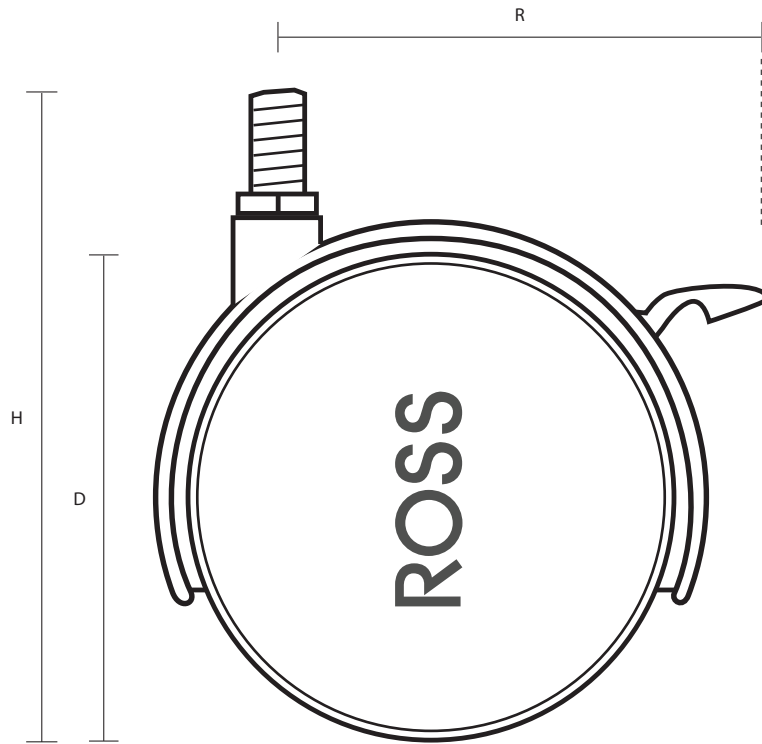

TW5001M10X15/B (50mm Twin Wheel Braked Castor With M10x15mm Thread)

Castor Dimensions - Key		
D	Wheel Diameter	50mm
L	Plate Dimension Length (mm)	N/A
L1	Plate Dimension Width (mm)	N/A
C	Plate Hole Centers length (mm)	N/A
C1	Plate Hole Centers width (mm)	N/A
D1	Plate Hole Diameter (mm)	N/A
H	Total Castor Height	64mm
W	Tread Width (mm)	N/A
	Threaded Stem Size	M10x15mm