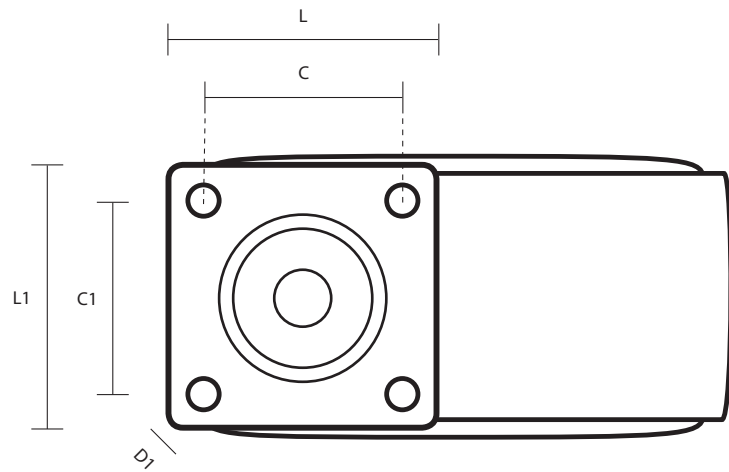

TW4004 (40mm Twin Wheel Castor Top Plate Fitting)

Castor Dimensions - Key		
D	Wheel Diameter	40mm
L	Plate Dimension Length (mm)	38mm
L1	Plate Dimension Width (mm)	38mm
C	Plate Hole Centers length (mm)	27mm
C1	Plate Hole Centers width (mm)	27mm
D1	Plate Hole Diameter (mm)	5mm
H	Total Castor Height	54mm
W	Tread Width (mm)	N/A
R	Swivel Radius (mm)	N/A