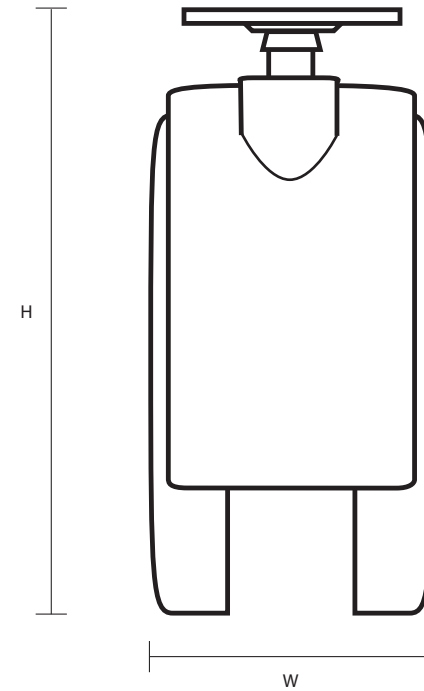

TW4004 (40mm Twin Wheel Castor Top Plate Fitting)

Castor Dimensions - Key		
D	Wheel Diameter	40mm
L	Plate Dimension Length (mm)	38mm
L1	Plate Dimension Width (mm)	38mm
C	Plate Hole Centers length (mm)	27mm
C1	Plate Hole Centers width (mm)	27mm
D1	Plate Hole Diameter (mm)	5mm
H	Total Castor Height	54mm
W	Tread Width (mm)	N/A
R	Swivel Radius (mm)	N/A