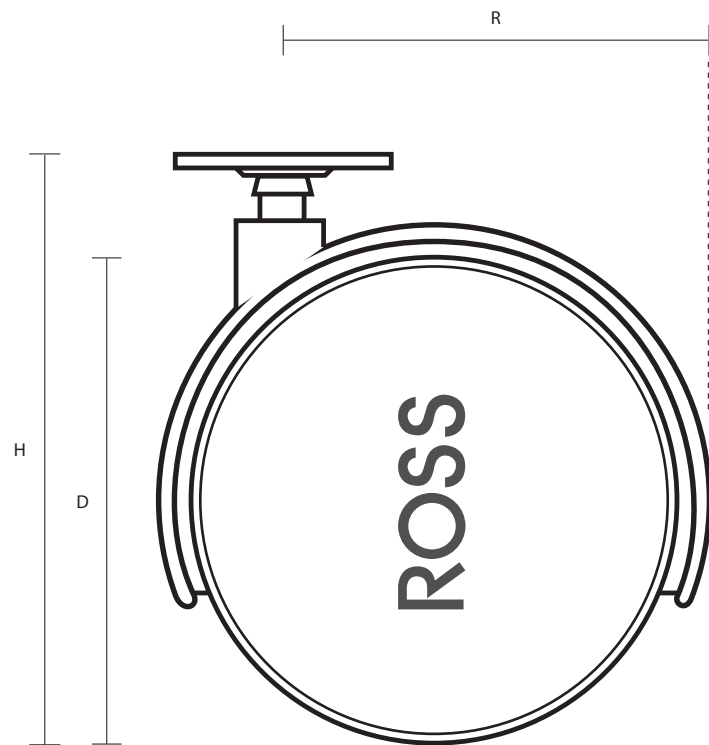

TW4004 (40mm Twin Wheel Castor Top Plate Fitting)

Castor Dimensions - Key		
D	Wheel Diameter	40mm
L	Plate Dimension Length (mm)	38mm
L1	Plate Dimension Width (mm)	38mm
C	Plate Hole Centers length (mm)	27mm
C1	Plate Hole Centers width (mm)	27mm
D1	Plate Hole Diameter (mm)	5mm
H	Total Castor Height	54mm
W	Tread Width (mm)	N/A
R	Swivel Radius (mm)	N/A