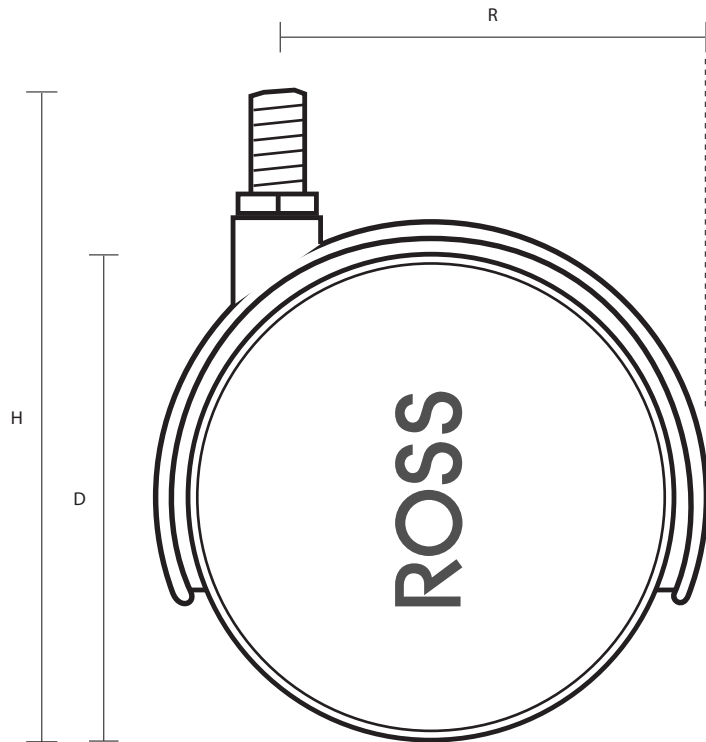

TW4001M8X15 (40mm Twin Wheel Castor With M8x15mm Thread)

Castor Dimensions - Key		
D	Wheel Diameter	40mm
L	Plate Dimension Length (mm)	N/A
L1	Plate Dimension Width (mm)	N/A
C	Plate Hole Centers length (mm)	N/A
C1	Plate Hole Centers width (mm)	N/A
D1	Plate Hole Diameter (mm)	N/A
H	Total Castor Height	52mm
W	Tread Width (mm)	N/A
	Threaded Stem Size	M8x15mm