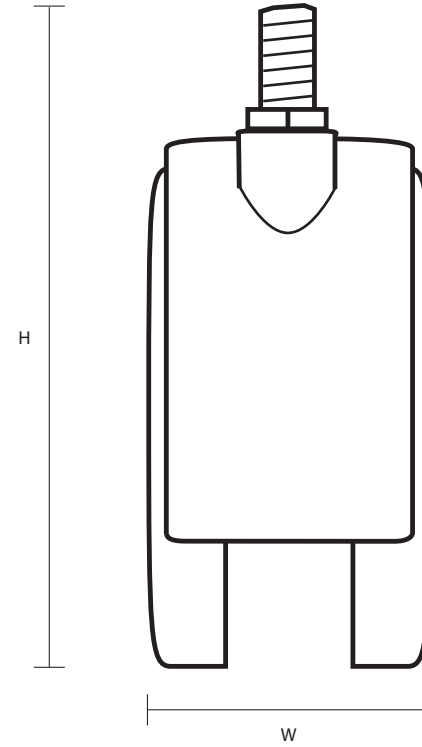

TW4001M8X15 (40mm Twin Wheel Castor With M8x15mm Thread)

Castor Dimensions - Key		
D	Wheel Diameter	40mm
L	Plate Dimension Length (mm)	N/A
L1	Plate Dimension Width (mm)	N/A
C	Plate Hole Centers length (mm)	N/A
C1	Plate Hole Centers width (mm)	N/A
D1	Plate Hole Diameter (mm)	N/A
H	Total Castor Height	52mm
W	Tread Width (mm)	N/A
	Threaded Stem Size	M8x15mm