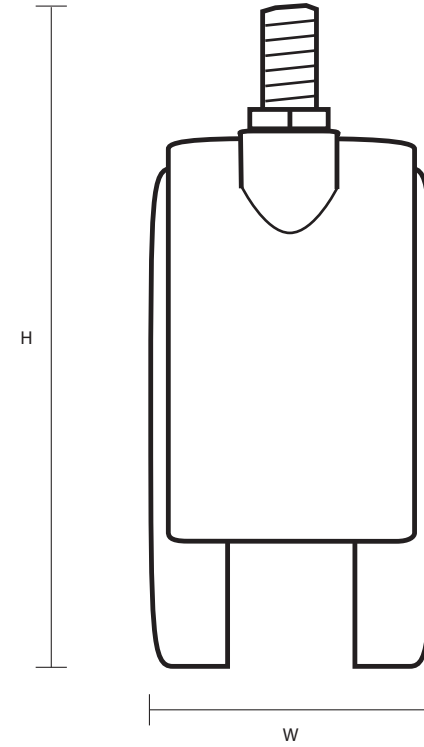

TW4001M8X15/B (40mm Twin Wheel Braked Castor With M8x15mm Thread)

Castor Dimensions - Key		
D	Wheel Diameter	40mm
L	Plate Dimension Length (mm)	N/A
L1	Plate Dimension Width (mm)	N/A
C	Plate Hole Centers length (mm)	N/A
C1	Plate Hole Centers width (mm)	N/A
D1	Plate Hole Diameter (mm)	N/A
H	Total Castor Height	52mm
W	Tread Width (mm)	N/A
	Threaded Stem Size	M8x15mm