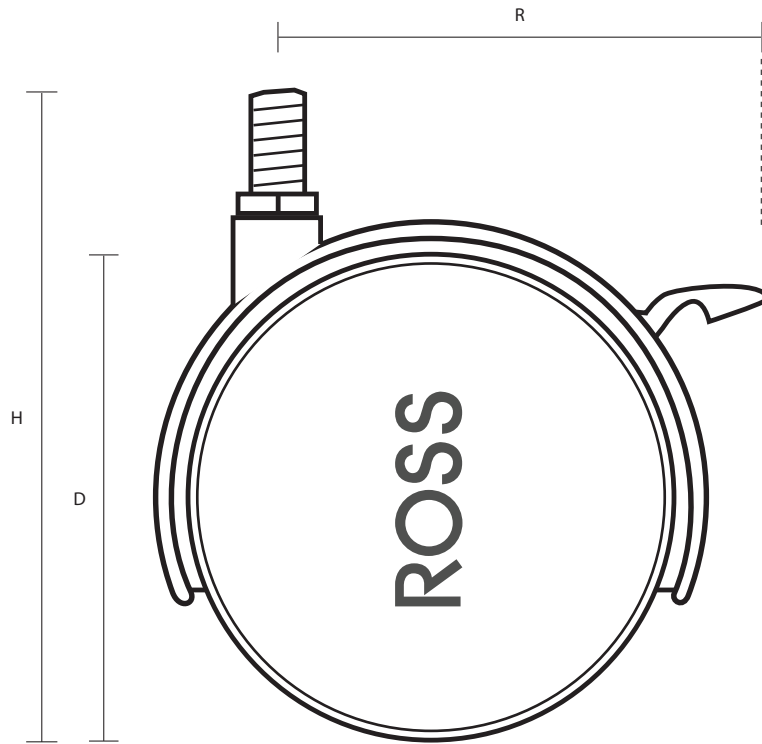

TW4001M8X15/B (40mm Twin Wheel Braked Castor With M8x15mm Thread)

Castor Dimensions - Key		
D	Wheel Diameter	40mm
L	Plate Dimension Length (mm)	N/A
L1	Plate Dimension Width (mm)	N/A
C	Plate Hole Centers length (mm)	N/A
C1	Plate Hole Centers width (mm)	N/A
D1	Plate Hole Diameter (mm)	N/A
H	Total Castor Height	52mm
W	Tread Width (mm)	N/A
	Threaded Stem Size	M8x15mm