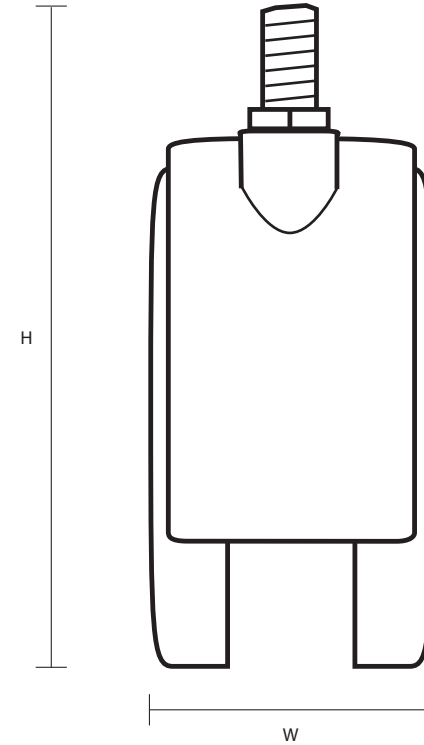

TW4001M10X15 (40mm Twin Wheel Castor With M10x15mm Thread)

Castor Dimensions - Key		
D	Wheel Diameter	40mm
L	Plate Dimension Length (mm)	N/A
L1	Plate Dimension Width (mm)	N/A
C	Plate Hole Centers length (mm)	N/A
C1	Plate Hole Centers width (mm)	N/A
D1	Plate Hole Diameter (mm)	N/A
H	Total Castor Height	52mm
W	Tread Width (mm)	N/A
	Threaded Stem Size	M10x15mm