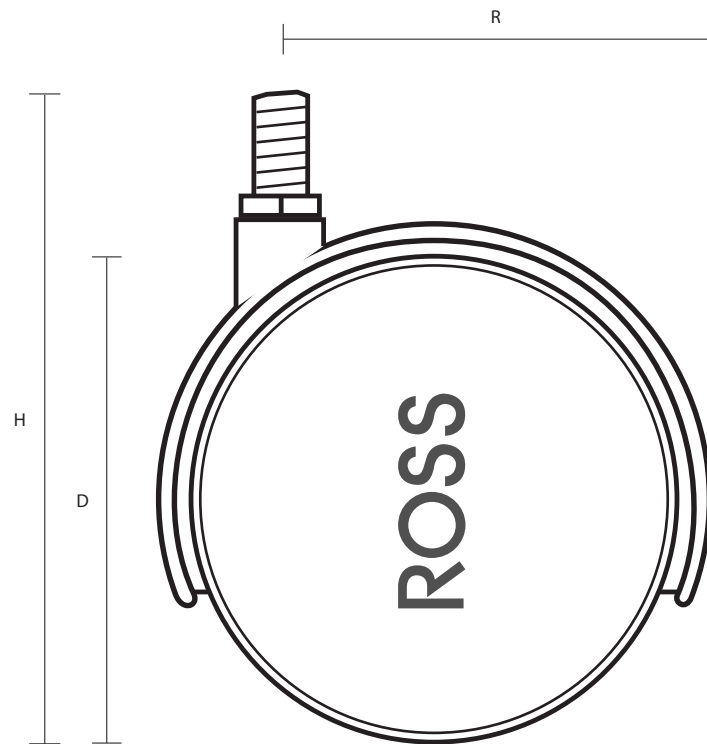

TW4001M10X15 (40mm Twin Wheel Castor With M10x15mm Thread)

Castor Dimensions - Key		
D	Wheel Diameter	40mm
L	Plate Dimension Length (mm)	N/A
L1	Plate Dimension Width (mm)	N/A
C	Plate Hole Centers length (mm)	N/A
C1	Plate Hole Centers width (mm)	N/A
D1	Plate Hole Diameter (mm)	N/A
H	Total Castor Height	52mm
W	Tread Width (mm)	N/A
	Threaded Stem Size	M10x15mm