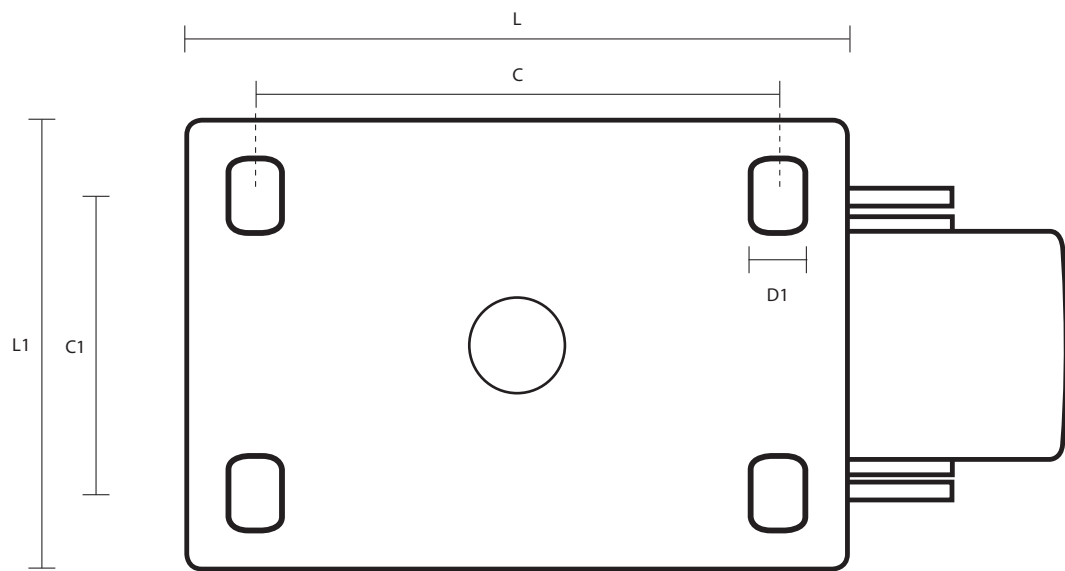

TSH-125-CI1H (125mm Swivel Top Plate Castor With Cast Iron Wheel)

Castor Dimensions - Key

D	Wheel Diameter	125mm
L	Plate Dimension Length (mm)	135mm
L1	Plate Dimension Width (mm)	110mm
C	Plate Hole Centers length (mm)	105mm
C1	Plate Hole Centers width (mm)	80/75mm
D1	Plate Hole Diameter (mm)	10mm
H	Total Castor Height	170mm
W	Tread Width (mm)	45mm
R	Swivel Radius (mm)	110mm