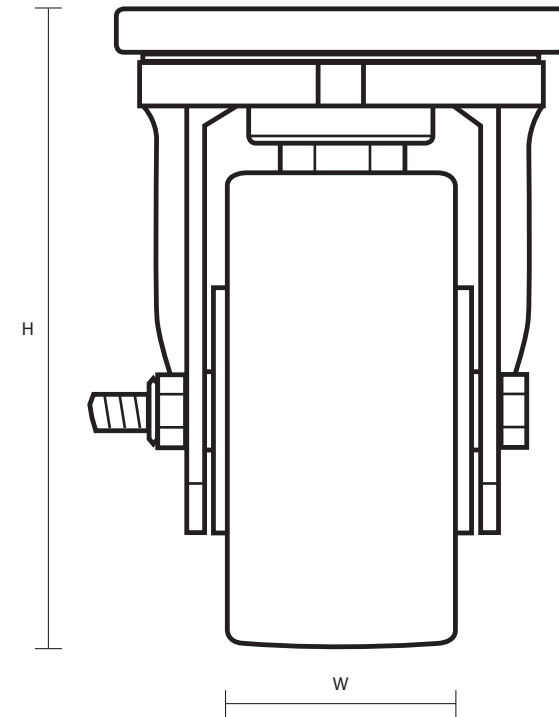

TSH-125-CI1H (125mm Swivel Top Plate Castor With Cast Iron Wheel)

Castor Dimensions - Key

D	Wheel Diameter	125mm
L	Plate Dimension Length (mm)	135mm
L1	Plate Dimension Width (mm)	110mm
C	Plate Hole Centers length (mm)	105mm
C1	Plate Hole Centers width (mm)	80/75mm
D1	Plate Hole Diameter (mm)	10mm
H	Total Castor Height	170mm
W	Tread Width (mm)	45mm
R	Swivel Radius (mm)	110mm