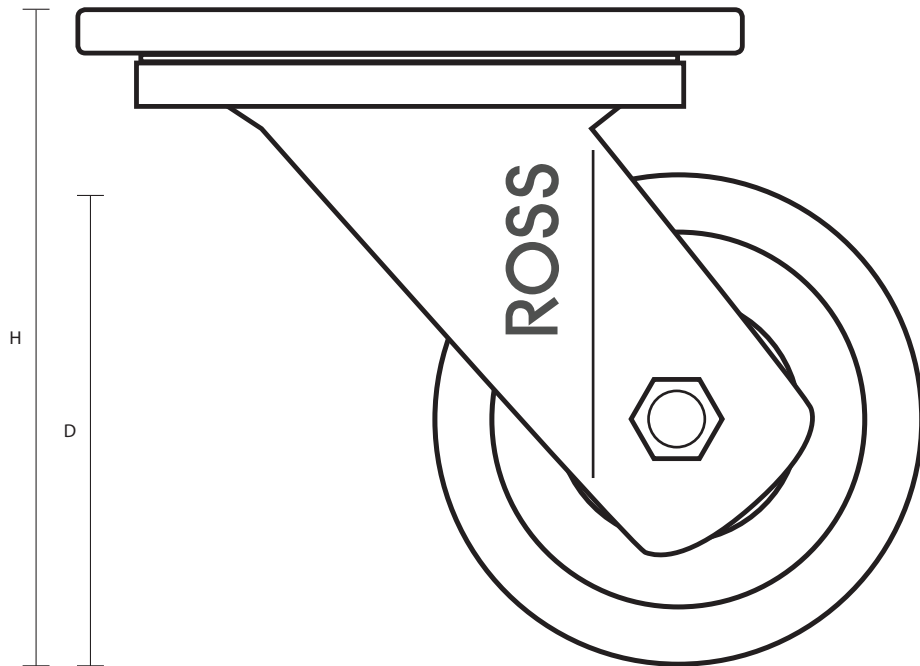

TSH-125-CI1H (125mm Swivel Top Plate Castor With Cast Iron Wheel)

Castor Dimensions - Key

D	Wheel Diameter	125mm
L	Plate Dimension Length (mm)	135mm
L1	Plate Dimension Width (mm)	110mm
C	Plate Hole Centers length (mm)	105mm
C1	Plate Hole Centers width (mm)	80/75mm
D1	Plate Hole Diameter (mm)	10mm
H	Total Castor Height	170mm
W	Tread Width (mm)	45mm
R	Swivel Radius (mm)	110mm