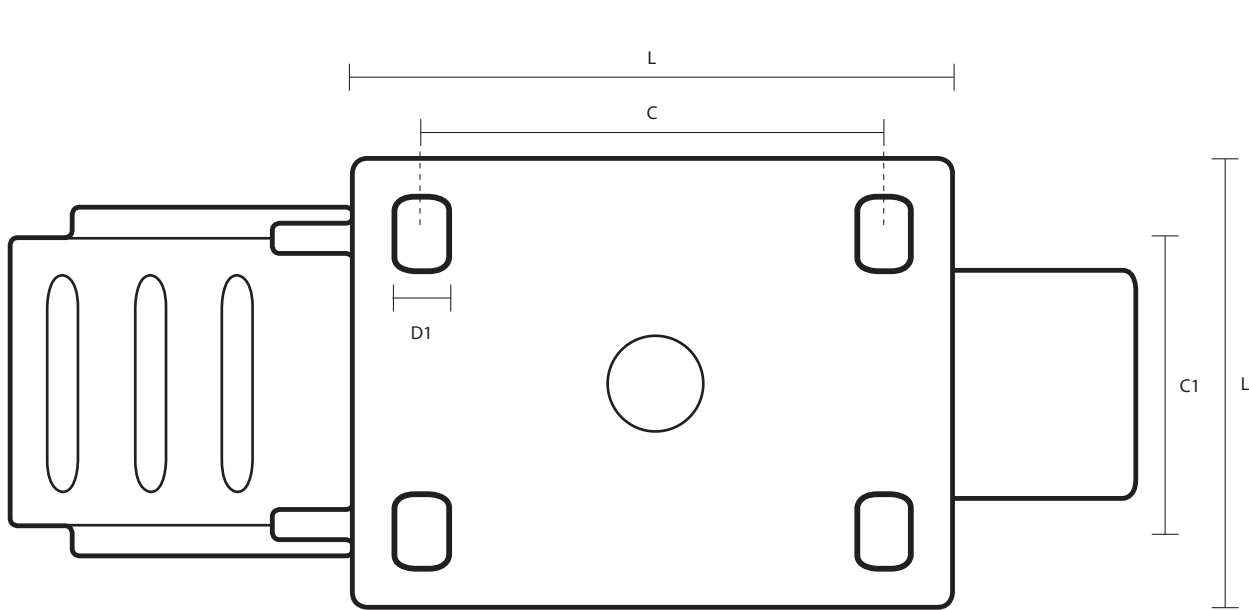

TSH-125-CI1H/SWB (125mm Swivel Braked Top Plate Castor With Cast Iron Wheel)

Castor Dimensions - Key		
D	Wheel Diameter	125mm
L	Plate Dimension Length (mm)	135mm
L1	Plate Dimension Width (mm)	110mm
C	Plate Hole Centers length (mm)	105mm
C1	Plate Hole Centers width (mm)	80/75mm
D1	Plate Hole Diameter (mm)	10mm
H	Total Castor Height	170mm
W	Tread Width (mm)	45mm
R	Swivel Radius (mm)	150mm