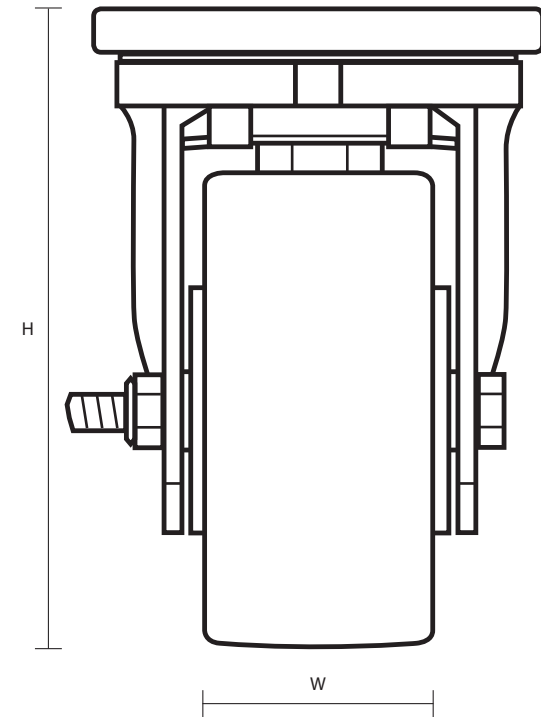

TSH-125-CI1H/SWB (125mm Swivel Braked Top Plate Castor With Cast Iron Wheel)

Castor Dimensions - Key		
D	Wheel Diameter	125mm
L	Plate Dimension Length (mm)	135mm
L1	Plate Dimension Width (mm)	110mm
C	Plate Hole Centers length (mm)	105mm
C1	Plate Hole Centers width (mm)	80/75mm
D1	Plate Hole Diameter (mm)	10mm
H	Total Castor Height	170mm
W	Tread Width (mm)	45mm
R	Swivel Radius (mm)	150mm