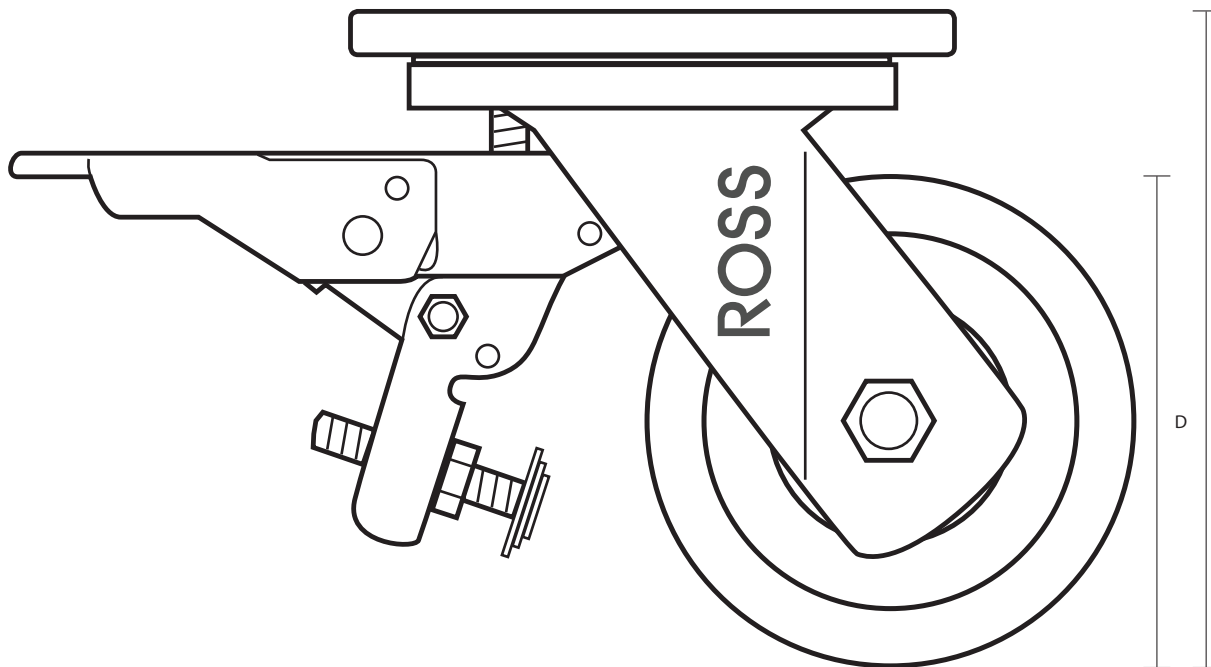

TSH-125-CI1H/SWB (125mm Swivel Braked Top Plate Castor With Cast Iron Wheel)

Castor Dimensions - Key		
D	Wheel Diameter	125mm
L	Plate Dimension Length (mm)	135mm
L1	Plate Dimension Width (mm)	110mm
C	Plate Hole Centers length (mm)	105mm
C1	Plate Hole Centers width (mm)	80/75mm
D1	Plate Hole Diameter (mm)	10mm
H	Total Castor Height	170mm
W	Tread Width (mm)	45mm
R	Swivel Radius (mm)	150mm