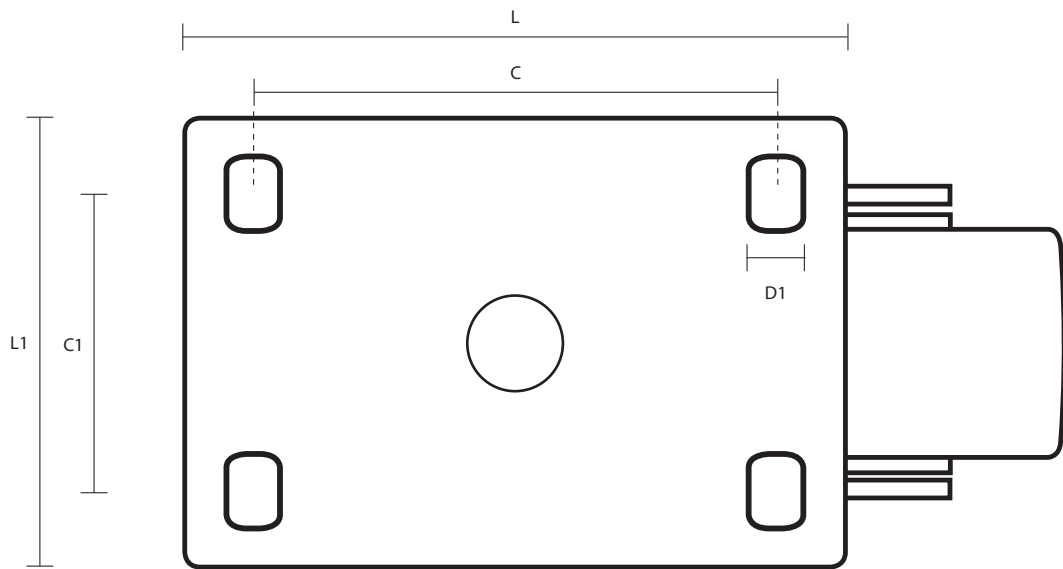

TSH-100-CI1H (100mm Swivel Top Plate Castor With Cast Iron Wheel)

Castor Dimensions - Key		
D	Wheel Diameter	100mm
L	Plate Dimension Length (mm)	135mm
L1	Plate Dimension Width (mm)	110mm
C	Plate Hole Centers length (mm)	105mm
C1	Plate Hole Centers width (mm)	80/75mm
D1	Plate Hole Diameter (mm)	10mm
H	Total Castor Height	145mm
W	Tread Width (mm)	45mm
R	Swivel Radius (mm)	92mm