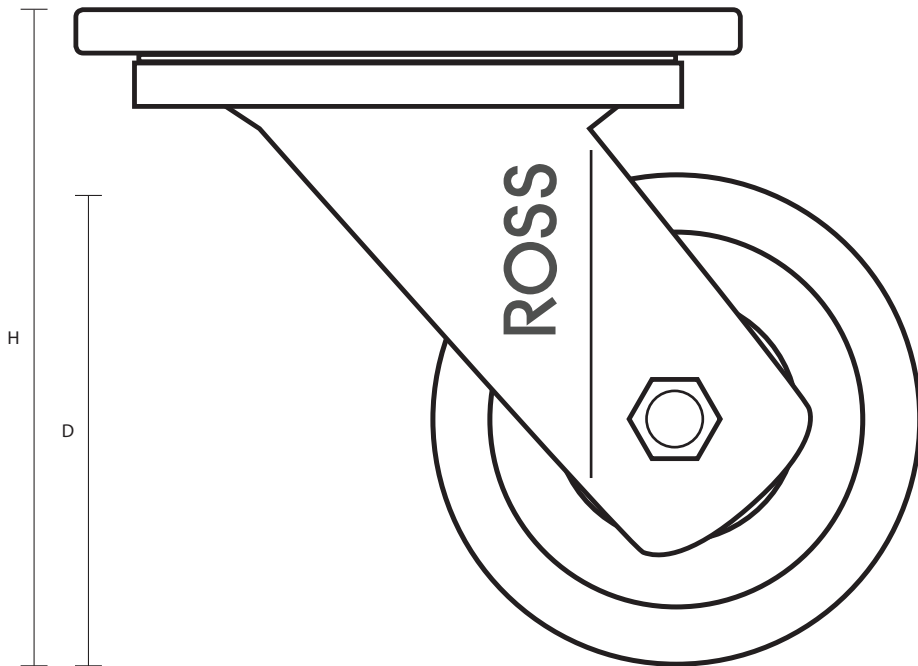

TSH-100-CI1H (100mm Swivel Top Plate Castor With Cast Iron Wheel)

Castor Dimensions - Key		
D	Wheel Diameter	100mm
L	Plate Dimension Length (mm)	135mm
L1	Plate Dimension Width (mm)	110mm
C	Plate Hole Centers length (mm)	105mm
C1	Plate Hole Centers width (mm)	80/75mm
D1	Plate Hole Diameter (mm)	10mm
H	Total Castor Height	145mm
W	Tread Width (mm)	45mm
R	Swivel Radius (mm)	92mm