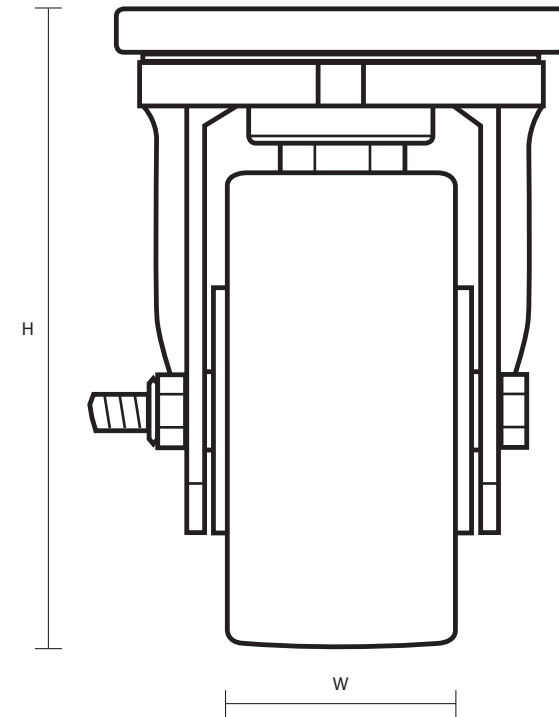

TSH-100-CI1H (100mm Swivel Top Plate Castor With Cast Iron Wheel)

Castor Dimensions - Key		
D	Wheel Diameter	100mm
L	Plate Dimension Length (mm)	135mm
L1	Plate Dimension Width (mm)	110mm
C	Plate Hole Centers length (mm)	105mm
C1	Plate Hole Centers width (mm)	80/75mm
D1	Plate Hole Diameter (mm)	10mm
H	Total Castor Height	145mm
W	Tread Width (mm)	45mm
R	Swivel Radius (mm)	92mm