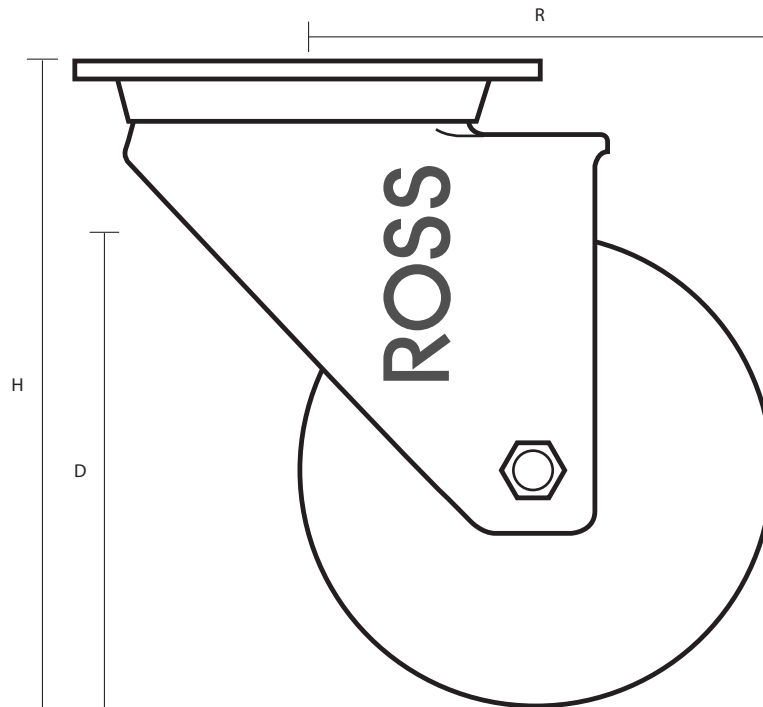

SSL-80-TPR (80mm Stainless Steel Swivel Castor Grey Rubber Wheel)

Castor Dimensions - Key

D	Wheel Diameter	80mm
L	Plate Dimension Length (mm)	65mm
L1	Plate Dimension Width (mm)	50mm
C	Plate Hole Centres length (mm)	50mm
C1	Plate Hole Centres width (mm)	36mm
D1	Plate Hole Diameter (mm)	6mm
H	Total Castor Height (mm)	109mm
W	Tread Width (mm)	22mm
R	Swivel Radius (mm)	70mm