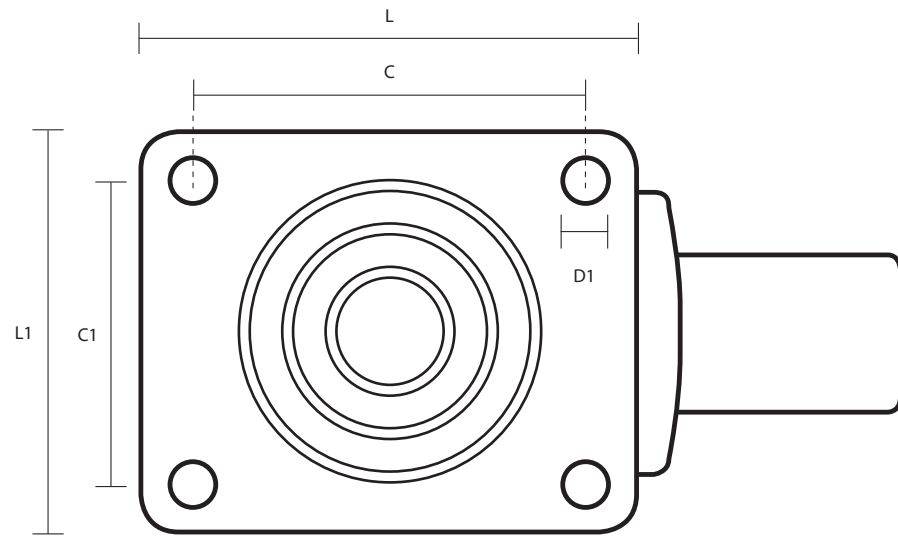

SSL-80-TPR (80mm Stainless Steel Swivel Castor Grey Rubber Wheel)

Castor Dimensions - Key

D	Wheel Diameter	80mm
L	Plate Dimension Length (mm)	65mm
L1	Plate Dimension Width (mm)	50mm
C	Plate Hole Centres length (mm)	50mm
C1	Plate Hole Centres width (mm)	36mm
D1	Plate Hole Diameter (mm)	6mm
H	Total Castor Height (mm)	109mm
W	Tread Width (mm)	22mm
R	Swivel Radius (mm)	70mm