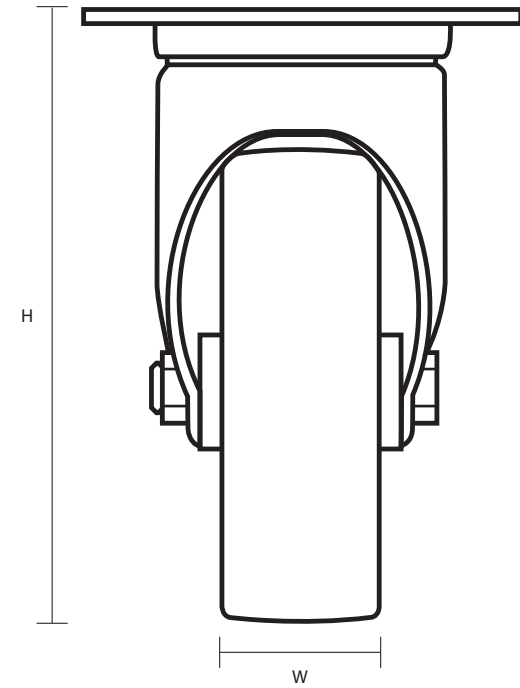

SSL-80-TPR (80mm Stainless Steel Swivel Castor Grey Rubber Wheel)

Castor Dimensions - Key

D	Wheel Diameter	80mm
L	Plate Dimension Length (mm)	65mm
L1	Plate Dimension Width (mm)	50mm
C	Plate Hole Centres length (mm)	50mm
C1	Plate Hole Centres width (mm)	36mm
D1	Plate Hole Diameter (mm)	6mm
H	Total Castor Height (mm)	109mm
W	Tread Width (mm)	22mm
R	Swivel Radius (mm)	70mm