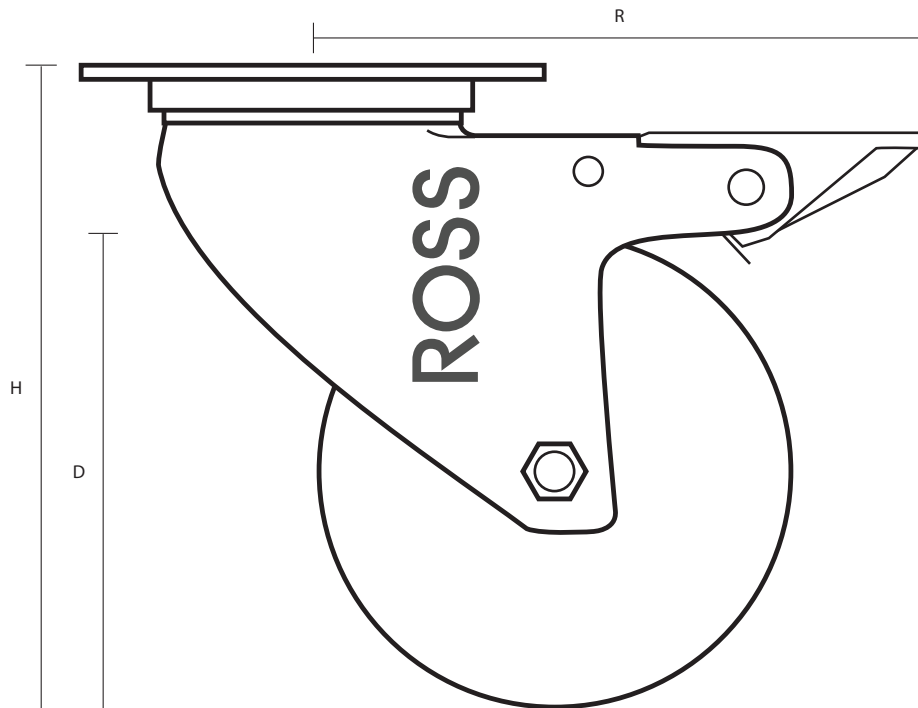

SSL-80-TPR/SWB (80mm Swivel Stainless Steel Braked Castor Grey Rubber Wheel)

Castor Dimensions - Key

D	Wheel Diameter	80mm
L	Plate Dimension Length (mm)	65mm
L1	Plate Dimension Width (mm)	50mm
C	Plate Hole Centres length (mm)	50mm
C1	Plate Hole Centres width (mm)	36mm
D1	Plate Hole Diameter (mm)	6mm
H	Total Castor Height (mm)	109mm
W	Tread Width (mm)	22mm
R	Swivel Radius (mm)	98mm