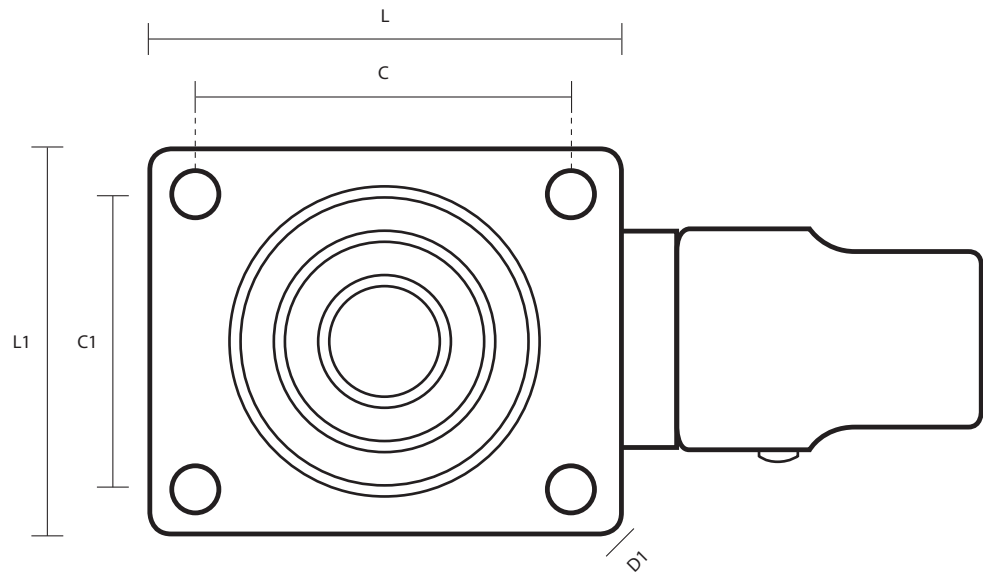

SSL-80-TPR/SWB (80mm Swivel Stainless Steel Braked Castor Grey Rubber Wheel)

Castor Dimensions - Key

D	Wheel Diameter	80mm
L	Plate Dimension Length (mm)	65mm
L1	Plate Dimension Width (mm)	50mm
C	Plate Hole Centres length (mm)	50mm
C1	Plate Hole Centres width (mm)	36mm
D1	Plate Hole Diameter (mm)	6mm
H	Total Castor Height (mm)	109mm
W	Tread Width (mm)	22mm
R	Swivel Radius (mm)	98mm