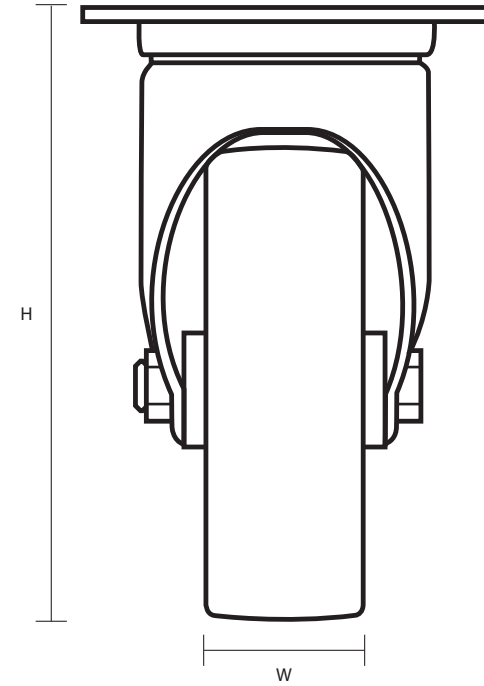

SSL-80-TPR/SWB (80mm Swivel Stainless Steel Braked Castor Grey Rubber Wheel)

Castor Dimensions - Key

D	Wheel Diameter	80mm
L	Plate Dimension Length (mm)	65mm
L1	Plate Dimension Width (mm)	50mm
C	Plate Hole Centres length (mm)	50mm
C1	Plate Hole Centres width (mm)	36mm
D1	Plate Hole Diameter (mm)	6mm
H	Total Castor Height (mm)	109mm
W	Tread Width (mm)	22mm
R	Swivel Radius (mm)	98mm