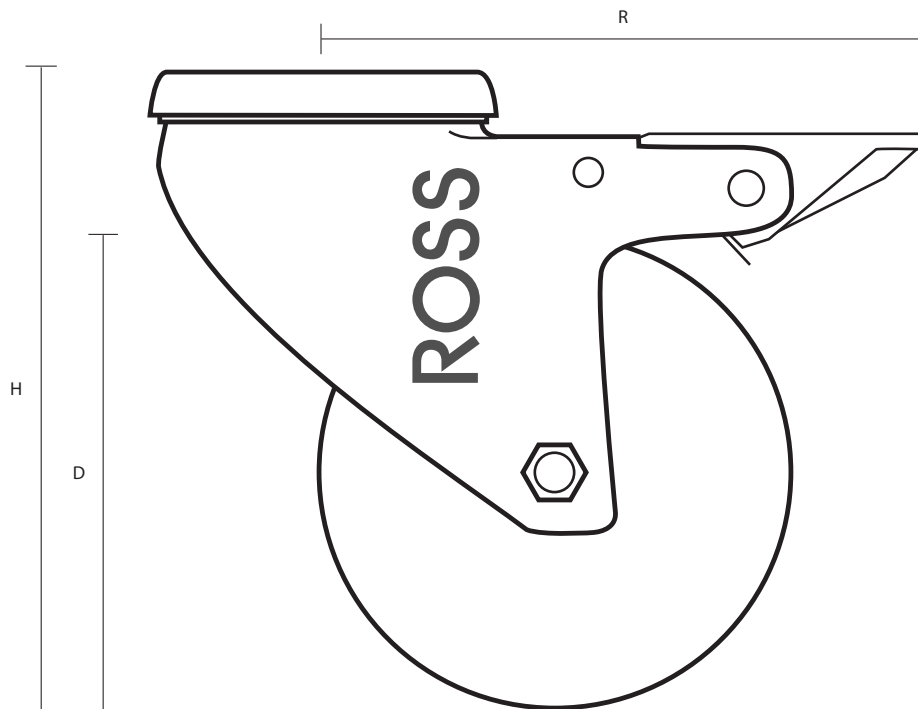

SSL-80-TPR/SWB/BH10 (80mm Swivel Stainless Steel Braked Castor Grey Rubber Wheel)

Castor Dimensions - Key

D	Wheel Diameter	80mm
L	Plate Dimension Length (mm)	N/A
L1	Plate Dimension Width (mm)	N/A
C	Plate Hole Centres length (mm)	N/A
C1	Plate Hole Centres width (mm)	N/A
D1	Plate Hole Diameter (mm)	10mm
H	Total Castor Height (mm)	109mm
W	Tread Width (mm)	22mm
R	Swivel Radius (mm)	98mm
S	Swivel Race Diameter (mm)	44mm