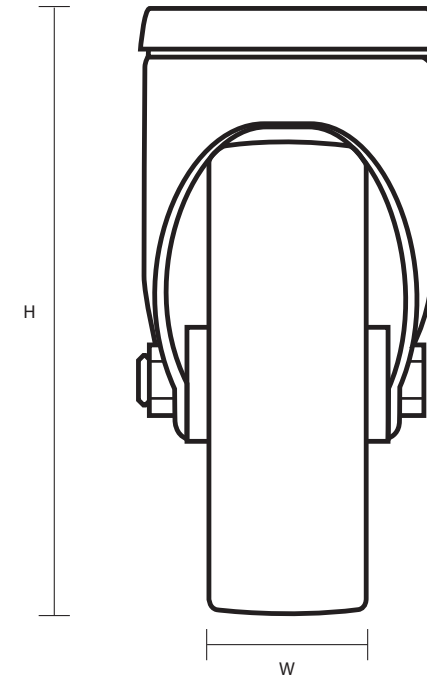

SSL-80-TPR/SWB/BH10 (80mm Swivel Stainless Steel Braked Castor Grey Rubber Wheel)

Castor Dimensions - Key

D	Wheel Diameter	80mm
L	Plate Dimension Length (mm)	N/A
L1	Plate Dimension Width (mm)	N/A
C	Plate Hole Centres length (mm)	N/A
C1	Plate Hole Centres width (mm)	N/A
D1	Plate Hole Diameter (mm)	10mm
H	Total Castor Height (mm)	109mm
W	Tread Width (mm)	22mm
R	Swivel Radius (mm)	98mm
S	Swivel Race Diameter (mm)	44mm