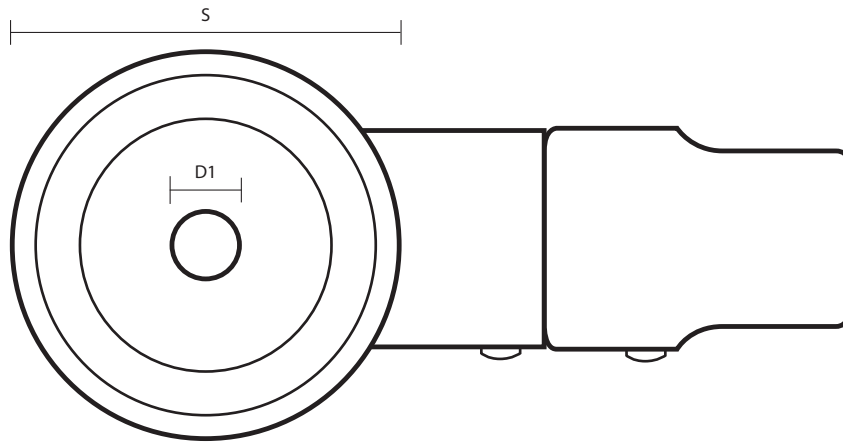

SSL-80-TPR/SWB/BH10 (80mm Swivel Stainless Steel Braked Castor Grey Rubber Wheel)

Castor Dimensions - Key

D	Wheel Diameter	80mm
L	Plate Dimension Length (mm)	N/A
L1	Plate Dimension Width (mm)	N/A
C	Plate Hole Centres length (mm)	N/A
C1	Plate Hole Centres width (mm)	N/A
D1	Plate Hole Diameter (mm)	10mm
H	Total Castor Height (mm)	109mm
W	Tread Width (mm)	22mm
R	Swivel Radius (mm)	98mm
S	Swivel Race Diameter (mm)	44mm