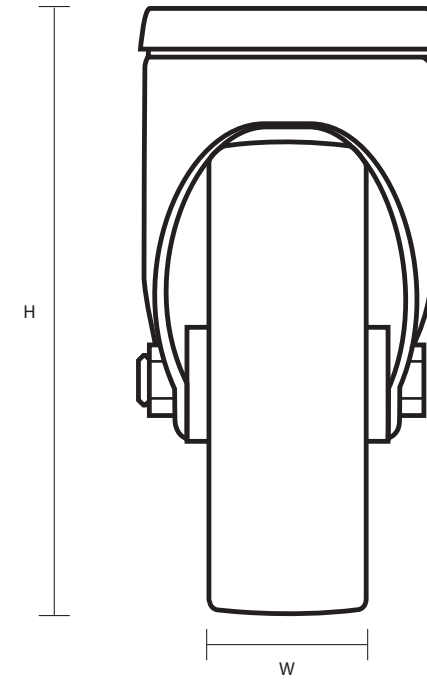

SSL-80-TPR/BH10 (80mm Swivel Stainless Steel Castor Grey Rubber Wheel)

Castor Dimensions - Key

| | | |
|----|--------------------------------|-------|
| D | Wheel Diameter | 80mm |
| L | Plate Dimension Length (mm) | N/A |
| L1 | Plate Dimension Width (mm) | N/A |
| C | Plate Hole Centres length (mm) | N/A |
| C1 | Plate Hole Centres width (mm) | N/A |
| D1 | Plate Hole Diameter (mm) | 10mm |
| H | Total Castor Height (mm) | 109mm |
| W | Tread Width (mm) | 22mm |
| R | Swivel Radius (mm) | 70mm |
| S | Swivel Race Diameter (mm) | 44mm |