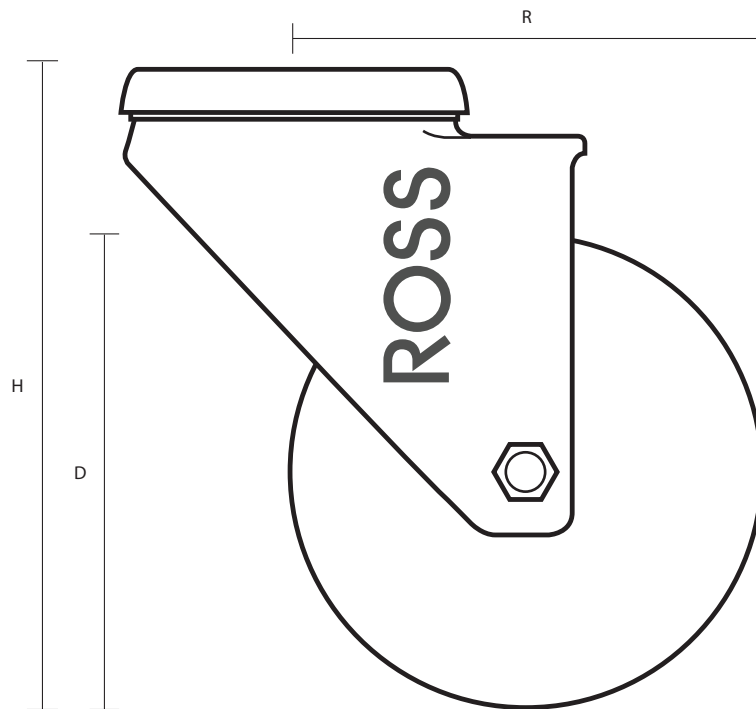

SSL-80-TPR/BH10 (80mm Swivel Stainless Steel Castor Grey Rubber Wheel)

Castor Dimensions - Key

| | | |
|----|--------------------------------|-------|
| D | Wheel Diameter | 80mm |
| L | Plate Dimension Length (mm) | N/A |
| L1 | Plate Dimension Width (mm) | N/A |
| C | Plate Hole Centres length (mm) | N/A |
| C1 | Plate Hole Centres width (mm) | N/A |
| D1 | Plate Hole Diameter (mm) | 10mm |
| H | Total Castor Height (mm) | 109mm |
| W | Tread Width (mm) | 22mm |
| R | Swivel Radius (mm) | 70mm |
| S | Swivel Race Diameter (mm) | 44mm |