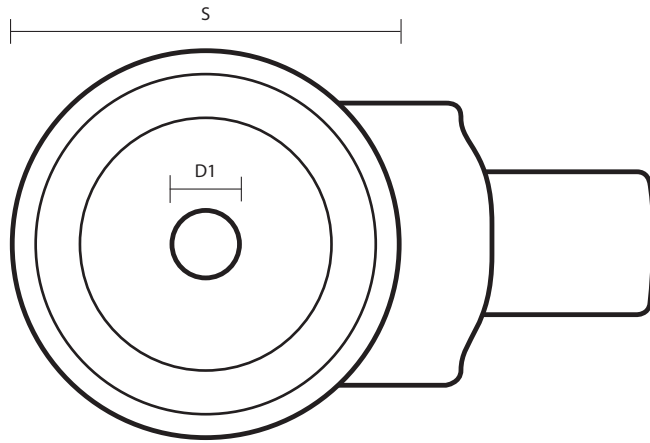

SSL-80-TPR/BH10 (80mm Swivel Stainless Steel Castor Grey Rubber Wheel)

Castor Dimensions - Key

| | | |
|----|--------------------------------|-------|
| D | Wheel Diameter | 80mm |
| L | Plate Dimension Length (mm) | N/A |
| L1 | Plate Dimension Width (mm) | N/A |
| C | Plate Hole Centres length (mm) | N/A |
| C1 | Plate Hole Centres width (mm) | N/A |
| D1 | Plate Hole Diameter (mm) | 10mm |
| H | Total Castor Height (mm) | 109mm |
| W | Tread Width (mm) | 22mm |
| R | Swivel Radius (mm) | 70mm |
| S | Swivel Race Diameter (mm) | 44mm |