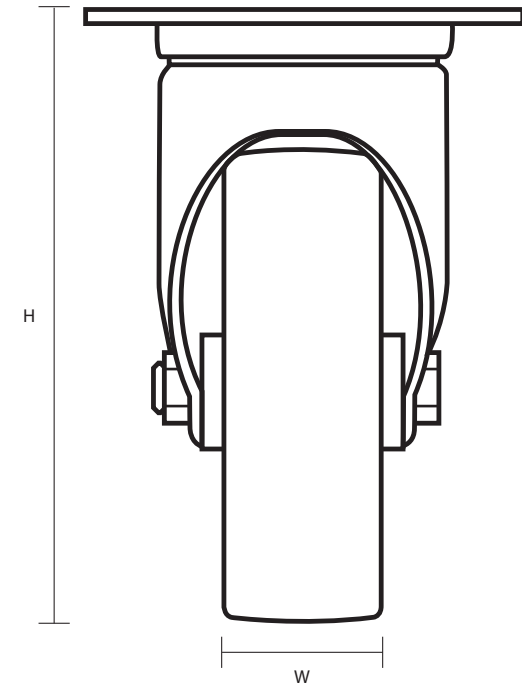

SSL-80-ASR (80mm Stainless Steel Swivel Castor Anti-Static Wheel)

Castor Dimensions - Key

D	Wheel Diameter	80mm
L	Plate Dimension Length (mm)	65mm
L1	Plate Dimension Width (mm)	50mm
C	Plate Hole Centres length (mm)	50mm
C1	Plate Hole Centres width (mm)	36mm
D1	Plate Hole Diameter (mm)	6mm
H	Total Castor Height (mm)	109mm
W	Tread Width (mm)	22mm
R	Swivel Radius (mm)	70mm