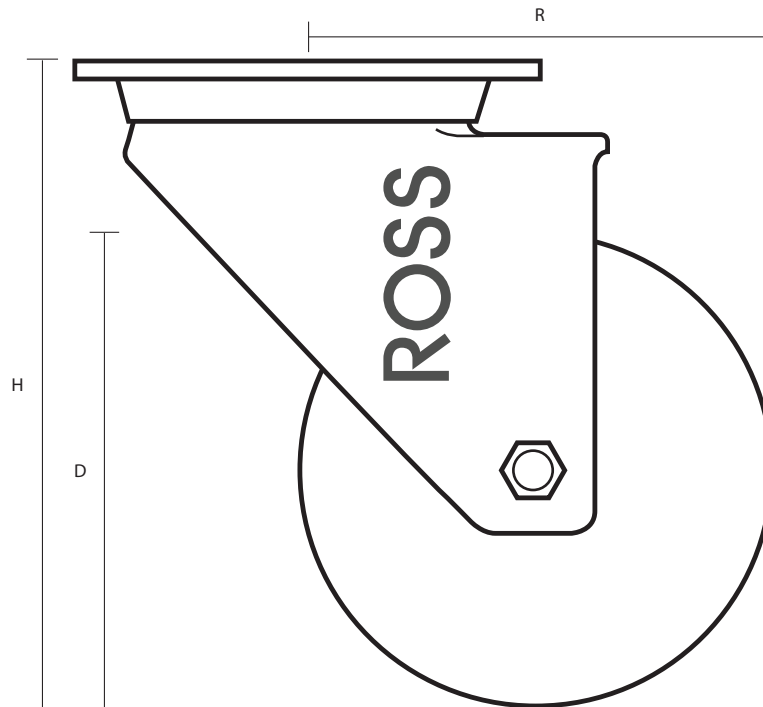

SSL-80-ASR (80mm Stainless Steel Swivel Castor Anti-Static Wheel)

Castor Dimensions - Key

D	Wheel Diameter	80mm
L	Plate Dimension Length (mm)	65mm
L1	Plate Dimension Width (mm)	50mm
C	Plate Hole Centres length (mm)	50mm
C1	Plate Hole Centres width (mm)	36mm
D1	Plate Hole Diameter (mm)	6mm
H	Total Castor Height (mm)	109mm
W	Tread Width (mm)	22mm
R	Swivel Radius (mm)	70mm