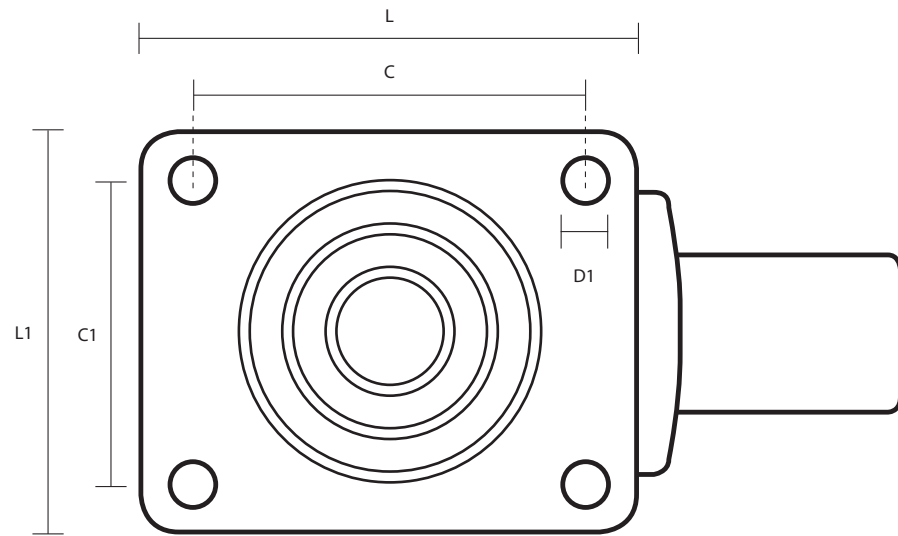

SSL-80-ASR (80mm Stainless Steel Swivel Castor Anti-Static Wheel)

Castor Dimensions - Key

D	Wheel Diameter	80mm
L	Plate Dimension Length (mm)	65mm
L1	Plate Dimension Width (mm)	50mm
C	Plate Hole Centres length (mm)	50mm
C1	Plate Hole Centres width (mm)	36mm
D1	Plate Hole Diameter (mm)	6mm
H	Total Castor Height (mm)	109mm
W	Tread Width (mm)	22mm
R	Swivel Radius (mm)	70mm