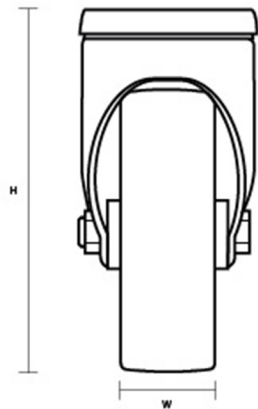

SSL-80-ASR/SWB/BH10 (80mm Swivel Stainless Steel Braked Castor Anti-Static Wheel)

Castor Dimensions - Key

D	Wheel Diameter	80mm
L	Plate Dimension Length (mm)	N/A
L1	Plate Dimension Width (mm)	N/A
C	Plate Hole Centres length (mm)	N/A
C1	Plate Hole Centres width (mm)	N/A
D1	Plate Hole Diameter (mm)	12mm
H	Total Castor Height (mm)	109mm
W	Tread Width (mm)	22mm
R	Swivel Radius (mm)	98mm
S	Swivel Race Diameter (mm)	44mm