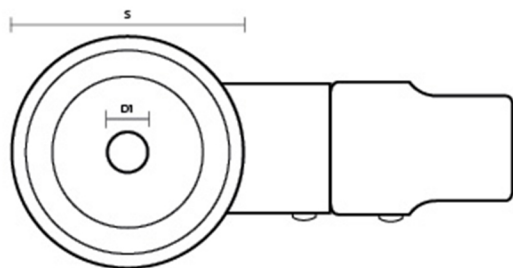

SSL-80-ASR/SWB/BH10 (80mm Swivel Stainless Steel Braked Castor Anti-Static Wheel)

Castor Dimensions - Key

D	Wheel Diameter	80mm
L	Plate Dimension Length (mm)	N/A
L1	Plate Dimension Width (mm)	N/A
C	Plate Hole Centres length (mm)	N/A
C1	Plate Hole Centres width (mm)	N/A
D1	Plate Hole Diameter (mm)	12mm
H	Total Castor Height (mm)	109mm
W	Tread Width (mm)	22mm
R	Swivel Radius (mm)	98mm
S	Swivel Race Diameter (mm)	44mm