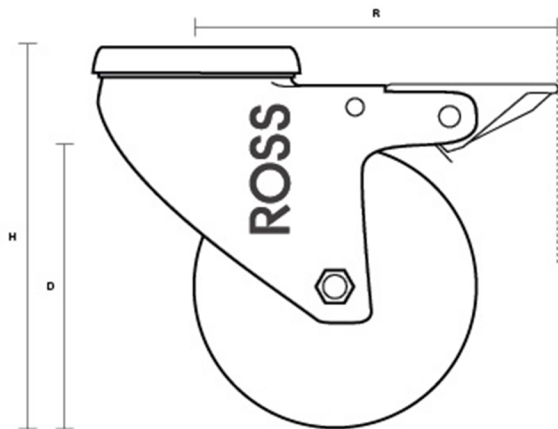

SSL-80-ASR/SWB/BH10 (80mm Swivel Stainless Steel Braked Castor Anti-Static Wheel)

Castor Dimensions - Key

D	Wheel Diameter	80mm
L	Plate Dimension Length (mm)	N/A
L1	Plate Dimension Width (mm)	N/A
C	Plate Hole Centres length (mm)	N/A
C1	Plate Hole Centres width (mm)	N/A
D1	Plate Hole Diameter (mm)	12mm
H	Total Castor Height (mm)	109mm
W	Tread Width (mm)	22mm
R	Swivel Radius (mm)	98mm
S	Swivel Race Diameter (mm)	44mm