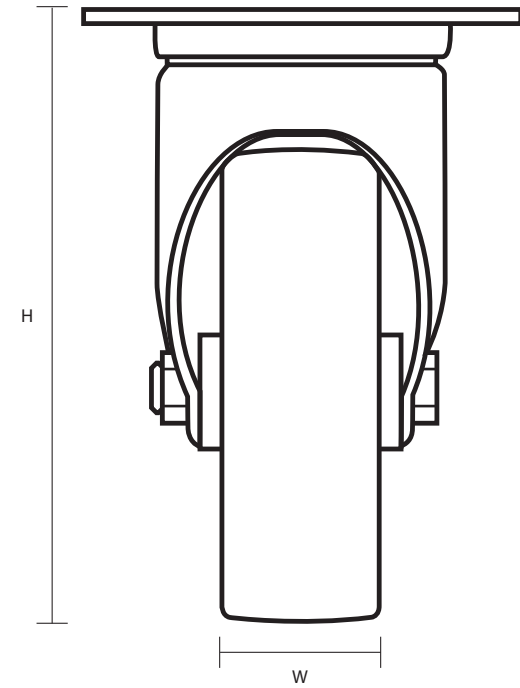

SSL-60-TPR (60mm Stainless Steel Swivel Castor Grey Rubber Wheel)

Castor Dimensions - Key

D	Wheel Diameter	60mm
L	Plate Dimension Length (mm)	65mm
L1	Plate Dimension Width (mm)	50mm
C	Plate Hole Centres length (mm)	50mm
C1	Plate Hole Centres width (mm)	36mm
D1	Plate Hole Diameter (mm)	6mm
H	Total Castor Height (mm)	89mm
W	Tread Width (mm)	22mm
R	Swivel Radius (mm)	57mm