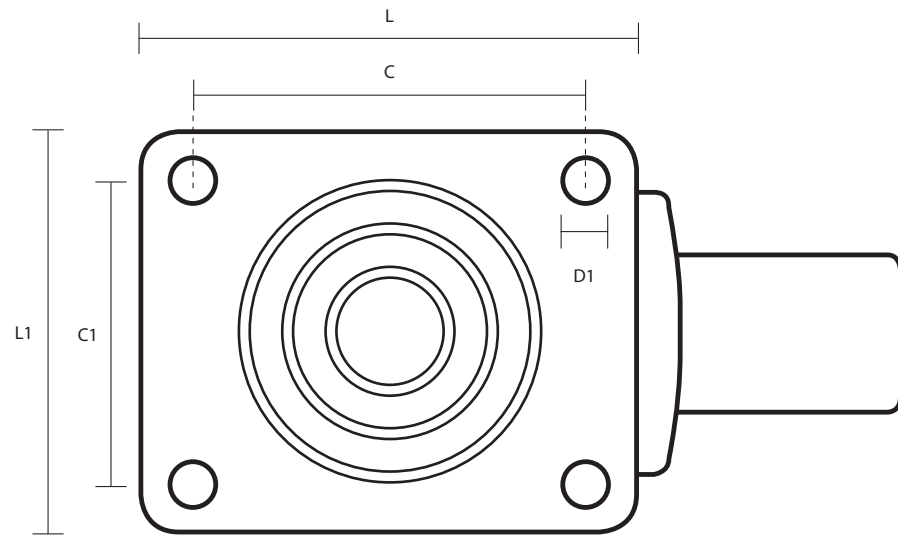

SSL-60-TPR (60mm Stainless Steel Swivel Castor Grey Rubber Wheel)

Castor Dimensions - Key

D	Wheel Diameter	60mm
L	Plate Dimension Length (mm)	65mm
L1	Plate Dimension Width (mm)	50mm
C	Plate Hole Centres length (mm)	50mm
C1	Plate Hole Centres width (mm)	36mm
D1	Plate Hole Diameter (mm)	6mm
H	Total Castor Height (mm)	89mm
W	Tread Width (mm)	22mm
R	Swivel Radius (mm)	57mm