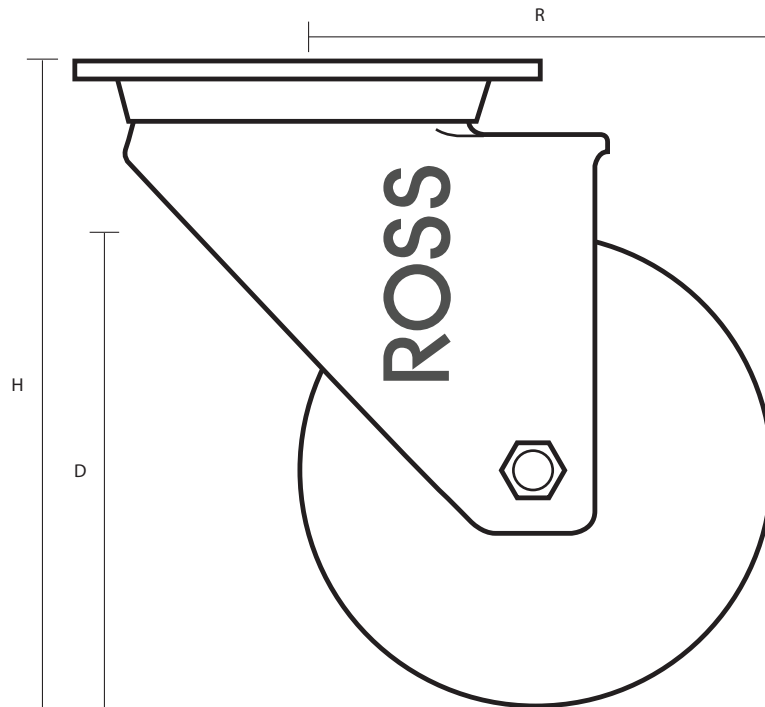

SSL-60-TPR (60mm Stainless Steel Swivel Castor Grey Rubber Wheel)

Castor Dimensions - Key

D	Wheel Diameter	60mm
L	Plate Dimension Length (mm)	65mm
L1	Plate Dimension Width (mm)	50mm
C	Plate Hole Centres length (mm)	50mm
C1	Plate Hole Centres width (mm)	36mm
D1	Plate Hole Diameter (mm)	6mm
H	Total Castor Height (mm)	89mm
W	Tread Width (mm)	22mm
R	Swivel Radius (mm)	57mm