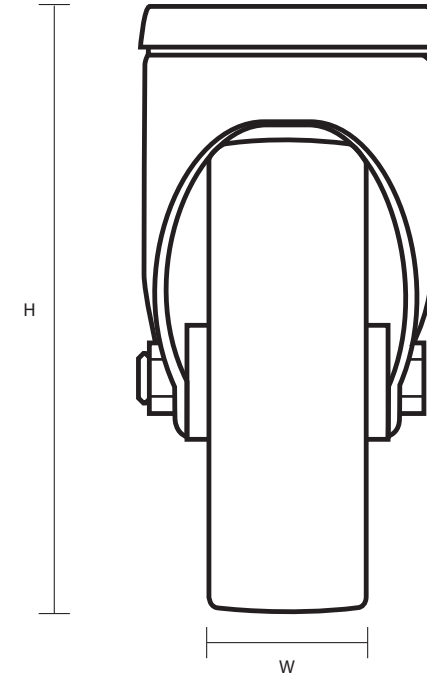

SSL-60-ASR/BH10 (60mm Swivel Stainless Steel Castor Anti-Static Wheel)

Castor Dimensions - Key

D	Wheel Diameter	60mm
L	Plate Dimension Length (mm)	N/A
L1	Plate Dimension Width (mm)	N/A
C	Plate Hole Centres length (mm)	N/A
C1	Plate Hole Centres width (mm)	N/A
D1	Plate Hole Diameter (mm)	10mm
H	Total Castor Height (mm)	89mm
W	Tread Width (mm)	22mm
R	Swivel Radius (mm)	57mm
S	Swivel Race Diameter (mm)	44mm