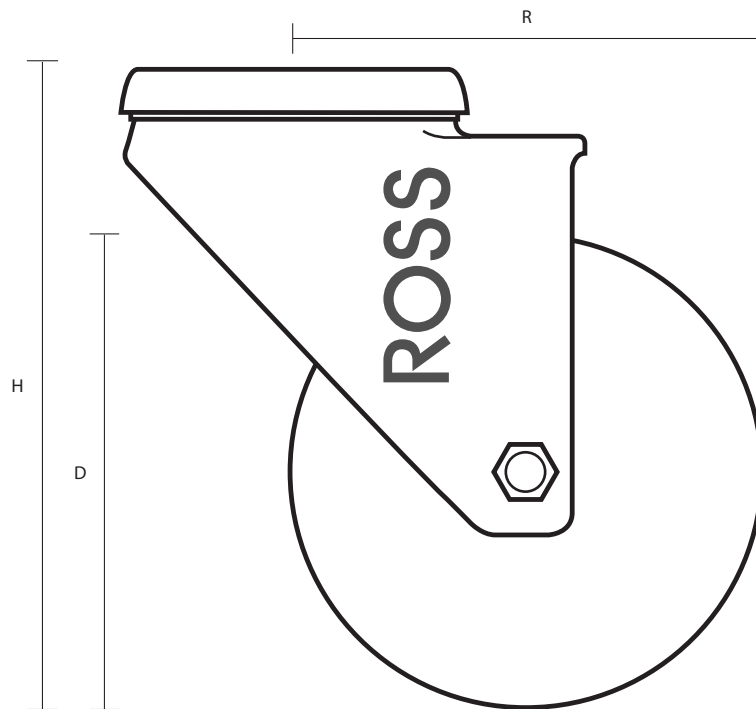

SSL-60-ASR/BH10 (60mm Swivel Stainless Steel Castor Anti-Static Wheel)

Castor Dimensions - Key

D	Wheel Diameter	60mm
L	Plate Dimension Length (mm)	N/A
L1	Plate Dimension Width (mm)	N/A
C	Plate Hole Centres length (mm)	N/A
C1	Plate Hole Centres width (mm)	N/A
D1	Plate Hole Diameter (mm)	10mm
H	Total Castor Height (mm)	89mm
W	Tread Width (mm)	22mm
R	Swivel Radius (mm)	57mm
S	Swivel Race Diameter (mm)	44mm