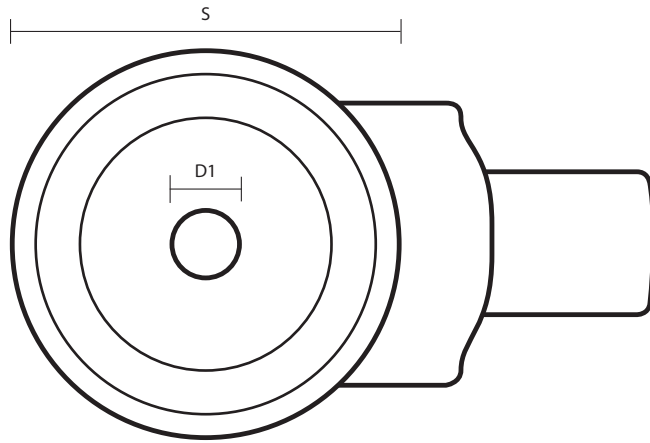

SSL-60-ASR/BH10 (60mm Swivel Stainless Steel Castor Anti-Static Wheel)

Castor Dimensions - Key

D	Wheel Diameter	60mm
L	Plate Dimension Length (mm)	N/A
L1	Plate Dimension Width (mm)	N/A
C	Plate Hole Centres length (mm)	N/A
C1	Plate Hole Centres width (mm)	N/A
D1	Plate Hole Diameter (mm)	10mm
H	Total Castor Height (mm)	89mm
W	Tread Width (mm)	22mm
R	Swivel Radius (mm)	57mm
S	Swivel Race Diameter (mm)	44mm