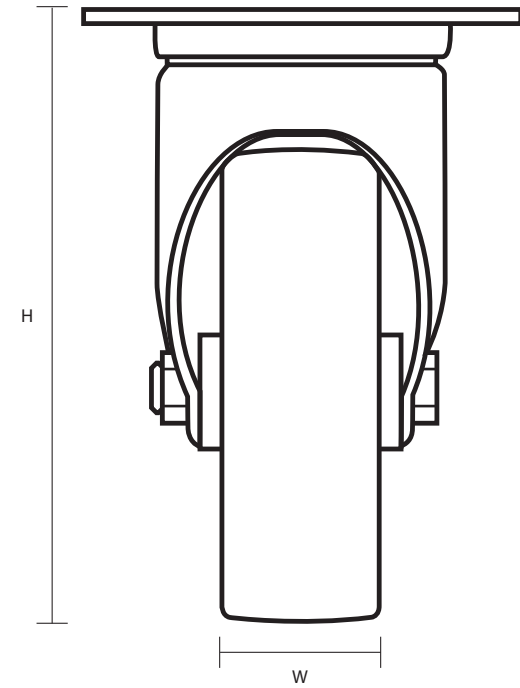

SSL-150-TPR (150mm Stainless Steel Swivel Castor Grey Rubber Wheel)

Castor Dimensions - Key

D	Wheel Diameter	150mm
L	Plate Dimension Length (mm)	90mm
L1	Plate Dimension Width (mm)	70mm
C	Plate Hole Centres length (mm)	70mm
C1	Plate Hole Centres width (mm)	50mm
D1	Plate Hole Diameter (mm)	8mm
H	Total Castor Height (mm)	188mm
W	Tread Width (mm)	30mm
R	Swivel Radius (mm)	123mm