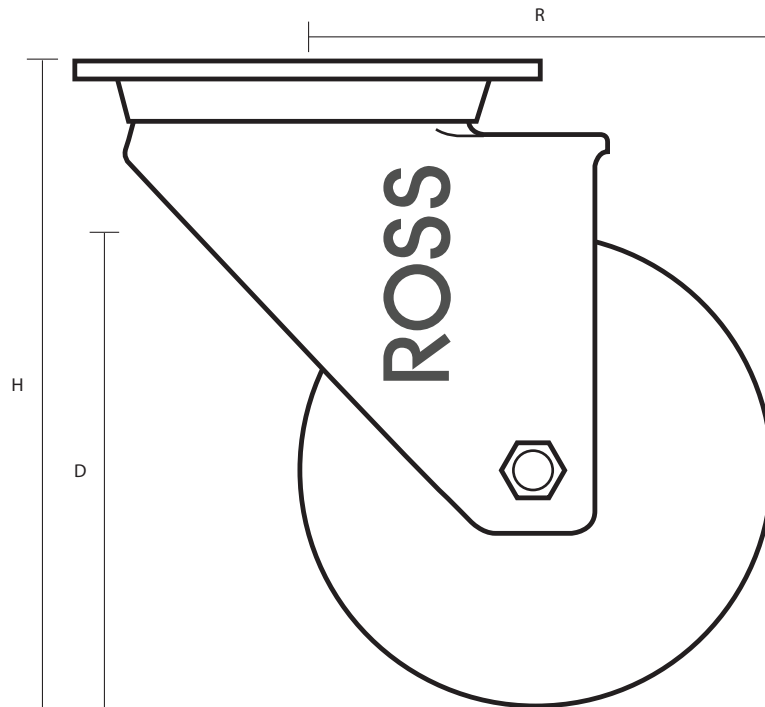

SSL-150-TPR (150mm Stainless Steel Swivel Castor Grey Rubber Wheel)

Castor Dimensions - Key

D	Wheel Diameter	150mm
L	Plate Dimension Length (mm)	90mm
L1	Plate Dimension Width (mm)	70mm
C	Plate Hole Centres length (mm)	70mm
C1	Plate Hole Centres width (mm)	50mm
D1	Plate Hole Diameter (mm)	8mm
H	Total Castor Height (mm)	188mm
W	Tread Width (mm)	30mm
R	Swivel Radius (mm)	123mm