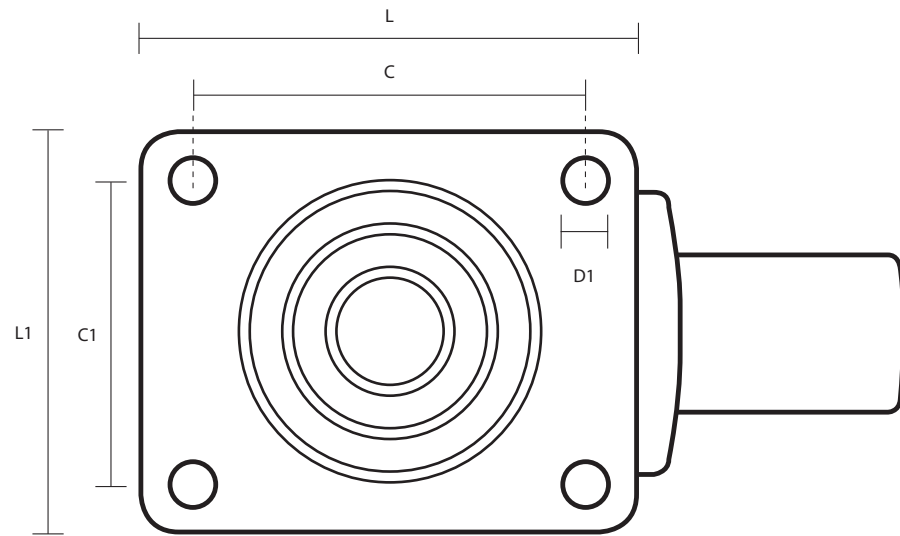

SSL-150-TPR (150mm Stainless Steel Swivel Castor Grey Rubber Wheel)

Castor Dimensions - Key

D	Wheel Diameter	150mm
L	Plate Dimension Length (mm)	90mm
L1	Plate Dimension Width (mm)	70mm
C	Plate Hole Centres length (mm)	70mm
C1	Plate Hole Centres width (mm)	50mm
D1	Plate Hole Diameter (mm)	8mm
H	Total Castor Height (mm)	188mm
W	Tread Width (mm)	30mm
R	Swivel Radius (mm)	123mm