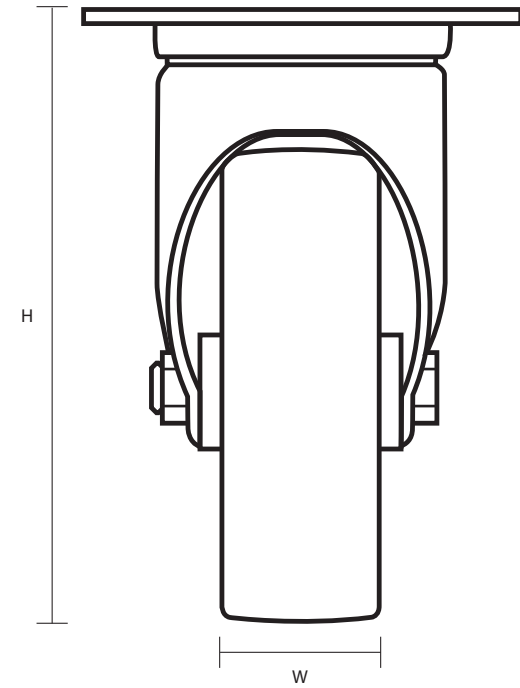

SSL-125-TPR (125mm Stainless Steel Swivel Castor Grey Rubber Wheel)

Castor Dimensions - Key

D	Wheel Diameter	125mm
L	Plate Dimension Length (mm)	90mm
L1	Plate Dimension Width (mm)	70mm
C	Plate Hole Centres length (mm)	70mm
C1	Plate Hole Centres width (mm)	50mm
D1	Plate Hole Diameter (mm)	8mm
H	Total Castor Height (mm)	162mm
W	Tread Width (mm)	30mm
R	Swivel Radius (mm)	106mm