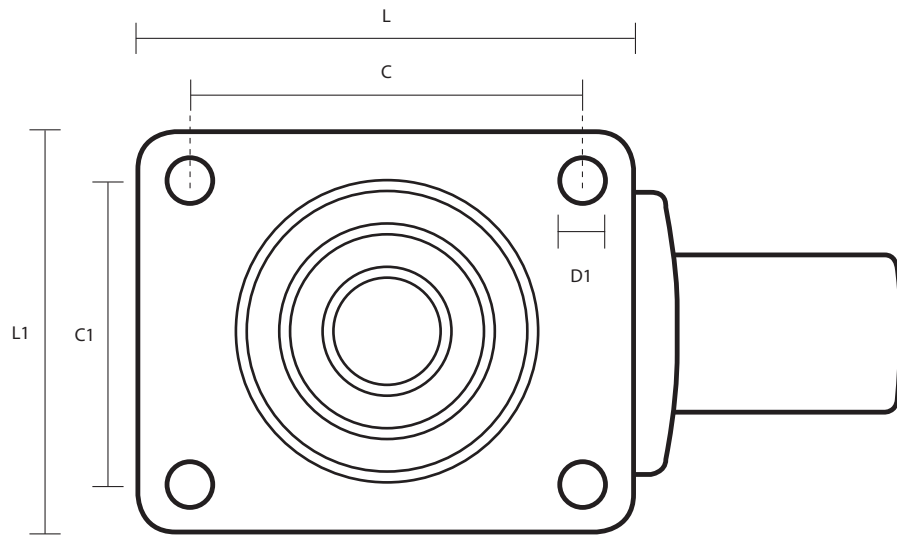

SSL-125-TPR (125mm Stainless Steel Swivel Castor Grey Rubber Wheel)

Castor Dimensions - Key

D	Wheel Diameter	125mm
L	Plate Dimension Length (mm)	90mm
L1	Plate Dimension Width (mm)	70mm
C	Plate Hole Centres length (mm)	70mm
C1	Plate Hole Centres width (mm)	50mm
D1	Plate Hole Diameter (mm)	8mm
H	Total Castor Height (mm)	162mm
W	Tread Width (mm)	30mm
R	Swivel Radius (mm)	106mm