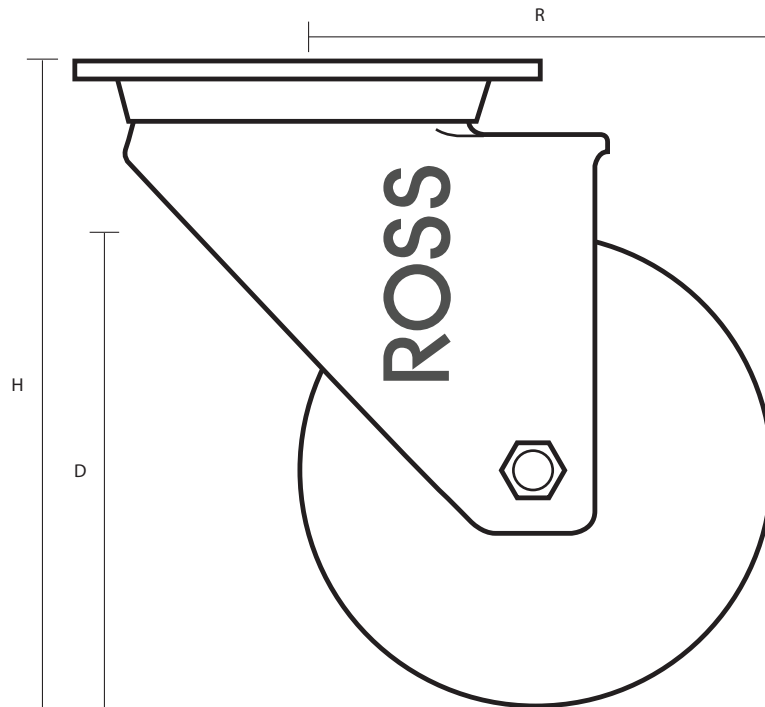

SSL-125-TPR (125mm Stainless Steel Swivel Castor Grey Rubber Wheel)

Castor Dimensions - Key

D	Wheel Diameter	125mm
L	Plate Dimension Length (mm)	90mm
L1	Plate Dimension Width (mm)	70mm
C	Plate Hole Centres length (mm)	70mm
C1	Plate Hole Centres width (mm)	50mm
D1	Plate Hole Diameter (mm)	8mm
H	Total Castor Height (mm)	162mm
W	Tread Width (mm)	30mm
R	Swivel Radius (mm)	106mm