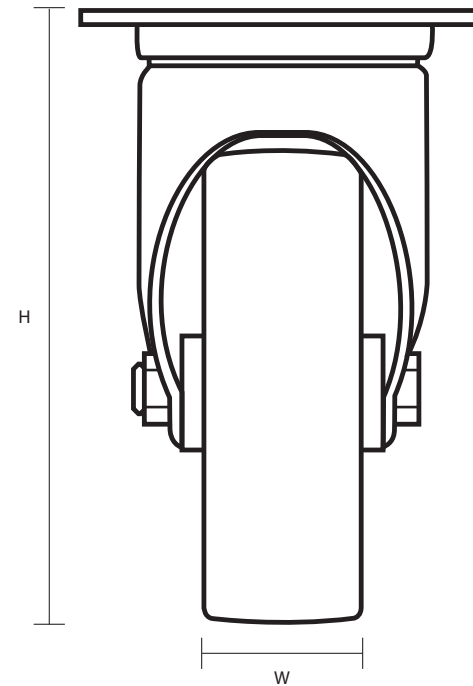

SSL-125-ASR/SWB (125mm Swivel Stainless Steel Braked Castor Anti-Static Wheel)

Castor Dimensions - Key

D	Wheel Diameter	125mm
L	Plate Dimension Length (mm)	90mm
L1	Plate Dimension Width (mm)	70mm
C	Plate Hole Centres length (mm)	70mm
C1	Plate Hole Centres width (mm)	50mm
D1	Plate Hole Diameter (mm)	8mm
H	Total Castor Height (mm)	162mm
W	Tread Width (mm)	30mm
R	Swivel Radius (mm)	106mm