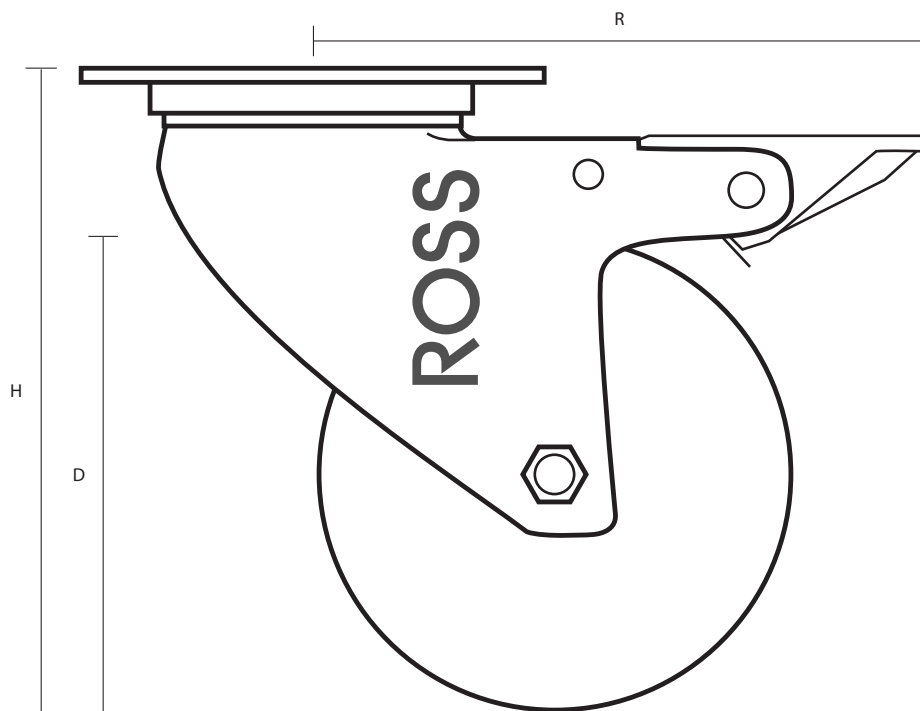

SSL-125-ASR/SWB (125mm Swivel Stainless Steel Braked Castor Anti-Static Wheel)

Castor Dimensions - Key

D	Wheel Diameter	125mm
L	Plate Dimension Length (mm)	90mm
L1	Plate Dimension Width (mm)	70mm
C	Plate Hole Centres length (mm)	70mm
C1	Plate Hole Centres width (mm)	50mm
D1	Plate Hole Diameter (mm)	8mm
H	Total Castor Height (mm)	162mm
W	Tread Width (mm)	30mm
R	Swivel Radius (mm)	106mm