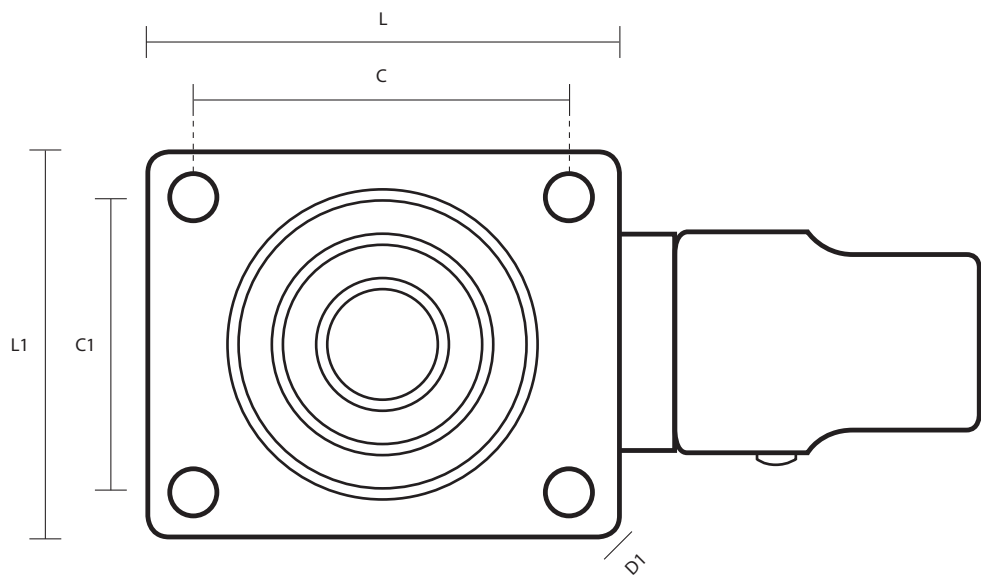

SSL-125-ASR/SWB (125mm Swivel Stainless Steel Braked Castor Anti-Static Wheel)

Castor Dimensions - Key

D	Wheel Diameter	125mm
L	Plate Dimension Length (mm)	90mm
L1	Plate Dimension Width (mm)	70mm
C	Plate Hole Centres length (mm)	70mm
C1	Plate Hole Centres width (mm)	50mm
D1	Plate Hole Diameter (mm)	8mm
H	Total Castor Height (mm)	162mm
W	Tread Width (mm)	30mm
R	Swivel Radius (mm)	106mm