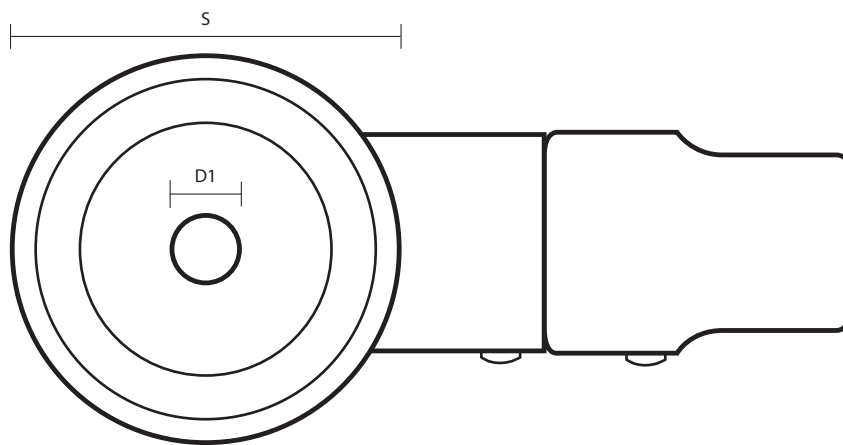

SSL-125-ASR/SWB/BH12 (125mm Swivel Stainless Steel Braked Castor Anti-Static Wheel)

Castor Dimensions - Key

D	Wheel Diameter	125mm
L	Plate Dimension Length (mm)	N/A
L1	Plate Dimension Width (mm)	N/A
C	Plate Hole Centres length (mm)	N/A
C1	Plate Hole Centres width (mm)	N/A
D1	Plate Hole Diameter (mm)	12mm
H	Total Castor Height (mm)	162mm
W	Tread Width (mm)	30mm
R	Swivel Radius (mm)	106mm
S	Swivel Race Diameter (mm)	58mm