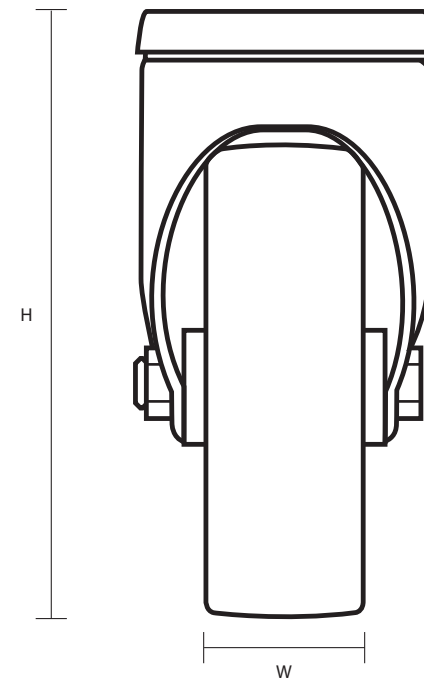

SSL-125-ASR/SWB/BH12 (125mm Swivel Stainless Steel Braked Castor Anti-Static Wheel)

Castor Dimensions - Key

D	Wheel Diameter	125mm
L	Plate Dimension Length (mm)	N/A
L1	Plate Dimension Width (mm)	N/A
C	Plate Hole Centres length (mm)	N/A
C1	Plate Hole Centres width (mm)	N/A
D1	Plate Hole Diameter (mm)	12mm
H	Total Castor Height (mm)	162mm
W	Tread Width (mm)	30mm
R	Swivel Radius (mm)	106mm
S	Swivel Race Diameter (mm)	58mm