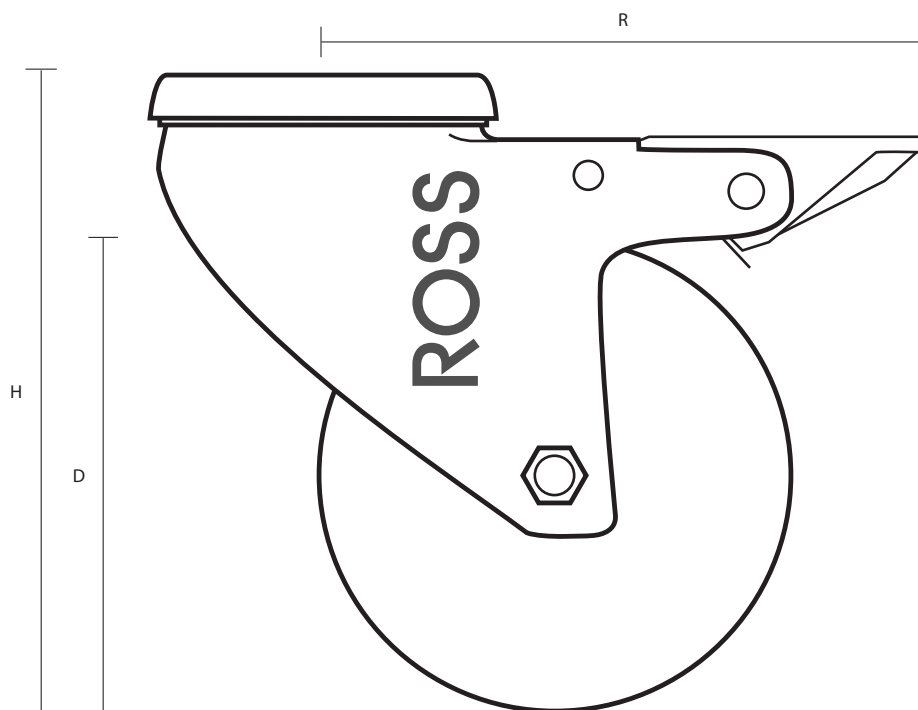

SSL-125-ASR/SWB/BH12 (125mm Swivel Stainless Steel Braked Castor Anti-Static Wheel)

Castor Dimensions - Key

D	Wheel Diameter	125mm
L	Plate Dimension Length (mm)	N/A
L1	Plate Dimension Width (mm)	N/A
C	Plate Hole Centres length (mm)	N/A
C1	Plate Hole Centres width (mm)	N/A
D1	Plate Hole Diameter (mm)	12mm
H	Total Castor Height (mm)	162mm
W	Tread Width (mm)	30mm
R	Swivel Radius (mm)	106mm
S	Swivel Race Diameter (mm)	58mm