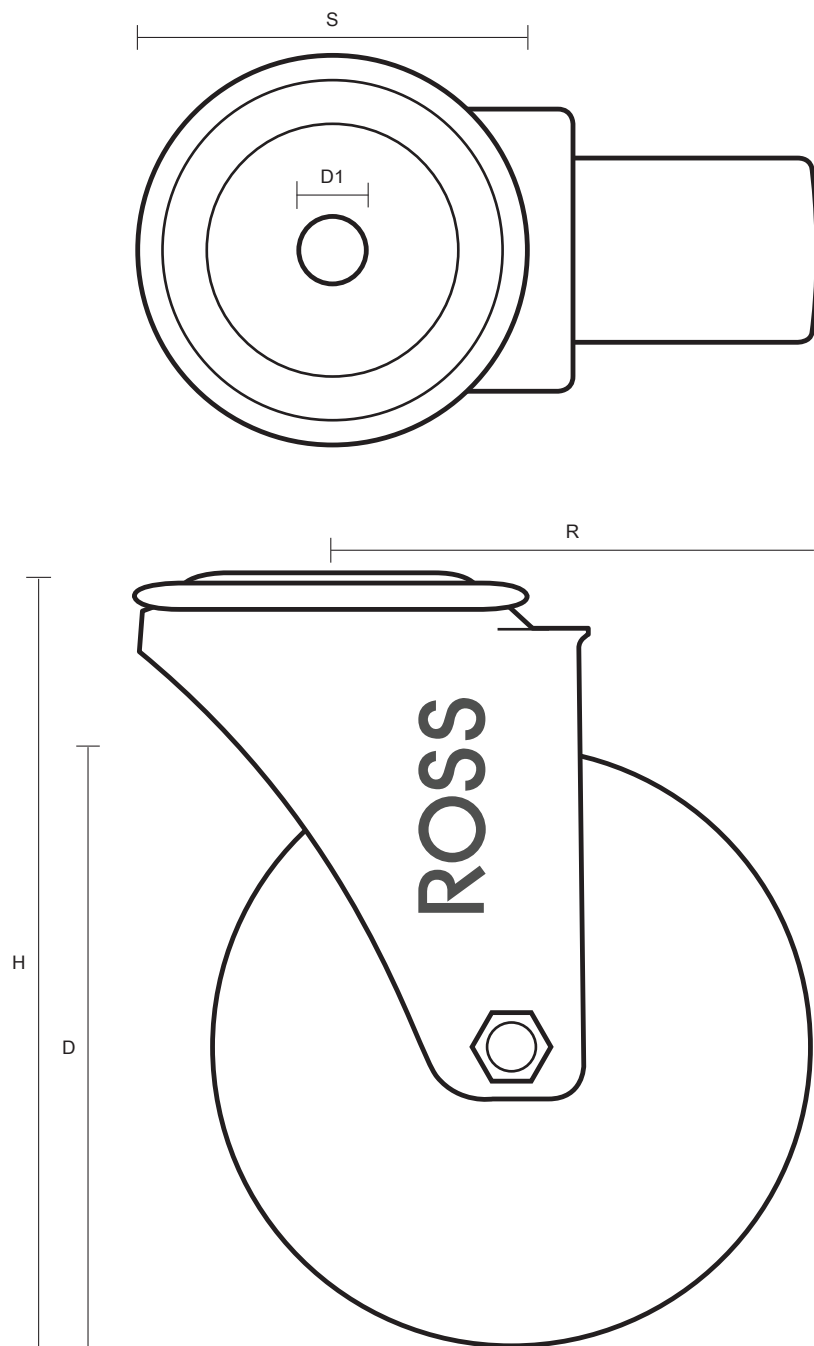

SS-80-PNB/BH12 (80mm Swivel Castor Polyurethane Tyred wheel)

Castor Dimensions - Key

D	Wheel Diameter	80mm
L	Plate Dimension Length (mm)	N/A
L1	Plate Dimension Width (mm)	N/A
C	Plate Hole Centers length (mm)	N/A
C1	Plate Hole Centers width (mm)	N/A
D1	Plate Hole Diameter (mm)	12mm
H	Total Castor Height	108mm
W	Tread Width (mm)	38mm
R	Swivel Radius (mm)	85mm
S	Swivel Race Diameter (mm)	76mm