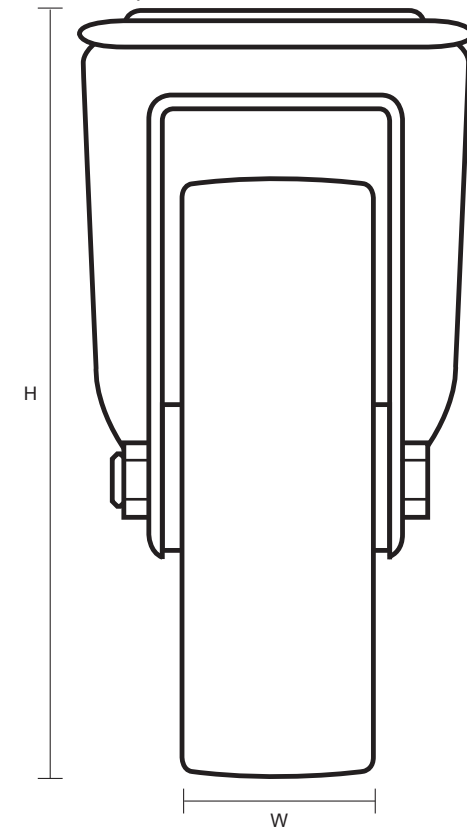

SS-80-PNB/BH12 (80mm Swivel Castor Polyurethane Tyred wheel)

Castor Dimensions - Key

D	Wheel Diameter	80mm
L	Plate Dimension Length (mm)	N/A
L1	Plate Dimension Width (mm)	N/A
C	Plate Hole Centers length (mm)	N/A
C1	Plate Hole Centers width (mm)	N/A
D1	Plate Hole Diameter (mm)	12mm
H	Total Castor Height	108mm
W	Tread Width (mm)	38mm
R	Swivel Radius (mm)	85mm
S	Swivel Race Diameter (mm)	76mm