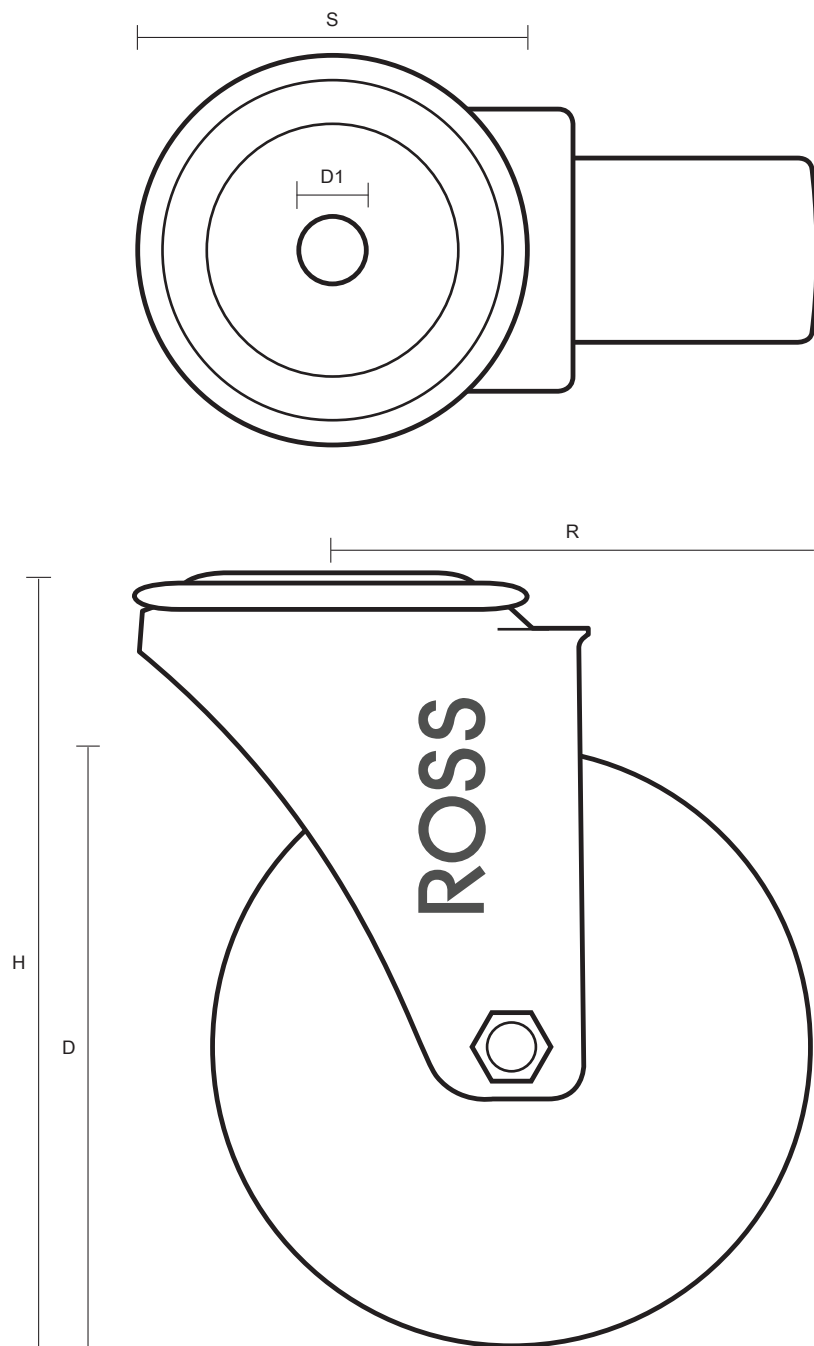

SS-80-NY/BH12 (80mm Swivel Castor White Nylon wheel)

Castor Dimensions - Key		
D	Wheel Diameter	80mm
L	Plate Dimension Length (mm)	N/A
L1	Plate Dimension Width (mm)	N/A
C	Plate Hole Centers length (mm)	N/A
C1	Plate Hole Centers width (mm)	N/A
D1	Plate Hole Diameter (mm)	12mm
H	Total Castor Height	108mm
W	Tread Width (mm)	34mm
R	Swivel Radius (mm)	85mm
S	Swivel Race Diameter (mm)	76mm