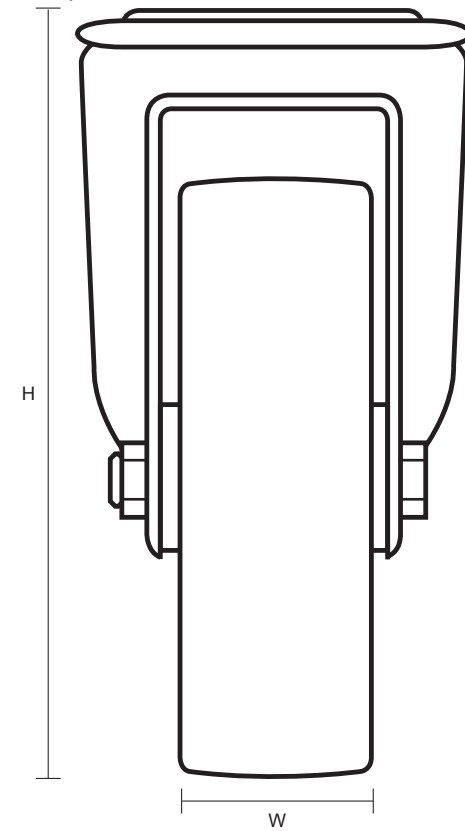

SS-80-NY/BH12 (80mm Swivel Castor White Nylon wheel)

Castor Dimensions - Key		
D	Wheel Diameter	80mm
L	Plate Dimension Length (mm)	N/A
L1	Plate Dimension Width (mm)	N/A
C	Plate Hole Centers length (mm)	N/A
C1	Plate Hole Centers width (mm)	N/A
D1	Plate Hole Diameter (mm)	12mm
H	Total Castor Height	108mm
W	Tread Width (mm)	34mm
R	Swivel Radius (mm)	85mm
S	Swivel Race Diameter (mm)	76mm