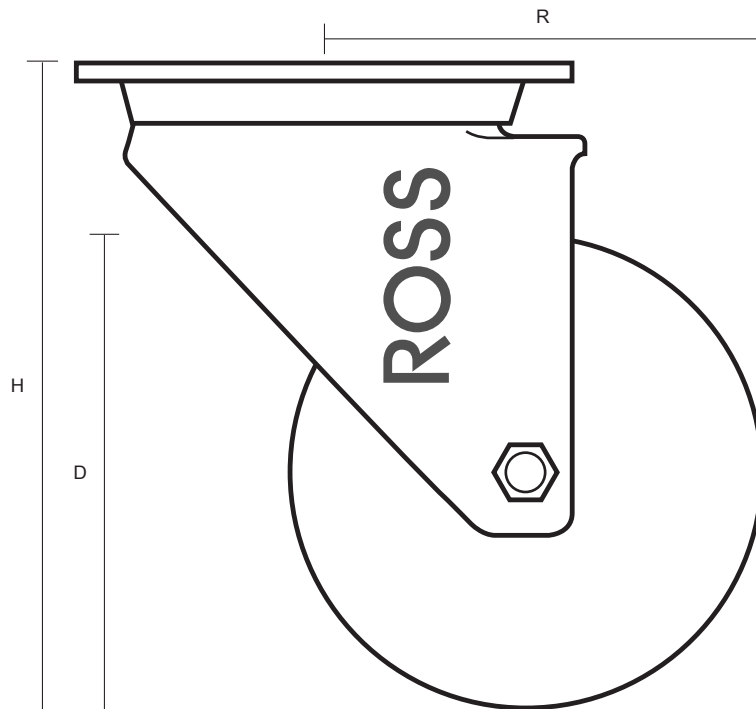

SS-80-GVR (80mm Swivel Top Plate Castor Grey Rubber Tyred Wheel)

Castor Dimensions - Key

D	Wheel Diameter	80mm
L	Plate Dimension Length (mm)	105mm
L1	Plate Dimension Width (mm)	85mm
C	Plate Hole Centers length (mm)	80mm
C1	Plate Hole Centers width (mm)	60mm
D1	Plate Hole Diameter (mm)	8mm
H	Total Castor Height (mm)	108mm
W	Tread Width (mm)	27mm
R	Swivel Radius (mm)	75mm