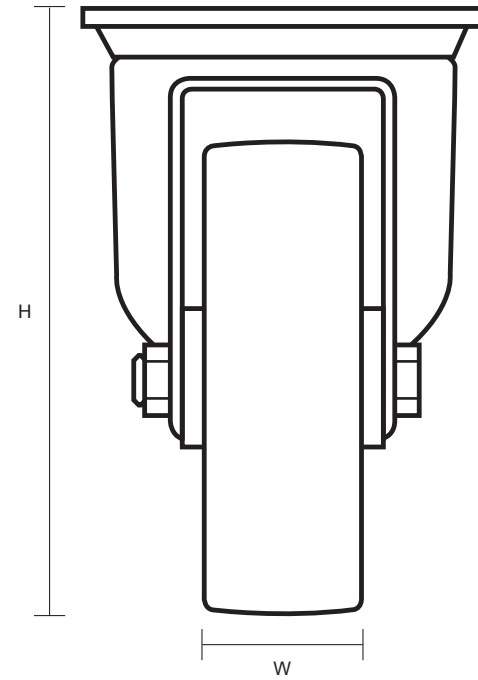

SS-80-GVR (80mm Swivel Top Plate Castor Grey Rubber Tyred Wheel)

Castor Dimensions - Key

D	Wheel Diameter	80mm
L	Plate Dimension Length (mm)	105mm
L1	Plate Dimension Width (mm)	85mm
C	Plate Hole Centers length (mm)	80mm
C1	Plate Hole Centers width (mm)	60mm
D1	Plate Hole Diameter (mm)	8mm
H	Total Castor Height (mm)	108mm
W	Tread Width (mm)	27mm
R	Swivel Radius (mm)	75mm