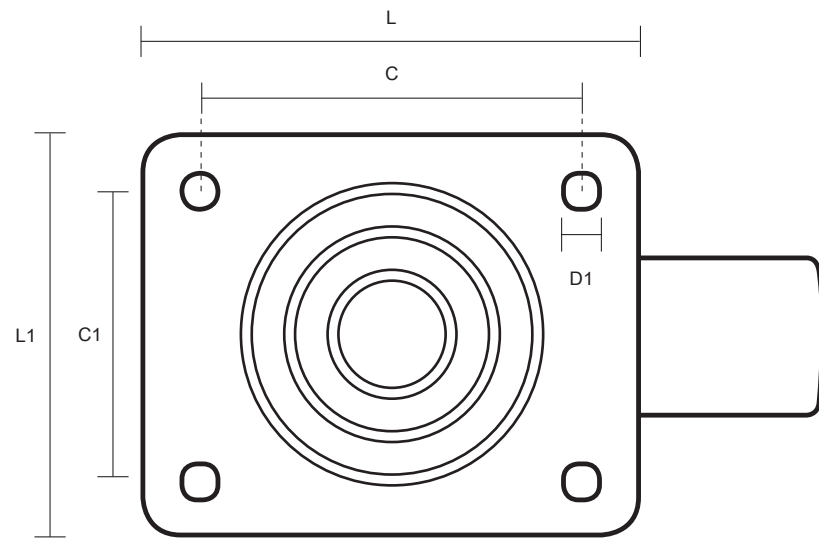

SS-80-GVR (80mm Swivel Top Plate Castor Grey Rubber Tyred Wheel)

Castor Dimensions - Key

D	Wheel Diameter	80mm
L	Plate Dimension Length (mm)	105mm
L1	Plate Dimension Width (mm)	85mm
C	Plate Hole Centers length (mm)	80mm
C1	Plate Hole Centers width (mm)	60mm
D1	Plate Hole Diameter (mm)	8mm
H	Total Castor Height (mm)	108mm
W	Tread Width (mm)	27mm
R	Swivel Radius (mm)	75mm