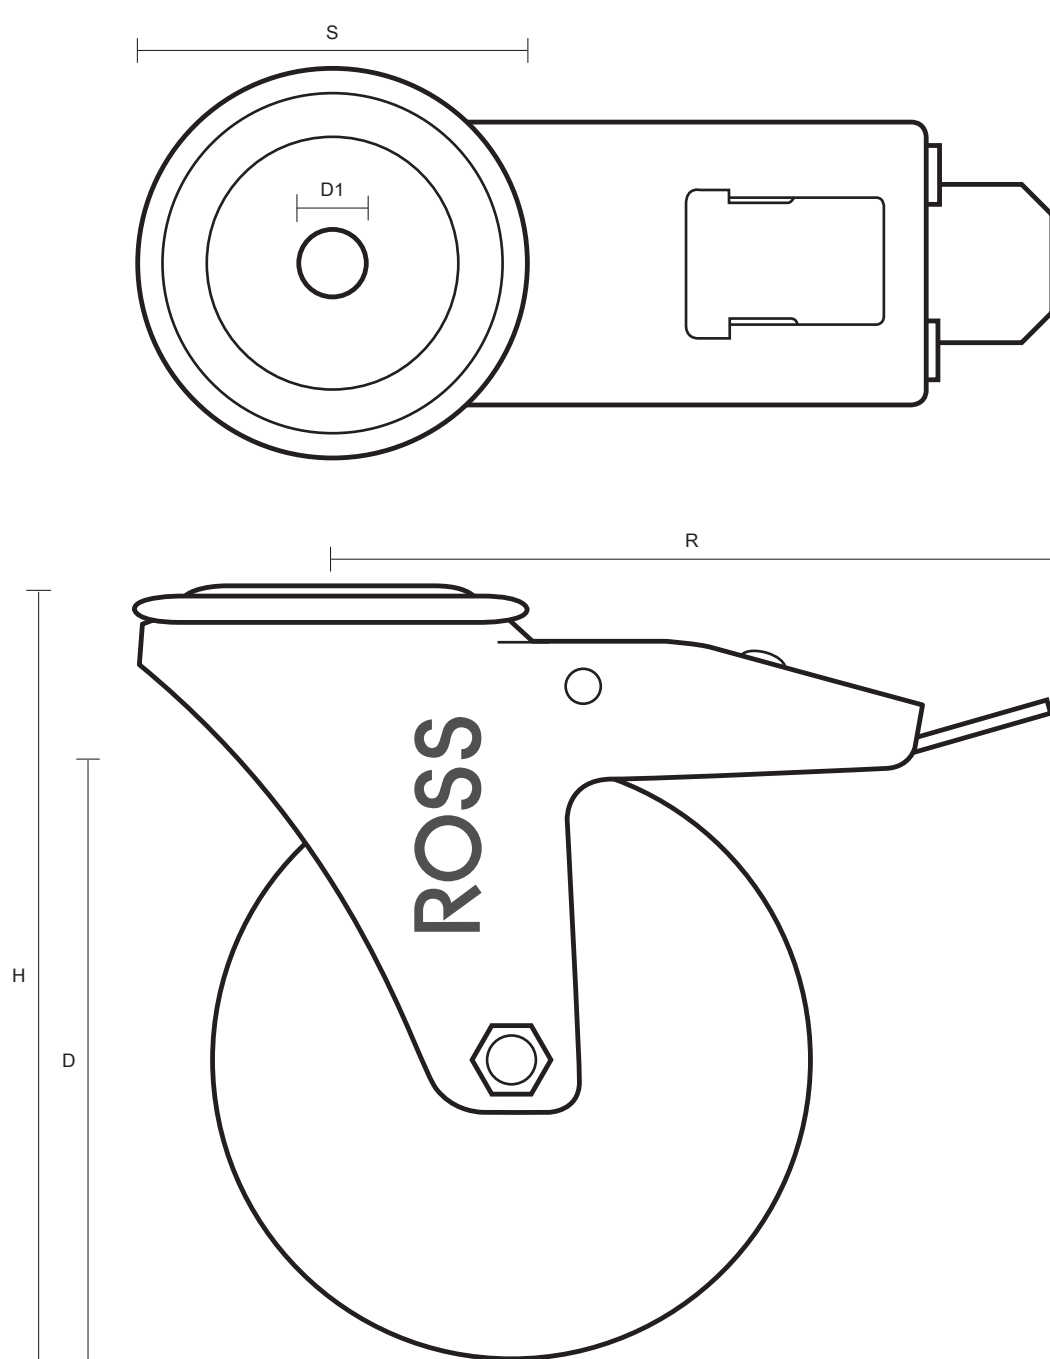

SS-125-PNB/BH12/SWB (125mm Swivel Braked Castor Polyurethane Tyred Wheel)

Castor Dimensions - Key

D	Wheel Diameter	125mm
L	Plate Dimension Length (mm)	N/A
L1	Plate Dimension Width (mm)	N/A
C	Plate Hole Centers length (mm)	N/A
C1	Plate Hole Centers width (mm)	N/A
D1	Plate Hole Diameter (mm)	12mm
H	Total Castor Height	155mm
W	Tread Width (mm)	30mm
R	Swivel Radius (mm)	121mm
S	Swivel Race Diameter (mm)	70mm