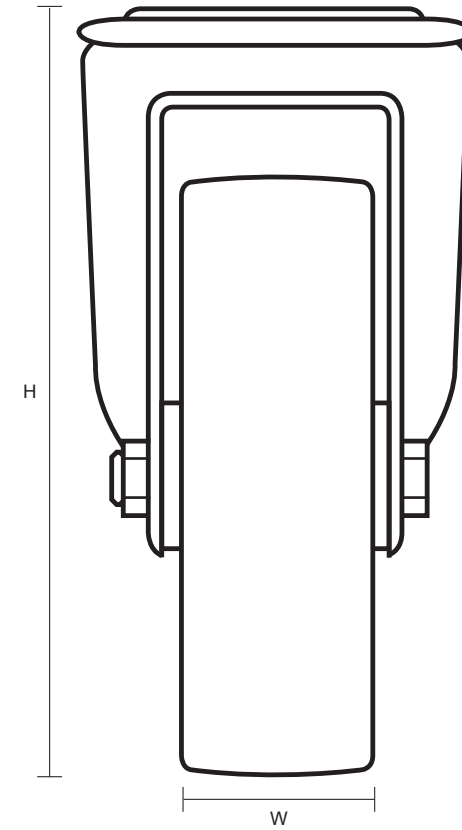

SS-125-PNB/BH12/SWB (125mm Swivel Braked Castor Polyurethane Tyred Wheel)

Castor Dimensions - Key

D	Wheel Diameter	125mm
L	Plate Dimension Length (mm)	N/A
L1	Plate Dimension Width (mm)	N/A
C	Plate Hole Centers length (mm)	N/A
C1	Plate Hole Centers width (mm)	N/A
D1	Plate Hole Diameter (mm)	12mm
H	Total Castor Height	155mm
W	Tread Width (mm)	30mm
R	Swivel Radius (mm)	121mm
S	Swivel Race Diameter (mm)	70mm