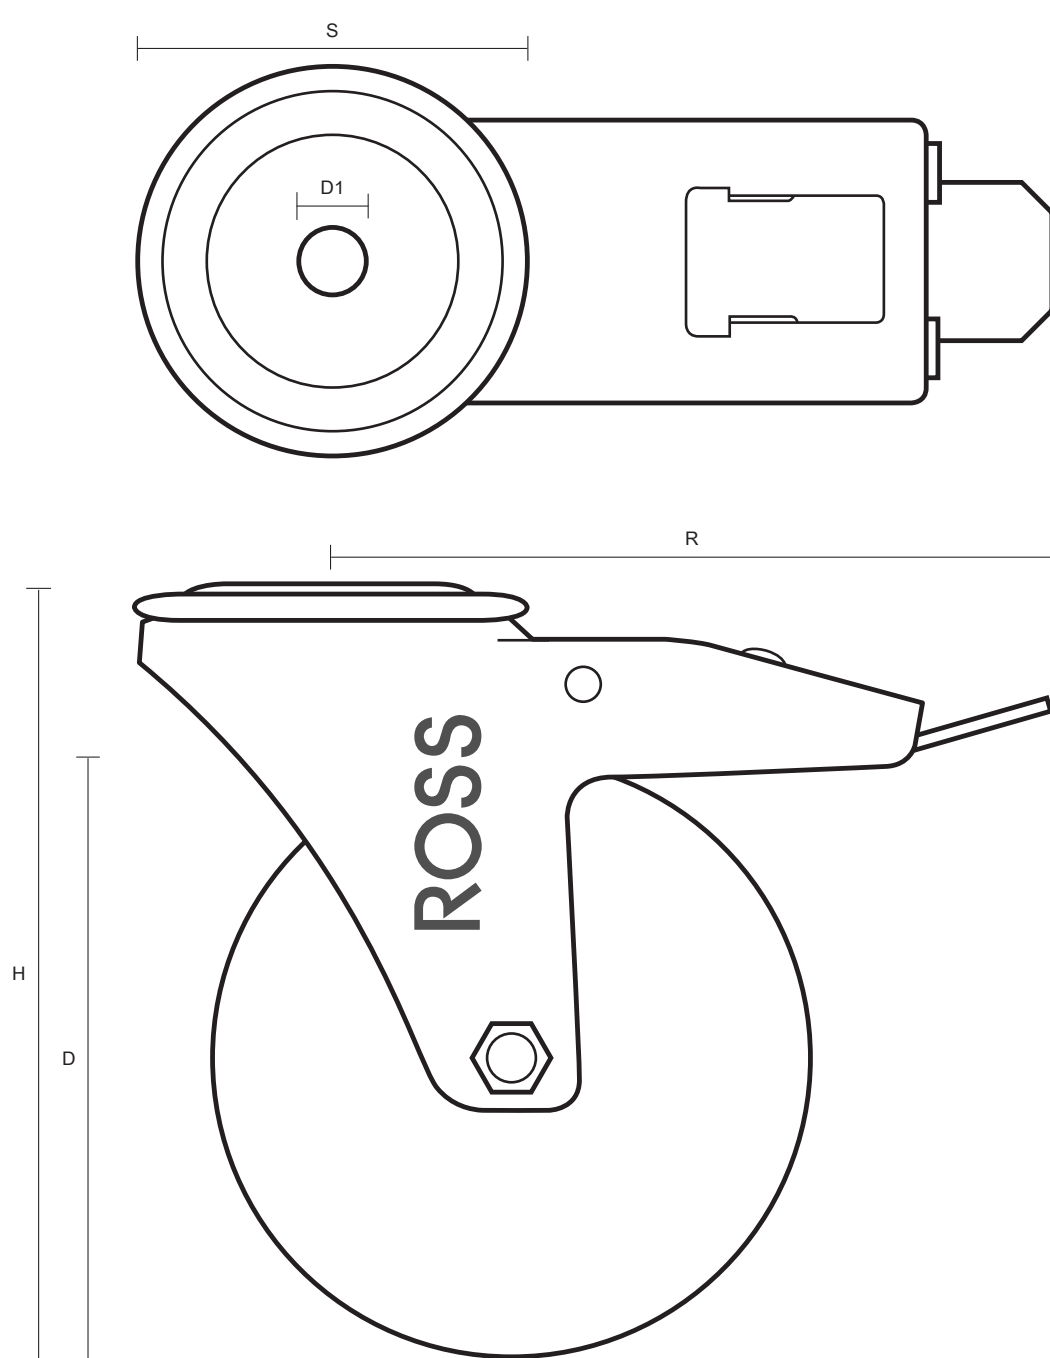

SS-125-GVR/BH12/SWB (125mm Swivel Braked Castor With Grey Rubber Wheel)

Castor Dimensions - Key

D	Wheel Diameter	125mm
L	Plate Dimension Length (mm)	N/A
L1	Plate Dimension Width (mm)	N/A
C	Plate Hole Centers length (mm)	N/A
C1	Plate Hole Centers width (mm)	N/A
D1	Plate Hole Diameter (mm)	12mm
H	Total Castor Height	155mm
W	Tread Width (mm)	23mm
R	Swivel Radius (mm)	121mm
S	Swivel Race Diameter (mm)	70mm