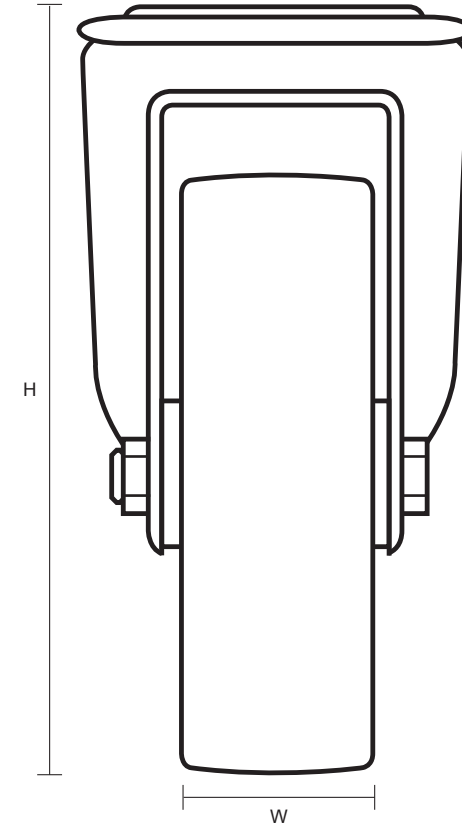

SS-125-GVR/BH12/SWB (125mm Swivel Braked Castor With Grey Rubber Wheel)

Castor Dimensions - Key

D	Wheel Diameter	125mm
L	Plate Dimension Length (mm)	N/A
L1	Plate Dimension Width (mm)	N/A
C	Plate Hole Centers length (mm)	N/A
C1	Plate Hole Centers width (mm)	N/A
D1	Plate Hole Diameter (mm)	12mm
H	Total Castor Height	155mm
W	Tread Width (mm)	23mm
R	Swivel Radius (mm)	121mm
S	Swivel Race Diameter (mm)	70mm