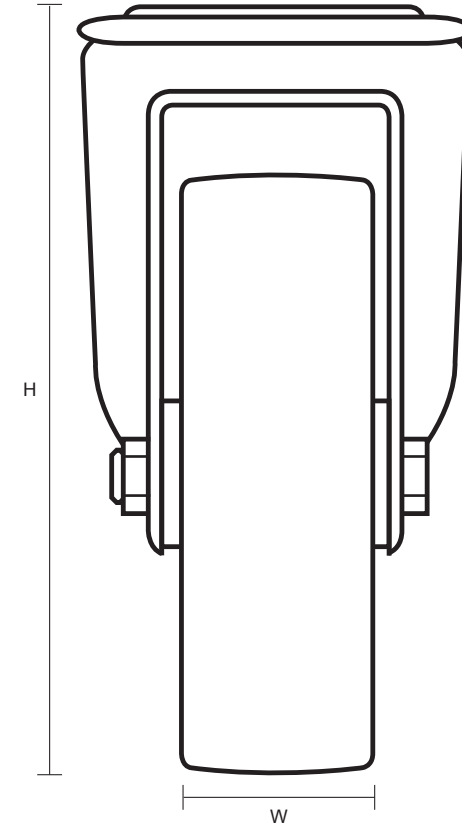

SS-100-PNB/BH12/SWB (100mm Swivel Braked Castor Polyurethane Tyred Wheel)

Castor Dimensions - Key

D	Wheel Diameter	100mm
L	Plate Dimension Length (mm)	N/A
L1	Plate Dimension Width (mm)	N/A
C	Plate Hole Centers length (mm)	N/A
C1	Plate Hole Centers width (mm)	N/A
D1	Plate Hole Diameter (mm)	12mm
H	Total Castor Height	128mm
W	Tread Width (mm)	.30mm
R	Swivel Radius (mm)	121mm
S	Swivel Race Diameter (mm)	76mm