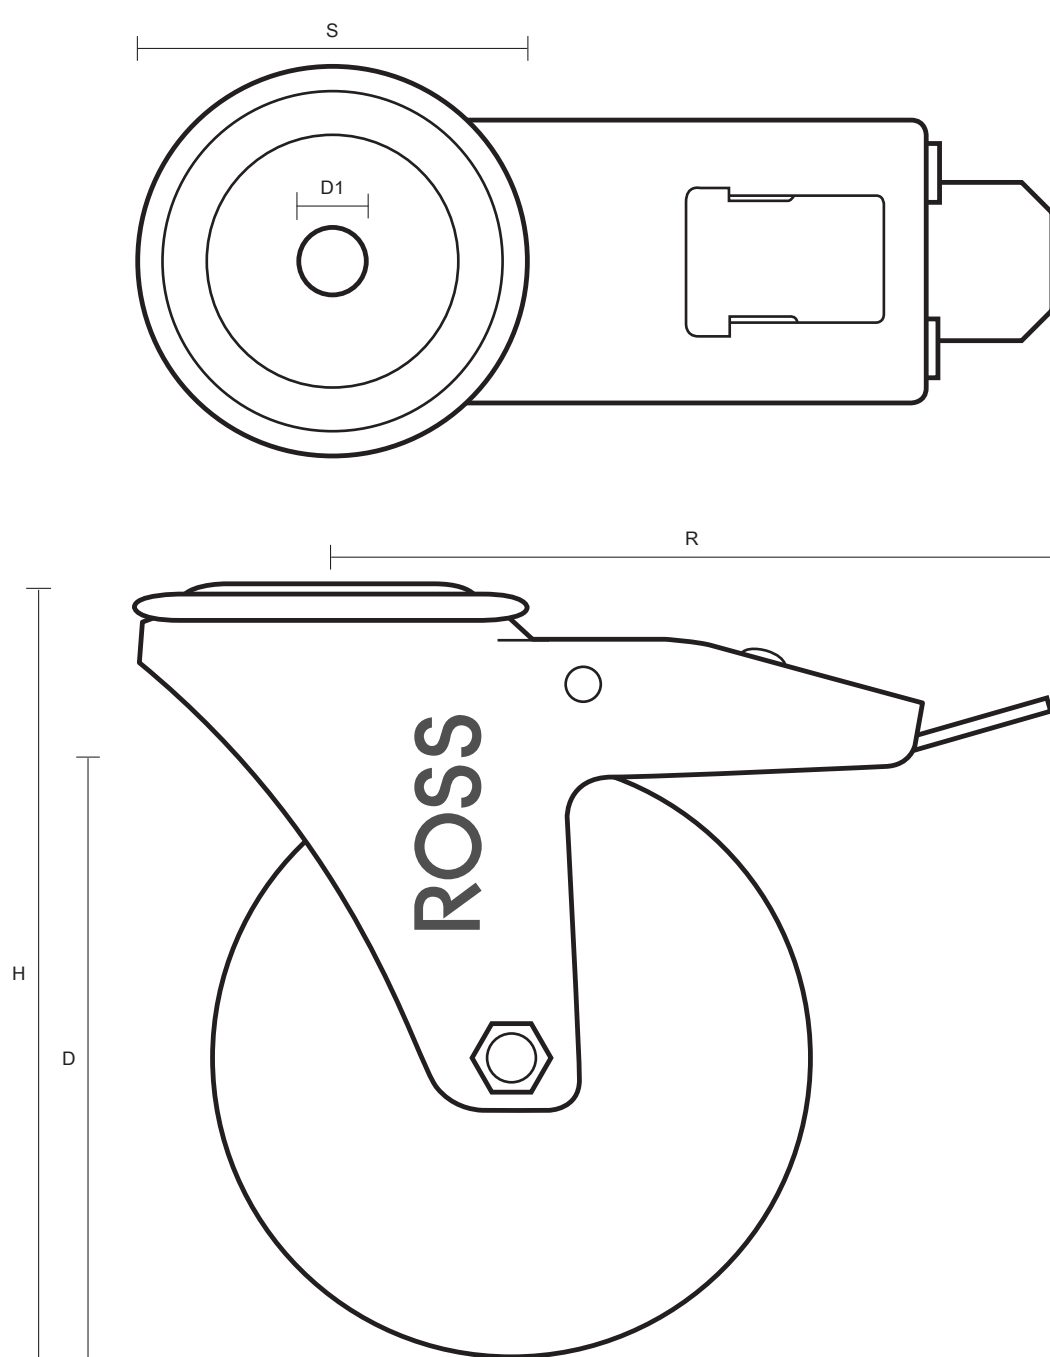

SS-100-PNB/BH12/SWB (100mm Swivel Braked Castor Polyurethane Tyred Wheel)

Castor Dimensions - Key

D	Wheel Diameter	100mm
L	Plate Dimension Length (mm)	N/A
L1	Plate Dimension Width (mm)	N/A
C	Plate Hole Centers length (mm)	N/A
C1	Plate Hole Centers width (mm)	N/A
D1	Plate Hole Diameter (mm)	12mm
H	Total Castor Height	128mm
W	Tread Width (mm)	.30mm
R	Swivel Radius (mm)	121mm
S	Swivel Race Diameter (mm)	76mm