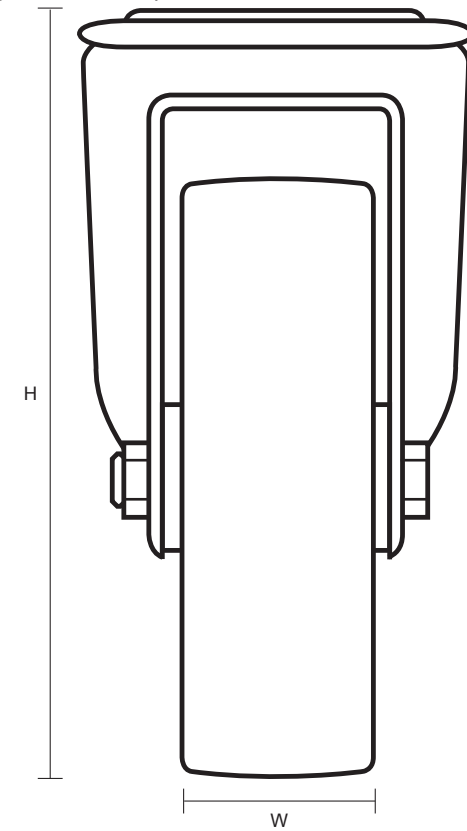

SS-100-PNB/BH12 (100mm Swivel Castor Polyurethane Tyred wheel)

Castor Dimensions - Key

D	Wheel Diameter	100mm
L	Plate Dimension Length (mm)	N/A
L1	Plate Dimension Width (mm)	N/A
C	Plate Hole Centers length (mm)	N/A
C1	Plate Hole Centers width (mm)	N/A
D1	Plate Hole Diameter (mm)	12mm
H	Total Castor Height	128mm
W	Tread Width (mm)	30mm
R	Swivel Radius (mm)	91mm
S	Swivel Race Diameter (mm)	76mm