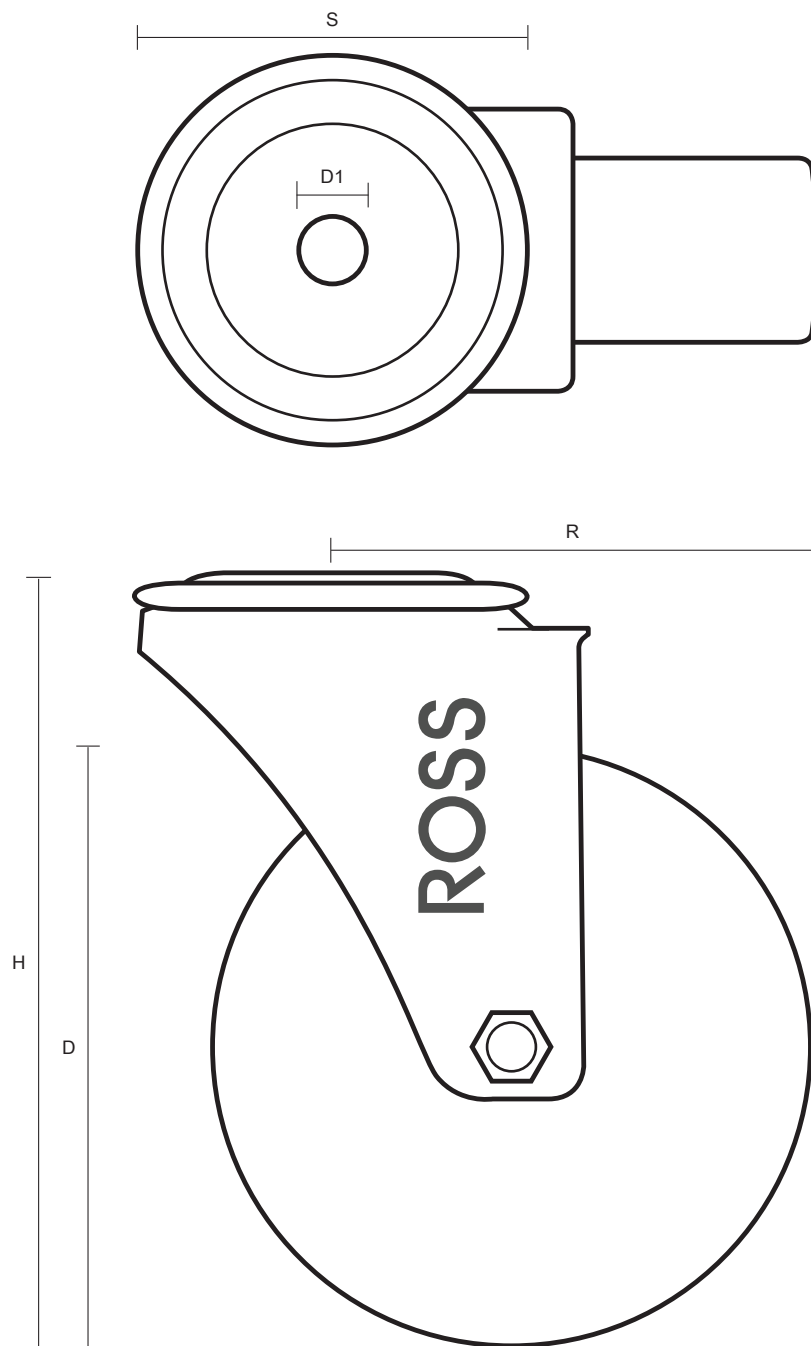

SS-100-PNB/BH12 (100mm Swivel Castor Polyurethane Tyred wheel)

Castor Dimensions - Key

D	Wheel Diameter	100mm
L	Plate Dimension Length (mm)	N/A
L1	Plate Dimension Width (mm)	N/A
C	Plate Hole Centers length (mm)	N/A
C1	Plate Hole Centers width (mm)	N/A
D1	Plate Hole Diameter (mm)	12mm
H	Total Castor Height	128mm
W	Tread Width (mm)	30mm
R	Swivel Radius (mm)	91mm
S	Swivel Race Diameter (mm)	76mm