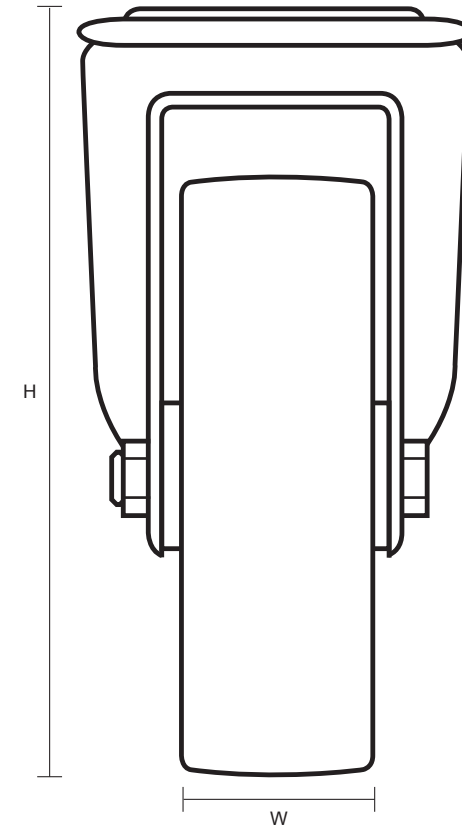

SS-100-NY/BH12/SWB (100mm Swivel Braked Castor White Nylon Wheel)

Castor Dimensions - Key

D	Wheel Diameter	100mm
L	Plate Dimension Length (mm)	N/A
L1	Plate Dimension Width (mm)	N/A
C	Plate Hole Centers length (mm)	N/A
C1	Plate Hole Centers width (mm)	N/A
D1	Plate Hole Diameter (mm)	12mm
H	Total Castor Height	128mm
W	Tread Width (mm)	34mm
R	Swivel Radius (mm)	121mm
S	Swivel Race Diameter (mm)	76mm