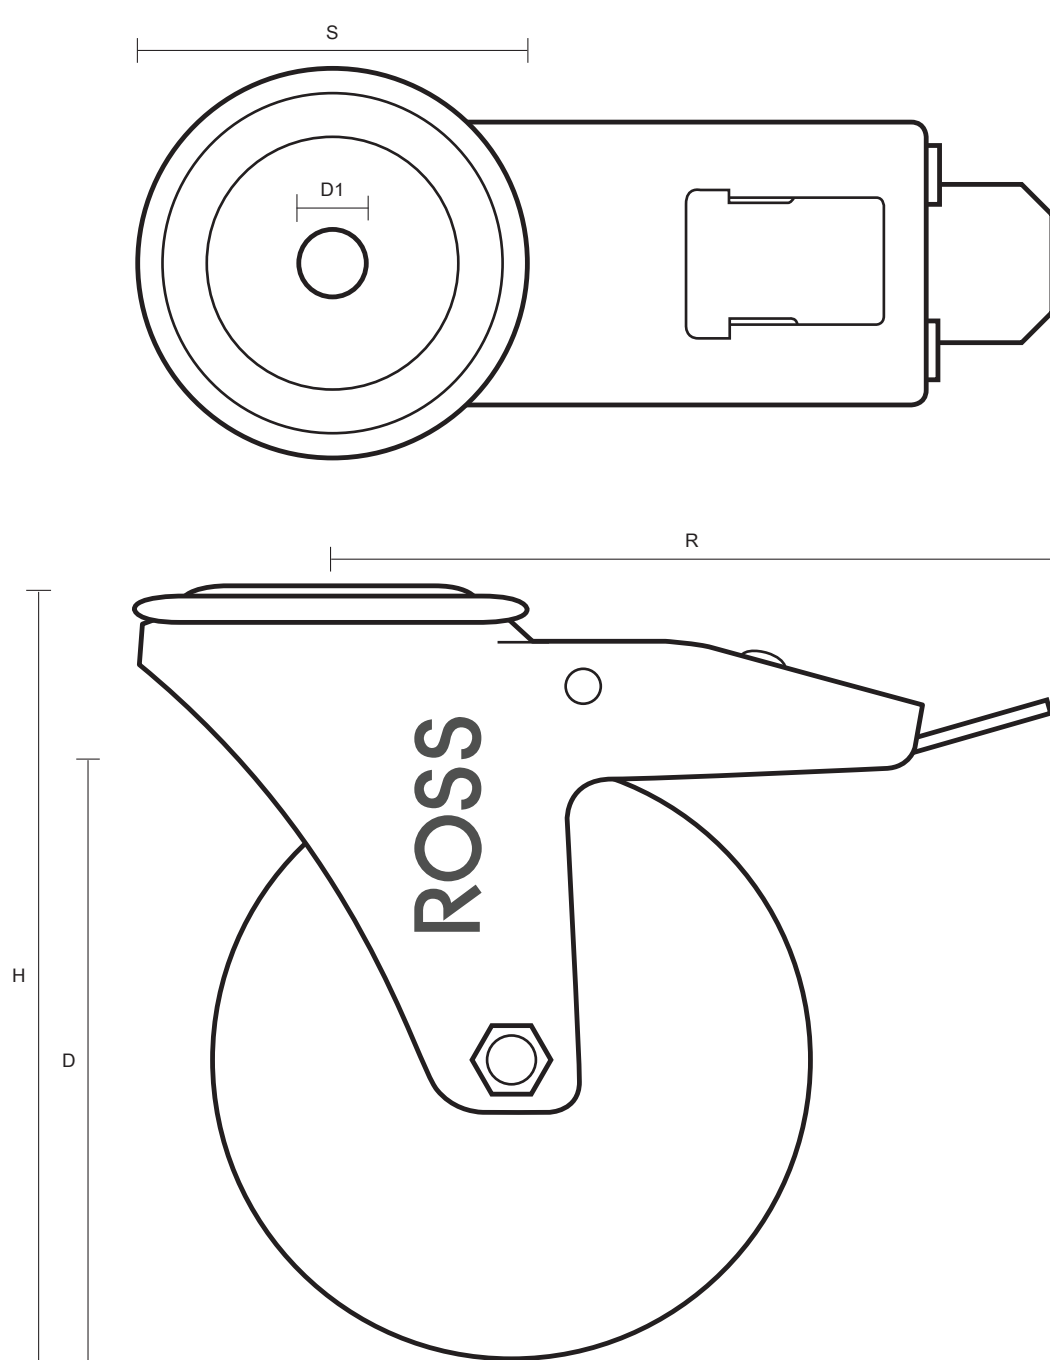

SS-100-NY/BH12/SWB (100mm Swivel Braked Castor White Nylon Wheel)

Castor Dimensions - Key

D	Wheel Diameter	100mm
L	Plate Dimension Length (mm)	N/A
L1	Plate Dimension Width (mm)	N/A
C	Plate Hole Centers length (mm)	N/A
C1	Plate Hole Centers width (mm)	N/A
D1	Plate Hole Diameter (mm)	12mm
H	Total Castor Height	128mm
W	Tread Width (mm)	34mm
R	Swivel Radius (mm)	121mm
S	Swivel Race Diameter (mm)	76mm