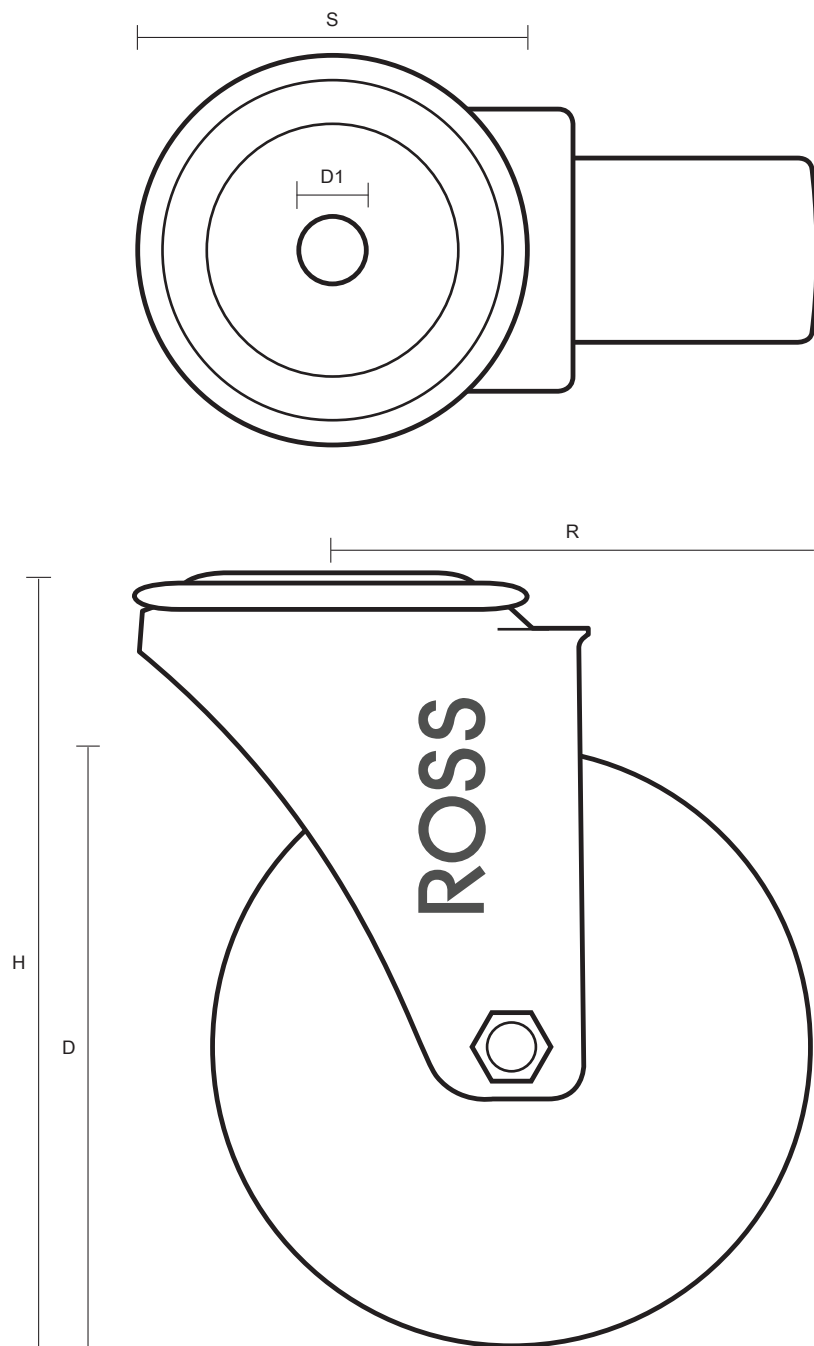

SS-100-HT/BH12 (100mm Swivel Castor High Temperature Rubber Tyred wheel)

Castor Dimensions - Key

D	Wheel Diameter	100mm
L	Plate Dimension Length (mm)	N/A
L1	Plate Dimension Width (mm)	N/A
C	Plate Hole Centres length (mm)	N/A
C1	Plate Hole Centres width (mm)	N/A
D1	Plate Hole Diameter (mm)	12mm
H	Total Castor Height	128mm
W	Tread Width (mm)	34mm
R	Swivel Radius (mm)	85mm
S	Swivel Race Diameter (mm)	76mm