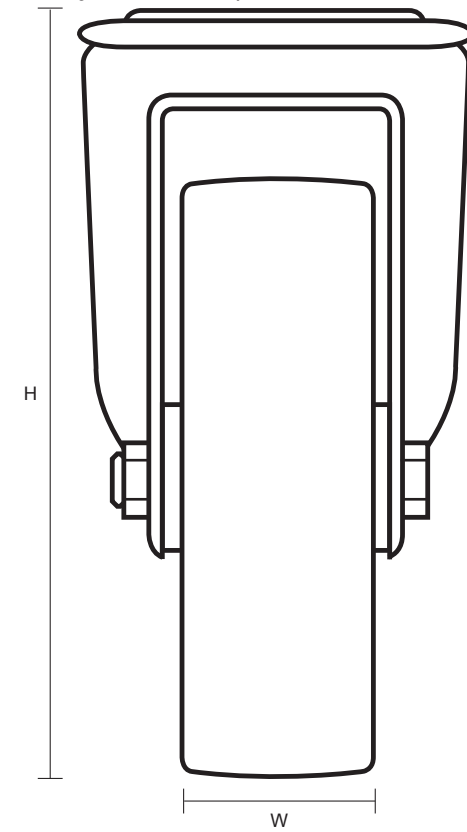

SS-100-HT/BH12 (100mm Swivel Castor High Temperature Rubber Tyred wheel)

Castor Dimensions - Key

D	Wheel Diameter	100mm
L	Plate Dimension Length (mm)	N/A
L1	Plate Dimension Width (mm)	N/A
C	Plate Hole Centres length (mm)	N/A
C1	Plate Hole Centres width (mm)	N/A
D1	Plate Hole Diameter (mm)	12mm
H	Total Castor Height	128mm
W	Tread Width (mm)	34mm
R	Swivel Radius (mm)	85mm
S	Swivel Race Diameter (mm)	76mm