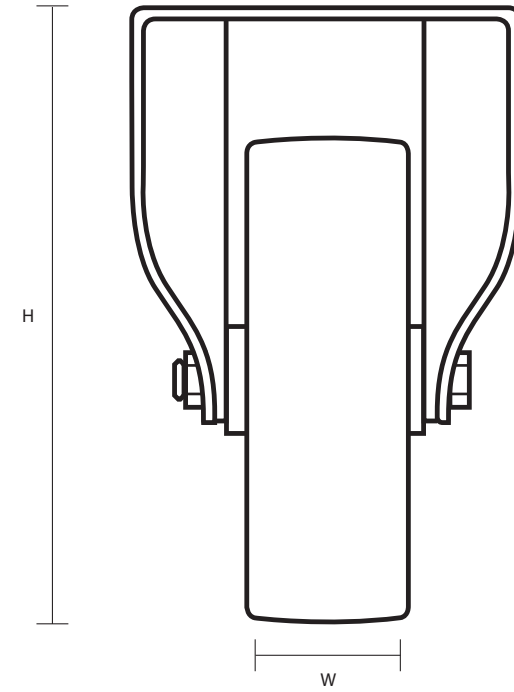

SFL-60-TPR (60mm Stainless Steel Fixed Castor Grey Rubber Wheel)

Castor Dimensions - Key

D	Wheel Diameter	60mm
L	Plate Dimension Length (mm)	65mm
L1	Plate Dimension Width (mm)	54mm
C	Plate Hole Centres length (mm)	50mm
C1	Plate Hole Centres width (mm)	36mm
D1	Plate Hole Diameter (mm)	6mm
H	Total Castor Height (mm)	89mm
W	Tread Width (mm)	22mm
R	Swivel Radius (mm)	N/A