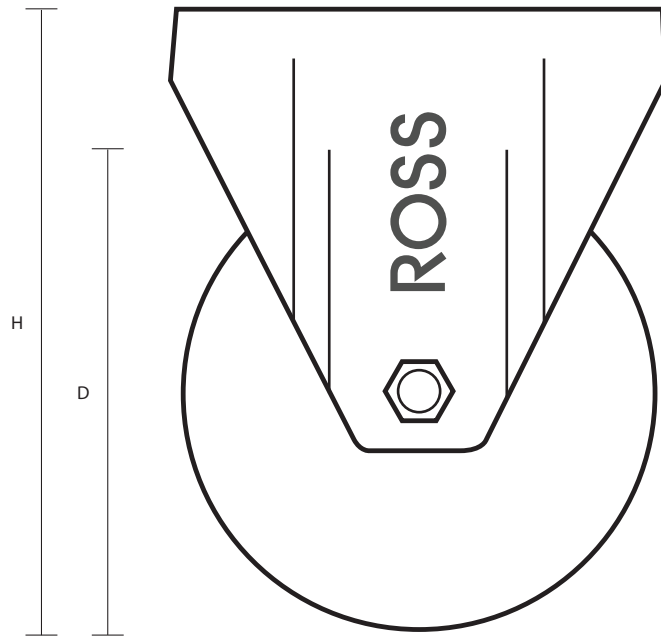

SFL-60-TPR (60mm Stainless Steel Fixed Castor Grey Rubber Wheel)

Castor Dimensions - Key

D	Wheel Diameter	60mm
L	Plate Dimension Length (mm)	65mm
L1	Plate Dimension Width (mm)	54mm
C	Plate Hole Centres length (mm)	50mm
C1	Plate Hole Centres width (mm)	36mm
D1	Plate Hole Diameter (mm)	6mm
H	Total Castor Height (mm)	89mm
W	Tread Width (mm)	22mm
R	Swivel Radius (mm)	N/A