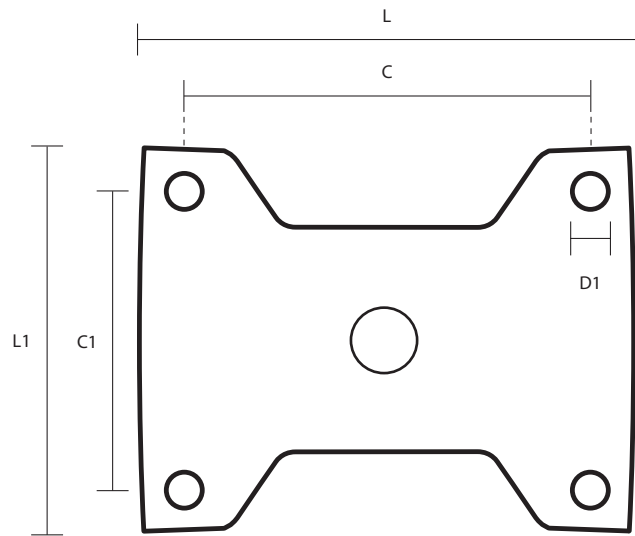

SFL-60-TPR (60mm Stainless Steel Fixed Castor Grey Rubber Wheel)

Castor Dimensions - Key

D	Wheel Diameter	60mm
L	Plate Dimension Length (mm)	65mm
L1	Plate Dimension Width (mm)	54mm
C	Plate Hole Centres length (mm)	50mm
C1	Plate Hole Centres width (mm)	36mm
D1	Plate Hole Diameter (mm)	6mm
H	Total Castor Height (mm)	89mm
W	Tread Width (mm)	22mm
R	Swivel Radius (mm)	N/A