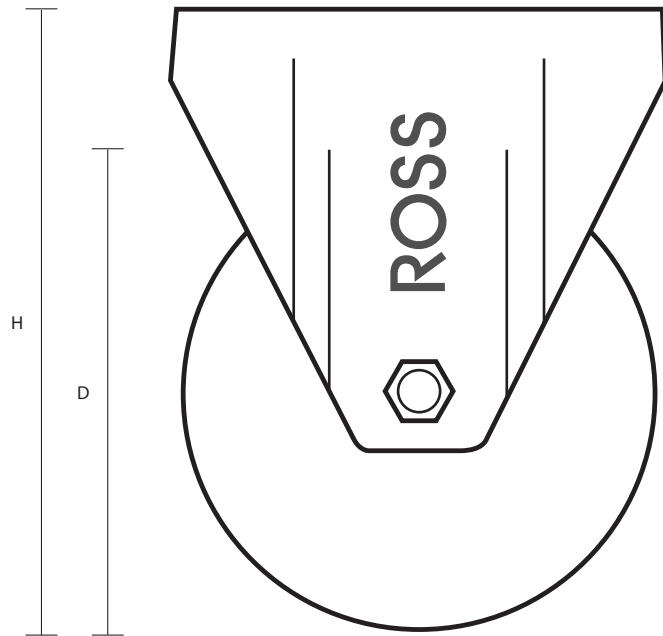

SFL-125-TPR (125mm Stainless Steel Fixed Castor Grey Rubber Wheel)

Castor Dimensions - Key		
D	Wheel Diameter	125mm
L	Plate Dimension Length (mm)	90mm
L1	Plate Dimension Width (mm)	70mm
C	Plate Hole Centres length (mm)	70mm
C1	Plate Hole Centres width (mm)	50mm
D1	Plate Hole Diameter (mm)	8mm
H	Total Castor Height (mm)	162mm
W	Tread Width (mm)	30mm
R	Swivel Radius (mm)	N/A