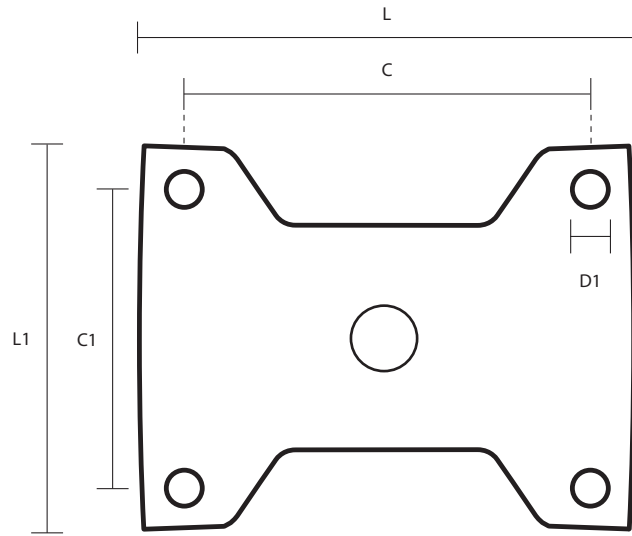

SFL-125-TPR (125mm Stainless Steel Fixed Castor Grey Rubber Wheel)

Castor Dimensions - Key		
D	Wheel Diameter	125mm
L	Plate Dimension Length (mm)	90mm
L1	Plate Dimension Width (mm)	70mm
C	Plate Hole Centres length (mm)	70mm
C1	Plate Hole Centres width (mm)	50mm
D1	Plate Hole Diameter (mm)	8mm
H	Total Castor Height (mm)	162mm
W	Tread Width (mm)	30mm
R	Swivel Radius (mm)	N/A