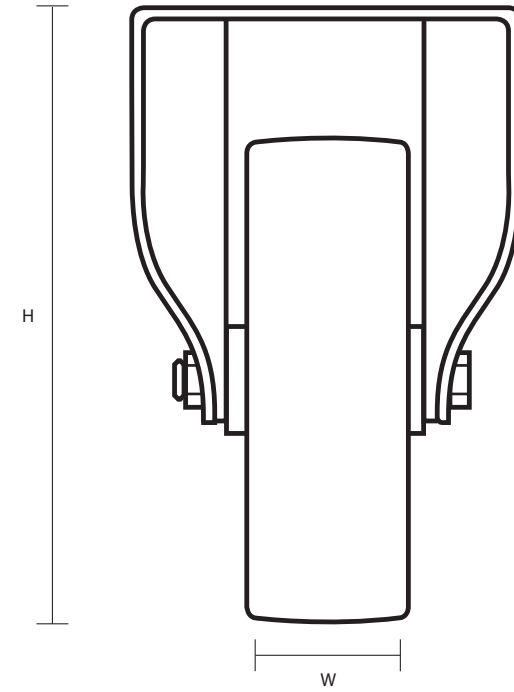

SFL-125-TPR (125mm Stainless Steel Fixed Castor Grey Rubber Wheel)

Castor Dimensions - Key		
D	Wheel Diameter	125mm
L	Plate Dimension Length (mm)	90mm
L1	Plate Dimension Width (mm)	70mm
C	Plate Hole Centres length (mm)	70mm
C1	Plate Hole Centres width (mm)	50mm
D1	Plate Hole Diameter (mm)	8mm
H	Total Castor Height (mm)	162mm
W	Tread Width (mm)	30mm
R	Swivel Radius (mm)	N/A