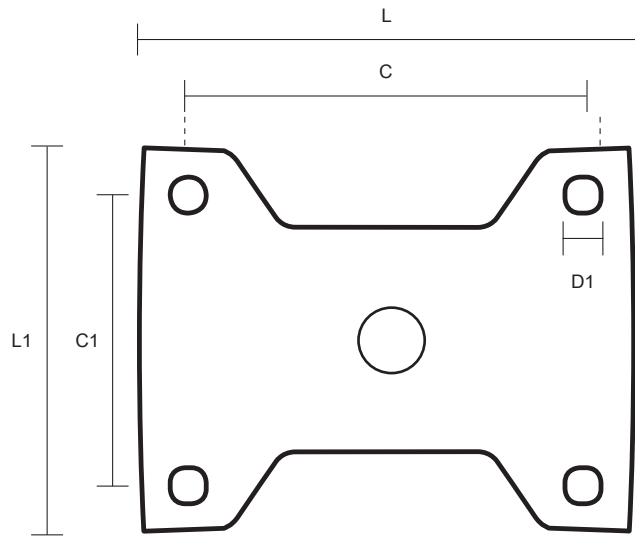

SF-80-GVR (80mm Fixed Plate Castor Grey Rubber Tyred Wheel)

Castor Dimensions - Key		
D	Wheel Diameter	80mm
L	Plate Dimension Length (mm)	99mm
L1	Plate Dimension Width (mm)	85mm
C	Plate Hole Centers length (mm)	80mm
C1	Plate Hole Centers width (mm)	60mm
D1	Plate Hole Diameter (mm)	8mm
H	Total Castor Height (mm)	108mm
W	Tread Width (mm)	27mm
R	Swivel Radius (mm)	N/A