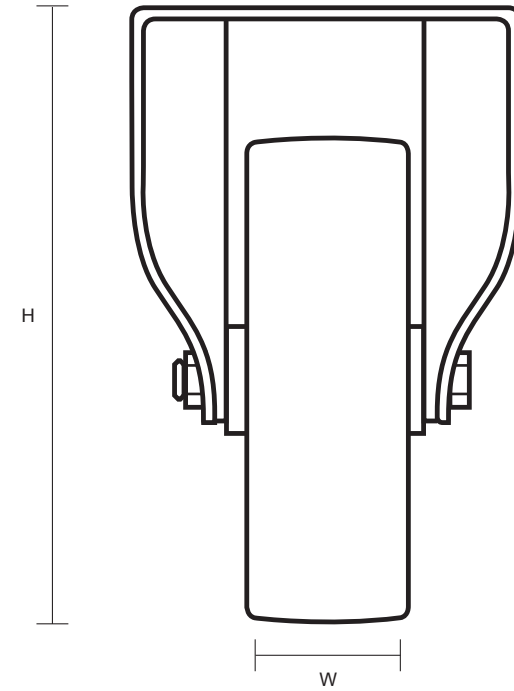

SF-80-GVR (80mm Fixed Plate Castor Grey Rubber Tyred Wheel)

Castor Dimensions - Key		
D	Wheel Diameter	80mm
L	Plate Dimension Length (mm)	99mm
L1	Plate Dimension Width (mm)	85mm
C	Plate Hole Centers length (mm)	80mm
C1	Plate Hole Centers width (mm)	60mm
D1	Plate Hole Diameter (mm)	8mm
H	Total Castor Height (mm)	108mm
W	Tread Width (mm)	27mm
R	Swivel Radius (mm)	N/A