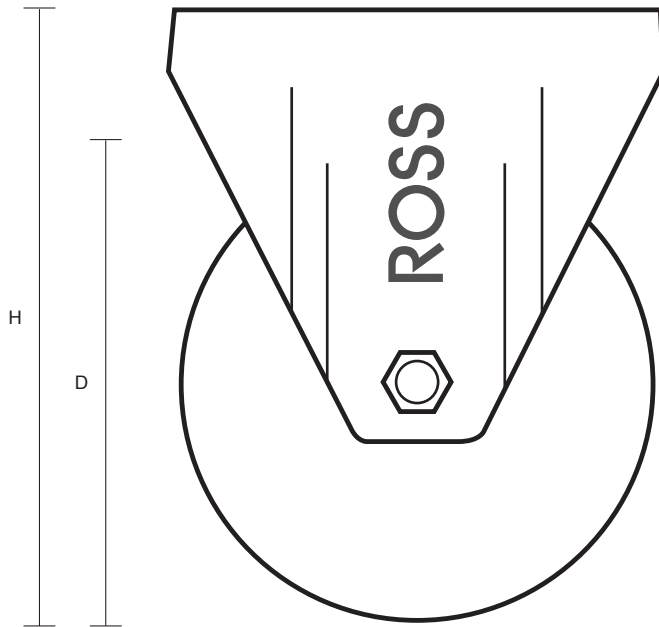

SF-80-GVR (80mm Fixed Plate Castor Grey Rubber Tyred Wheel)

Castor Dimensions - Key		
D	Wheel Diameter	80mm
L	Plate Dimension Length (mm)	99mm
L1	Plate Dimension Width (mm)	85mm
C	Plate Hole Centers length (mm)	80mm
C1	Plate Hole Centers width (mm)	60mm
D1	Plate Hole Diameter (mm)	8mm
H	Total Castor Height (mm)	108mm
W	Tread Width (mm)	27mm
R	Swivel Radius (mm)	N/A