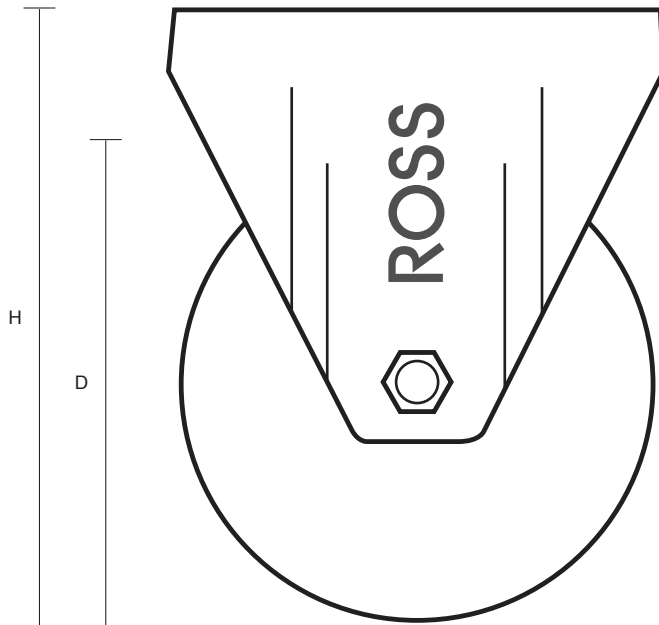

SF-100-GVR (100mm Fixed Plate Castor Grey Rubber Tyred Wheel)

Castor Dimensions - Key		
D	Wheel Diameter	100mm
L	Plate Dimension Length (mm)	101mm
L1	Plate Dimension Width (mm)	85mm
C	Plate Hole Centers length (mm)	80mm
C1	Plate Hole Centers width (mm)	60mm
D1	Plate Hole Diameter (mm)	8mm
H	Total Castor Height (mm)	128mm
W	Tread Width (mm)	23mm
R	Swivel Radius (mm)	N/A