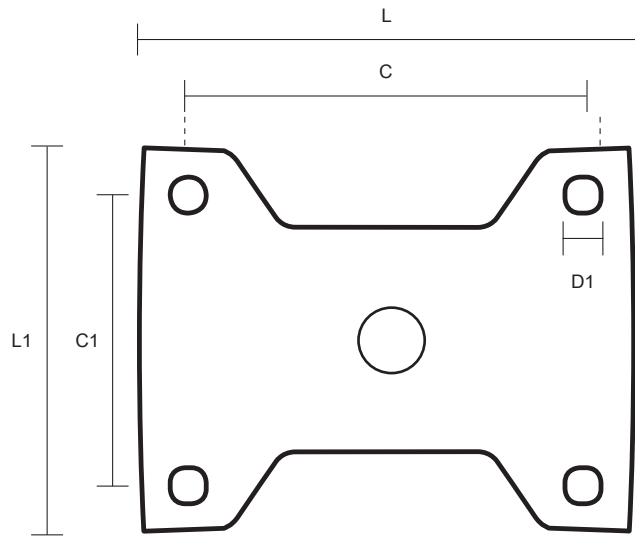

SF-100-GVR (100mm Fixed Plate Castor Grey Rubber Tyred Wheel)

Castor Dimensions - Key		
D	Wheel Diameter	100mm
L	Plate Dimension Length (mm)	101mm
L1	Plate Dimension Width (mm)	85mm
C	Plate Hole Centers length (mm)	80mm
C1	Plate Hole Centers width (mm)	60mm
D1	Plate Hole Diameter (mm)	8mm
H	Total Castor Height (mm)	128mm
W	Tread Width (mm)	23mm
R	Swivel Radius (mm)	N/A