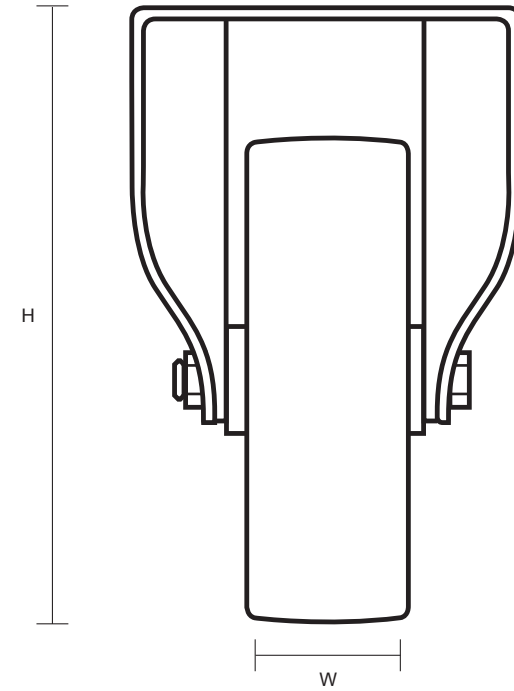

SF-100-GVR (100mm Fixed Plate Castor Grey Rubber Tyred Wheel)

Castor Dimensions - Key		
D	Wheel Diameter	100mm
L	Plate Dimension Length (mm)	101mm
L1	Plate Dimension Width (mm)	85mm
C	Plate Hole Centers length (mm)	80mm
C1	Plate Hole Centers width (mm)	60mm
D1	Plate Hole Diameter (mm)	8mm
H	Total Castor Height (mm)	128mm
W	Tread Width (mm)	23mm
R	Swivel Radius (mm)	N/A