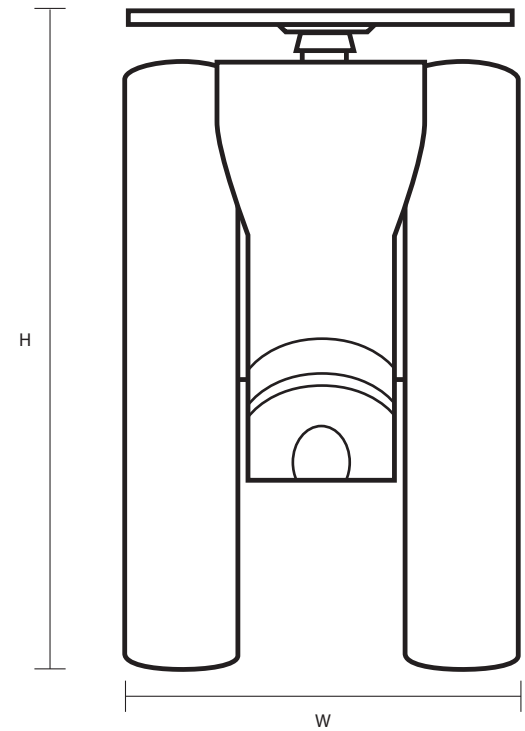

LS1004 (100mm Twin Wheel Swivel Castor Top Plate Fitting)

Castor Dimensions - Key		
D	Wheel Diameter	100mm
L	Plate Dimension Length (mm)	65mm
L1	Plate Dimension Width (mm)	65mm
C	Plate Hole Centers length (mm)	47mm
C1	Plate Hole Centers width (mm)	47mm
D1	Plate Hole Diameter (mm)	5mm
H	Total Castor Height	124mm
W	Tread Width (mm)	N/A
R	Swivel Radius (mm)	N/A