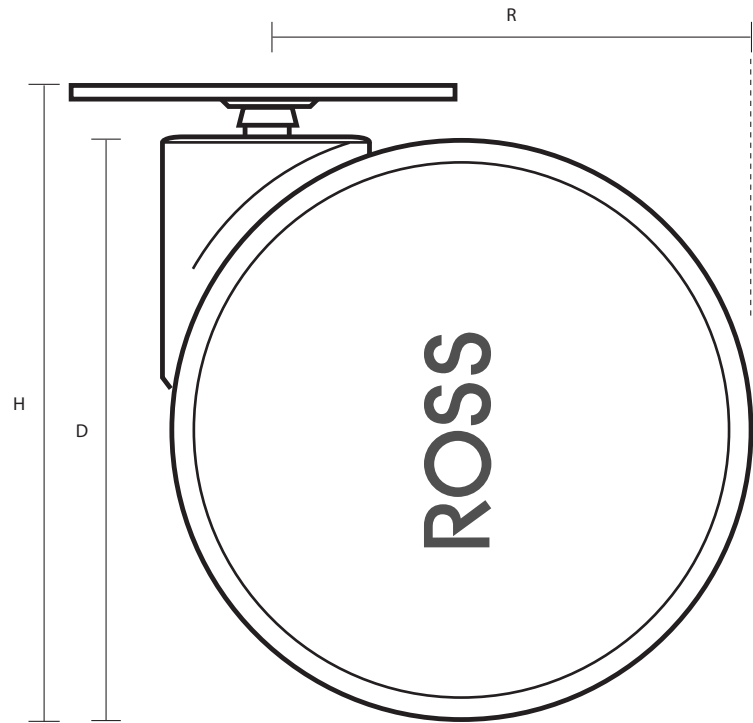

LS1004 (100mm Twin Wheel Swivel Castor Top Plate Fitting)

Castor Dimensions - Key		
D	Wheel Diameter	100mm
L	Plate Dimension Length (mm)	65mm
L1	Plate Dimension Width (mm)	65mm
C	Plate Hole Centers length (mm)	47mm
C1	Plate Hole Centers width (mm)	47mm
D1	Plate Hole Diameter (mm)	5mm
H	Total Castor Height	124mm
W	Tread Width (mm)	N/A
R	Swivel Radius (mm)	N/A