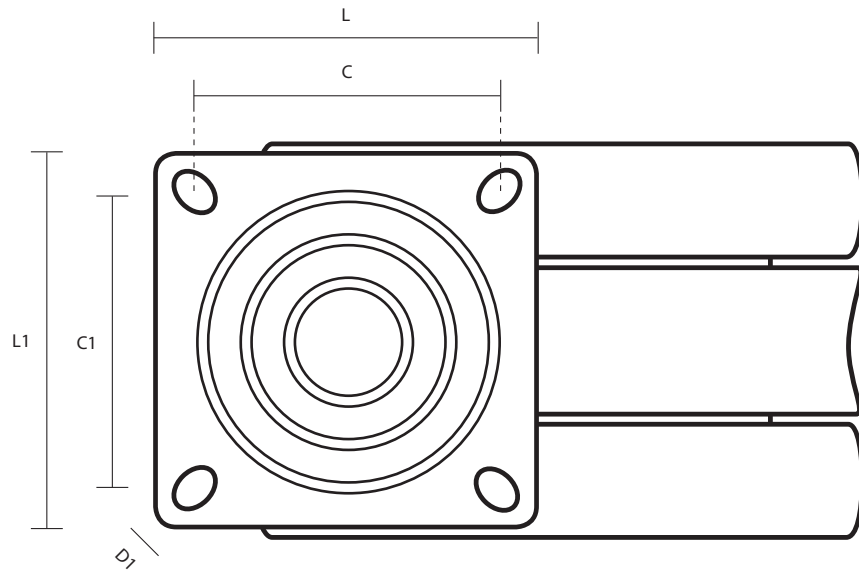

LS1004 (100mm Twin Wheel Swivel Castor Top Plate Fitting)

Castor Dimensions - Key		
D	Wheel Diameter	100mm
L	Plate Dimension Length (mm)	65mm
L1	Plate Dimension Width (mm)	65mm
C	Plate Hole Centers length (mm)	47mm
C1	Plate Hole Centers width (mm)	47mm
D1	Plate Hole Diameter (mm)	5mm
H	Total Castor Height	124mm
W	Tread Width (mm)	N/A
R	Swivel Radius (mm)	N/A