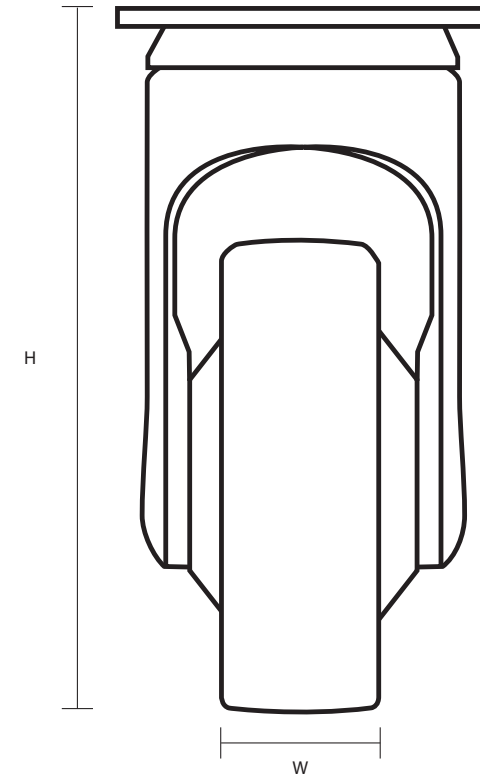

GS1254/BR (125mm Swivel Braked Synthetic Castor Grey Rubber Wheel)

Castor Dimensions - Key

D	Wheel Diameter	125mm
L	Plate Dimension Length (mm)	95mm
L1	Plate Dimension Width (mm)	70mm
C	Plate Hole Centers length (mm)	76/70mm
C1	Plate Hole Centers width (mm)	50/44.5mm
D1	Plate Hole Diameter (mm)	8mm
H	Total Castor Height	164mm
W	Tread Width (mm)	30mm
R	Swivel Radius (mm)	105mm