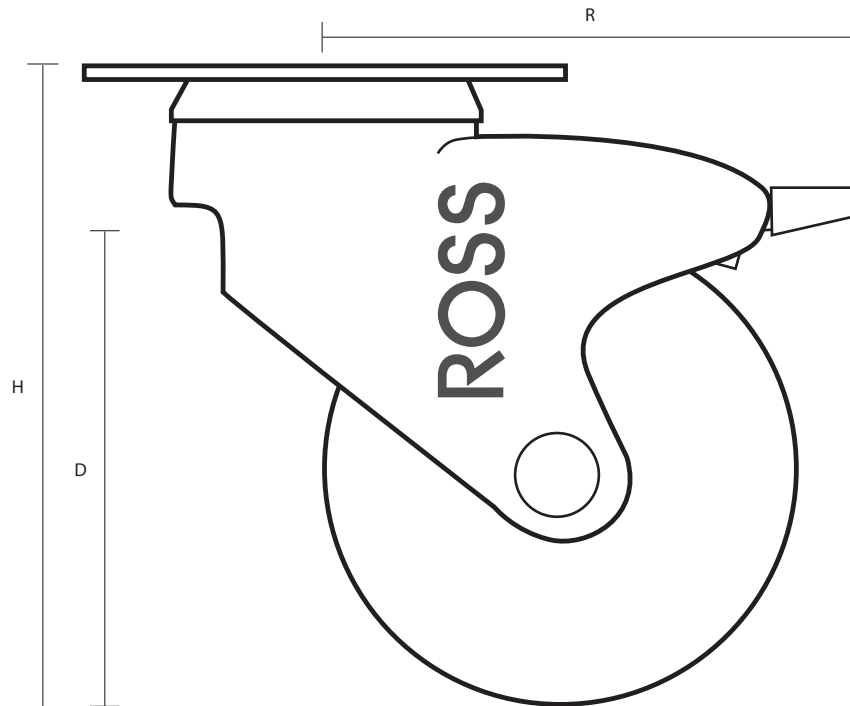

GS1254/BR (125mm Swivel Braked Synthetic Castor Grey Rubber Wheel)

Castor Dimensions - Key

D	Wheel Diameter	125mm
L	Plate Dimension Length (mm)	95mm
L1	Plate Dimension Width (mm)	70mm
C	Plate Hole Centers length (mm)	76/70mm
C1	Plate Hole Centers width (mm)	50/44.5mm
D1	Plate Hole Diameter (mm)	8mm
H	Total Castor Height	164mm
W	Tread Width (mm)	30mm
R	Swivel Radius (mm)	105mm