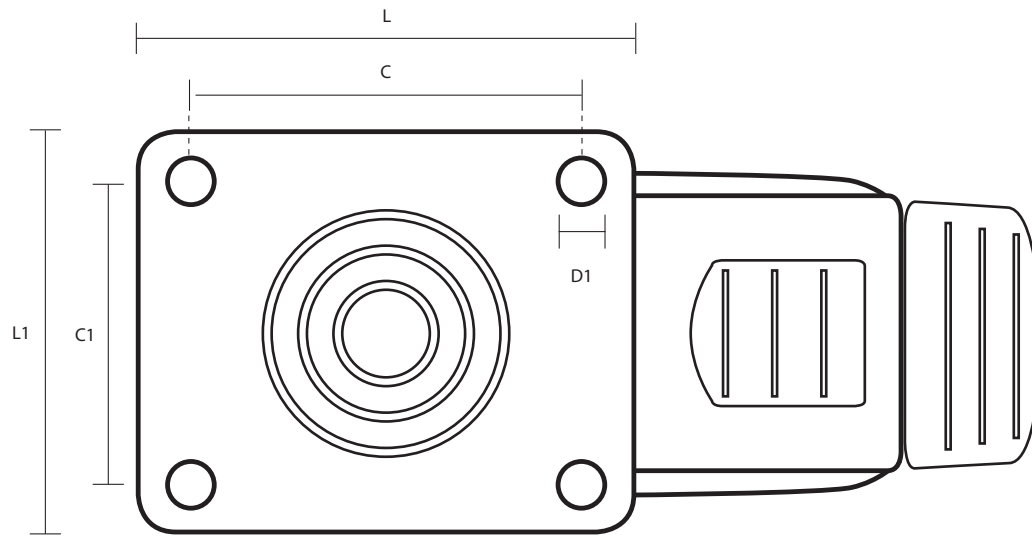

GS1254/BR (125mm Swivel Braked Synthetic Castor Grey Rubber Wheel)

Castor Dimensions - Key

D	Wheel Diameter	125mm
L	Plate Dimension Length (mm)	95mm
L1	Plate Dimension Width (mm)	70mm
C	Plate Hole Centers length (mm)	76/70mm
C1	Plate Hole Centers width (mm)	50/44.5mm
D1	Plate Hole Diameter (mm)	8mm
H	Total Castor Height	164mm
W	Tread Width (mm)	30mm
R	Swivel Radius (mm)	105mm