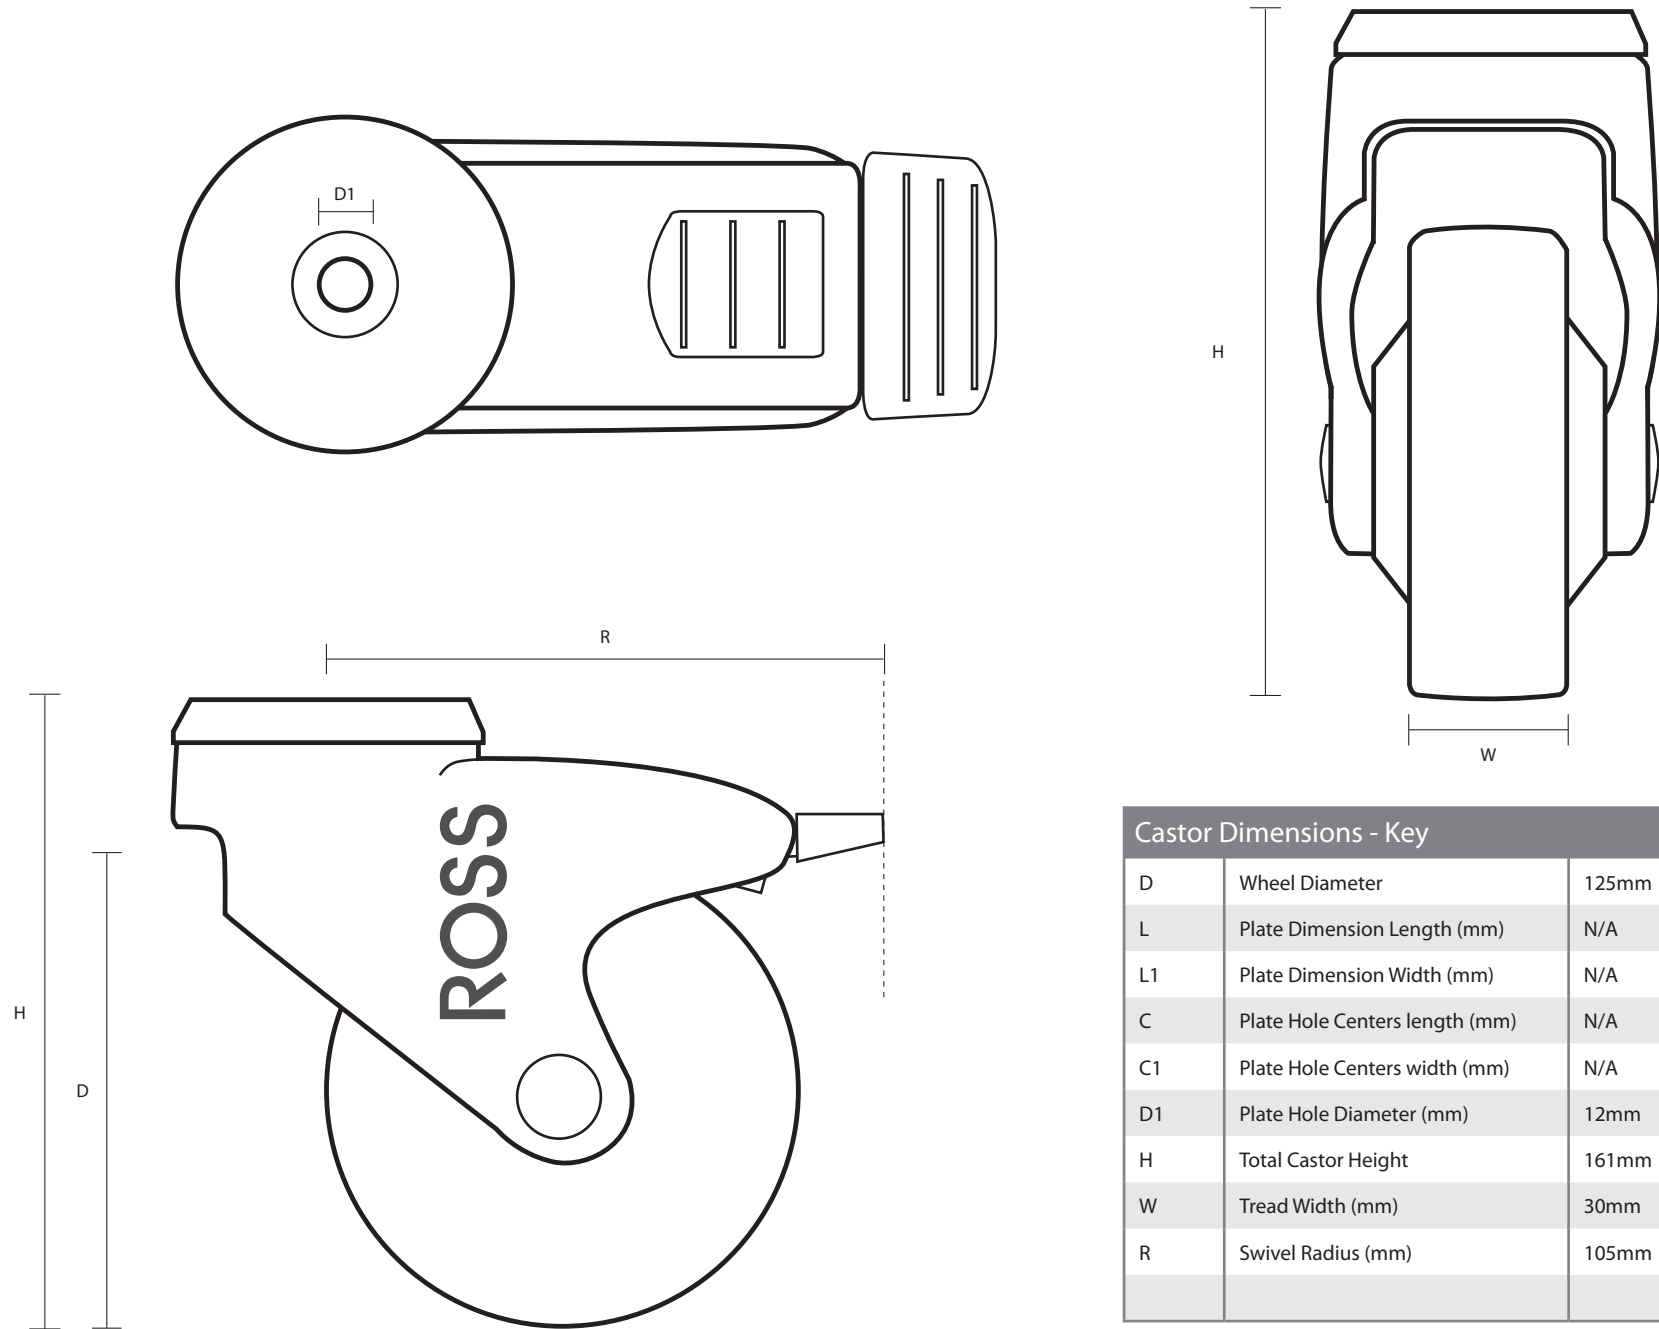

GS125-12/BR (125mm Swivel Braked Synthetic Castor Grey Rubber Wheel)

Castor Dimensions - Key		
D	Wheel Diameter	125mm
L	Plate Dimension Length (mm)	N/A
L1	Plate Dimension Width (mm)	N/A
C	Plate Hole Centers length (mm)	N/A
C1	Plate Hole Centers width (mm)	N/A
D1	Plate Hole Diameter (mm)	12mm
H	Total Castor Height	161mm
W	Tread Width (mm)	30mm
R	Swivel Radius (mm)	105mm