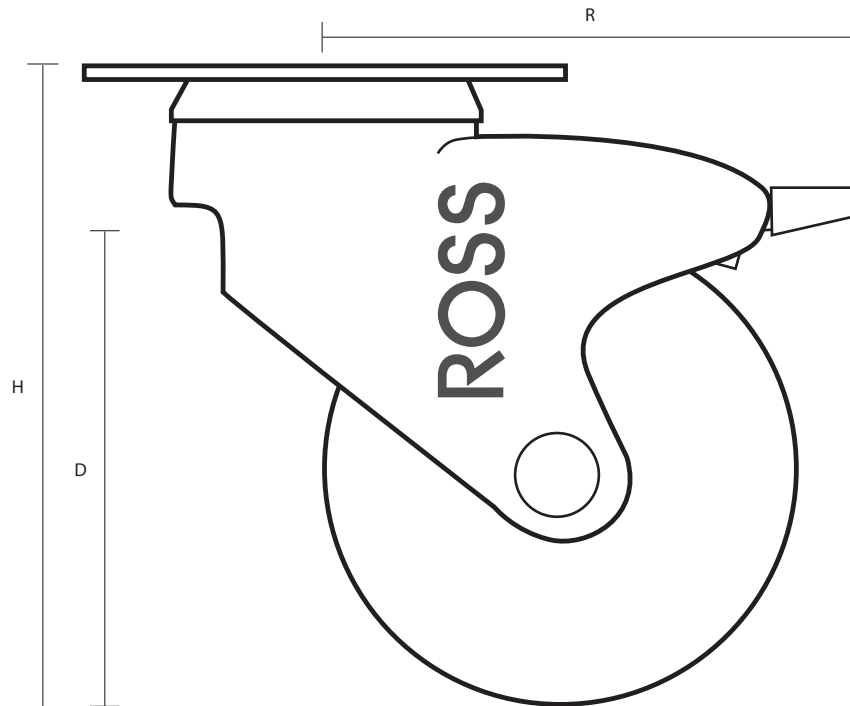

GS1004/BR (100mm Swivel Braked Synthetic Castor Grey Rubber Wheel)

Castor Dimensions - Key

D	Wheel Diameter	100mm
L	Plate Dimension Length (mm)	95mm
L1	Plate Dimension Width (mm)	70mm
C	Plate Hole Centers length (mm)	76/70mm
C1	Plate Hole Centers width (mm)	50/44.5mm
D1	Plate Hole Diameter (mm)	8mm
H	Total Castor Height	138mm
W	Tread Width (mm)	30mm
R	Swivel Radius (mm)	103mm