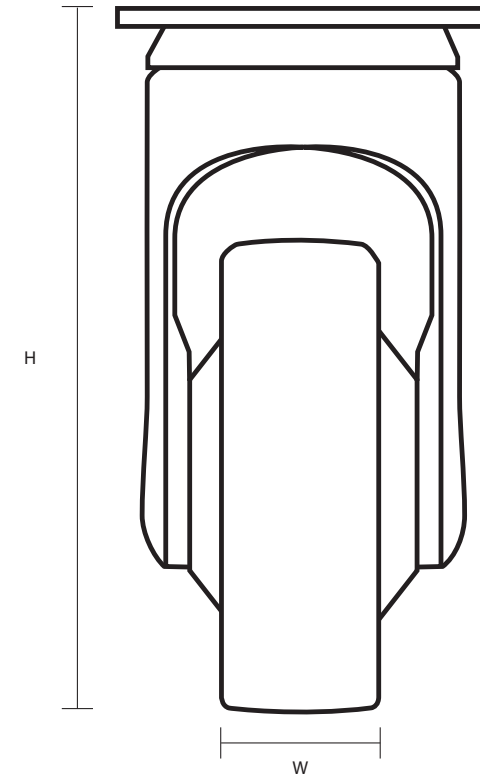

GS1004/BR (100mm Swivel Braked Synthetic Castor Grey Rubber Wheel)

Castor Dimensions - Key

D	Wheel Diameter	100mm
L	Plate Dimension Length (mm)	95mm
L1	Plate Dimension Width (mm)	70mm
C	Plate Hole Centers length (mm)	76/70mm
C1	Plate Hole Centers width (mm)	50/44.5mm
D1	Plate Hole Diameter (mm)	8mm
H	Total Castor Height	138mm
W	Tread Width (mm)	30mm
R	Swivel Radius (mm)	103mm