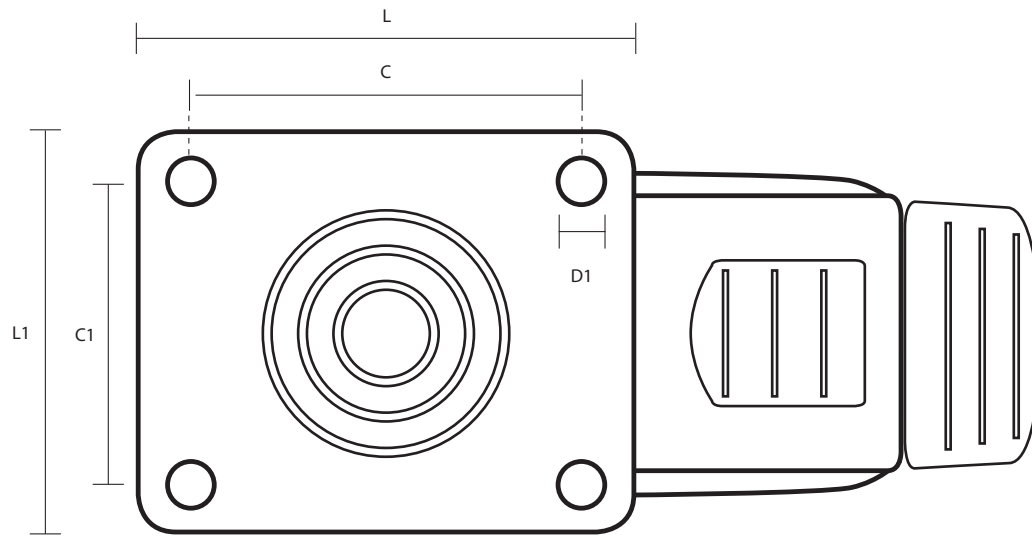

GS1004/BR (100mm Swivel Braked Synthetic Castor Grey Rubber Wheel)

Castor Dimensions - Key

D	Wheel Diameter	100mm
L	Plate Dimension Length (mm)	95mm
L1	Plate Dimension Width (mm)	70mm
C	Plate Hole Centers length (mm)	76/70mm
C1	Plate Hole Centers width (mm)	50/44.5mm
D1	Plate Hole Diameter (mm)	8mm
H	Total Castor Height	138mm
W	Tread Width (mm)	30mm
R	Swivel Radius (mm)	103mm