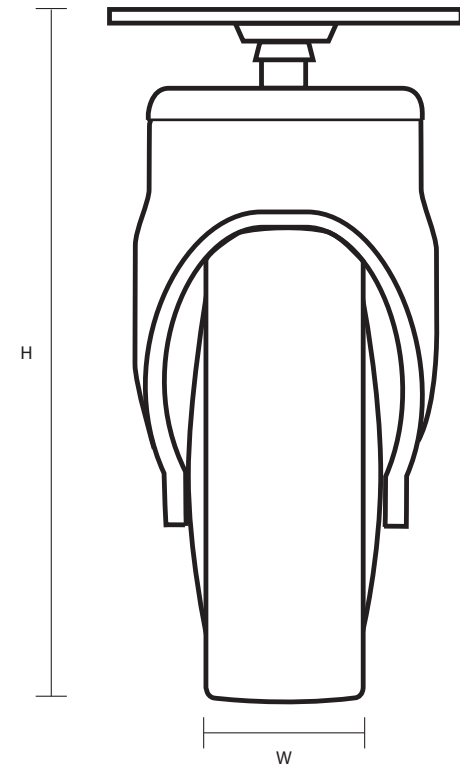

ES804 (80mm Slimline Swivel Castor Grey Rubber Tyred Wheel)

Castor Dimensions - Key		
D	Wheel Diameter	80mm
L	Plate Dimension Length (mm)	65mm
L1	Plate Dimension Width (mm)	65mm
C	Plate Hole Centers length (mm)	47mm
C1	Plate Hole Centers width (mm)	47mm
D1	Plate Hole Diameter (mm)	5mm
H	Total Castor Height	114mm
W	Tread Width (mm)	23mm
R	Swivel Radius (mm)	74mm