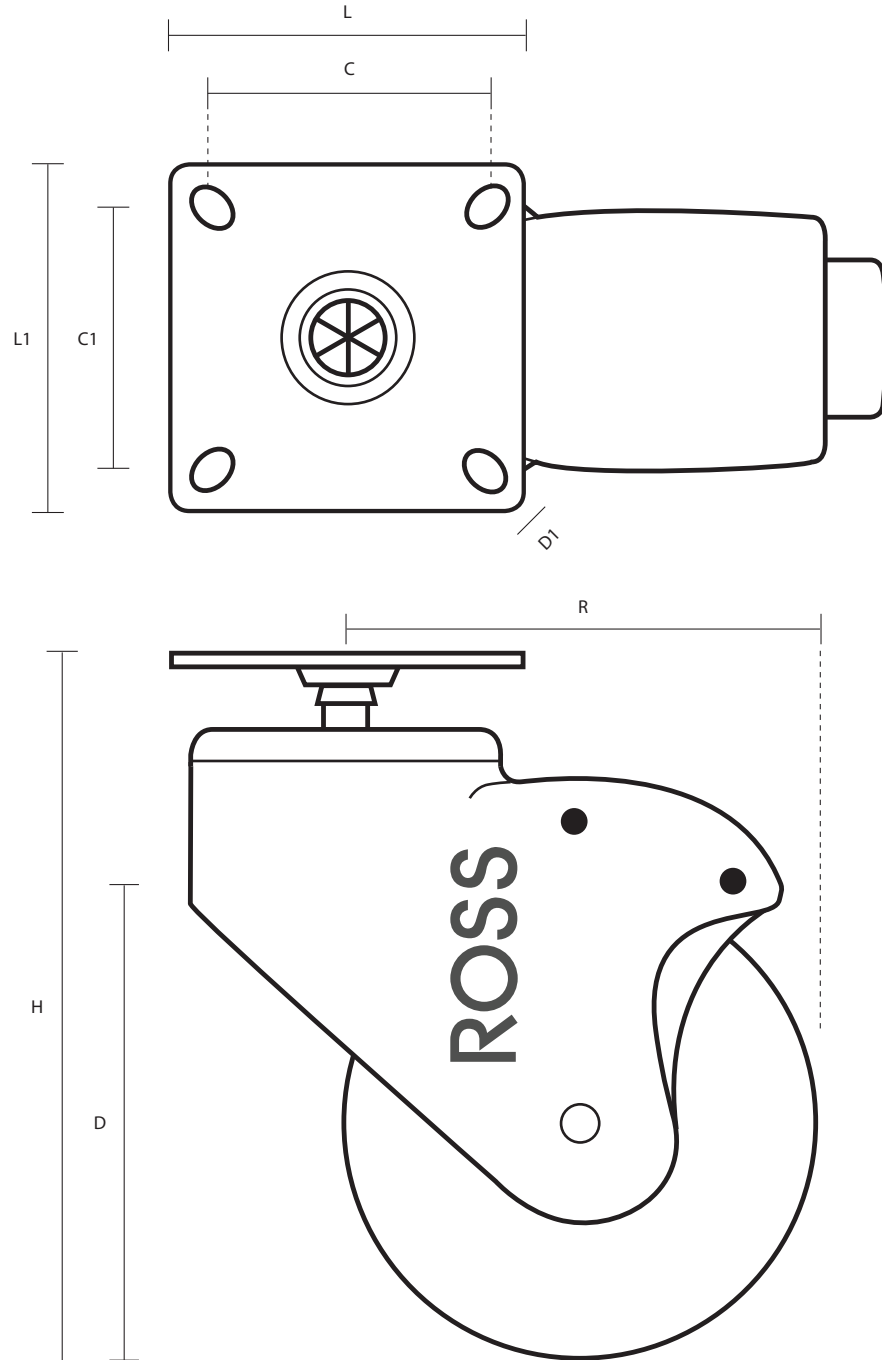

ES804 (80mm Slimline Swivel Castor Grey Rubber Tyred Wheel)

Castor Dimensions - Key		
D	Wheel Diameter	80mm
L	Plate Dimension Length (mm)	65mm
L1	Plate Dimension Width (mm)	65mm
C	Plate Hole Centers length (mm)	47mm
C1	Plate Hole Centers width (mm)	47mm
D1	Plate Hole Diameter (mm)	5mm
H	Total Castor Height	114mm
W	Tread Width (mm)	23mm
R	Swivel Radius (mm)	74mm