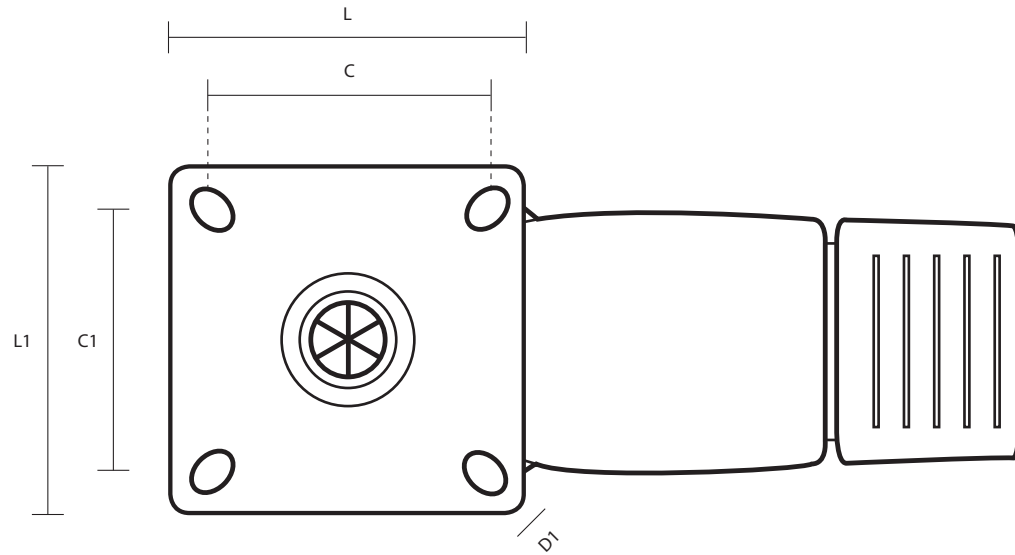

ES804/B (80mm Slimline Swivel Braked Castor Grey Rubber Tyred Wheel)

Castor Dimensions - Key

D	Wheel Diameter	80mm
L	Plate Dimension Length (mm)	65mm
L1	Plate Dimension Width (mm)	65mm
C	Plate Hole Centers length (mm)	47mm
C1	Plate Hole Centers width (mm)	47mm
D1	Plate Hole Diameter (mm)	5mm
H	Total Castor Height	114mm
W	Tread Width (mm)	23mm
R	Swivel Radius (mm)	102mm