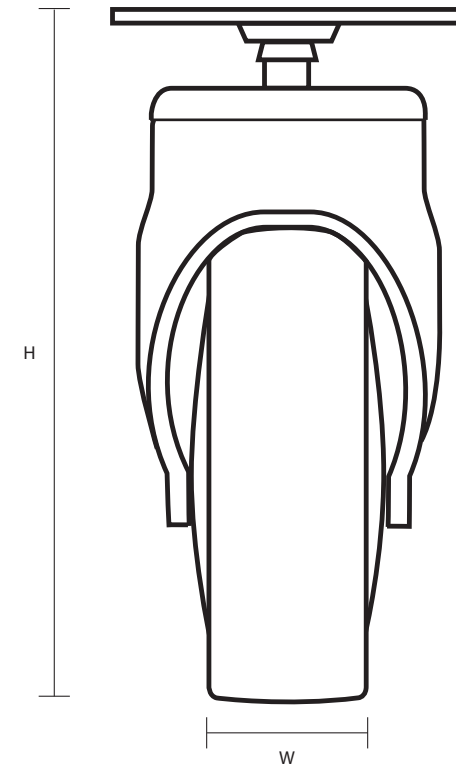

ES804/B (80mm Slimline Swivel Braked Castor Grey Rubber Tyred Wheel)

Castor Dimensions - Key

D	Wheel Diameter	80mm
L	Plate Dimension Length (mm)	65mm
L1	Plate Dimension Width (mm)	65mm
C	Plate Hole Centers length (mm)	47mm
C1	Plate Hole Centers width (mm)	47mm
D1	Plate Hole Diameter (mm)	5mm
H	Total Castor Height	114mm
W	Tread Width (mm)	23mm
R	Swivel Radius (mm)	102mm