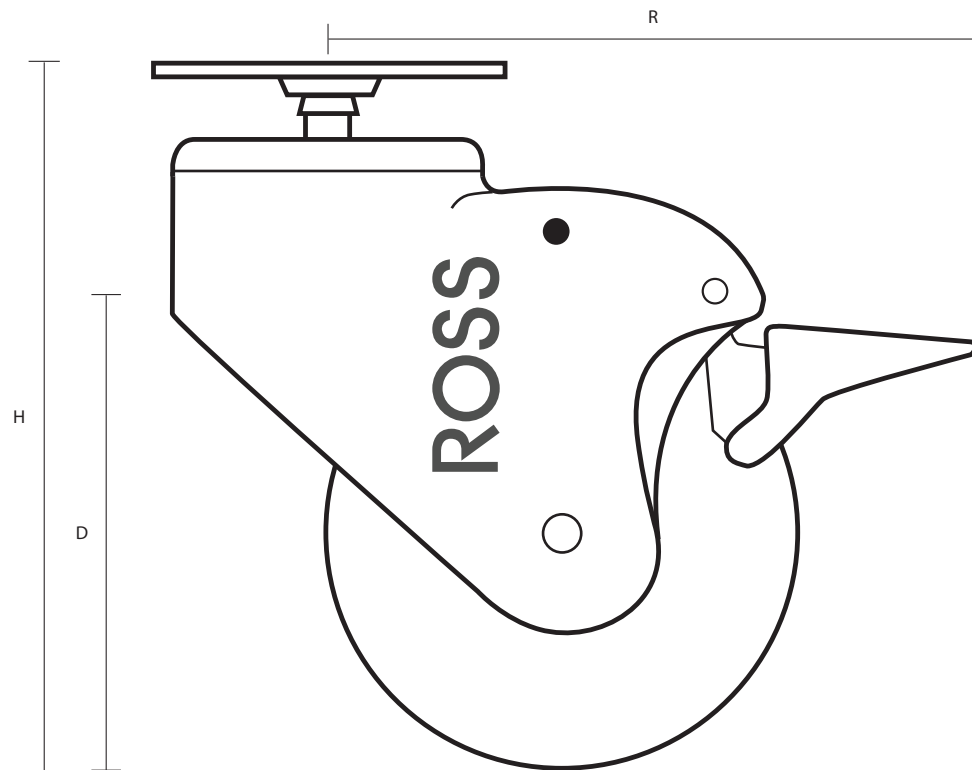

ES804/B (80mm Slimline Swivel Braked Castor Grey Rubber Tyred Wheel)

Castor Dimensions - Key

D	Wheel Diameter	80mm
L	Plate Dimension Length (mm)	65mm
L1	Plate Dimension Width (mm)	65mm
C	Plate Hole Centers length (mm)	47mm
C1	Plate Hole Centers width (mm)	47mm
D1	Plate Hole Diameter (mm)	5mm
H	Total Castor Height	114mm
W	Tread Width (mm)	23mm
R	Swivel Radius (mm)	102mm