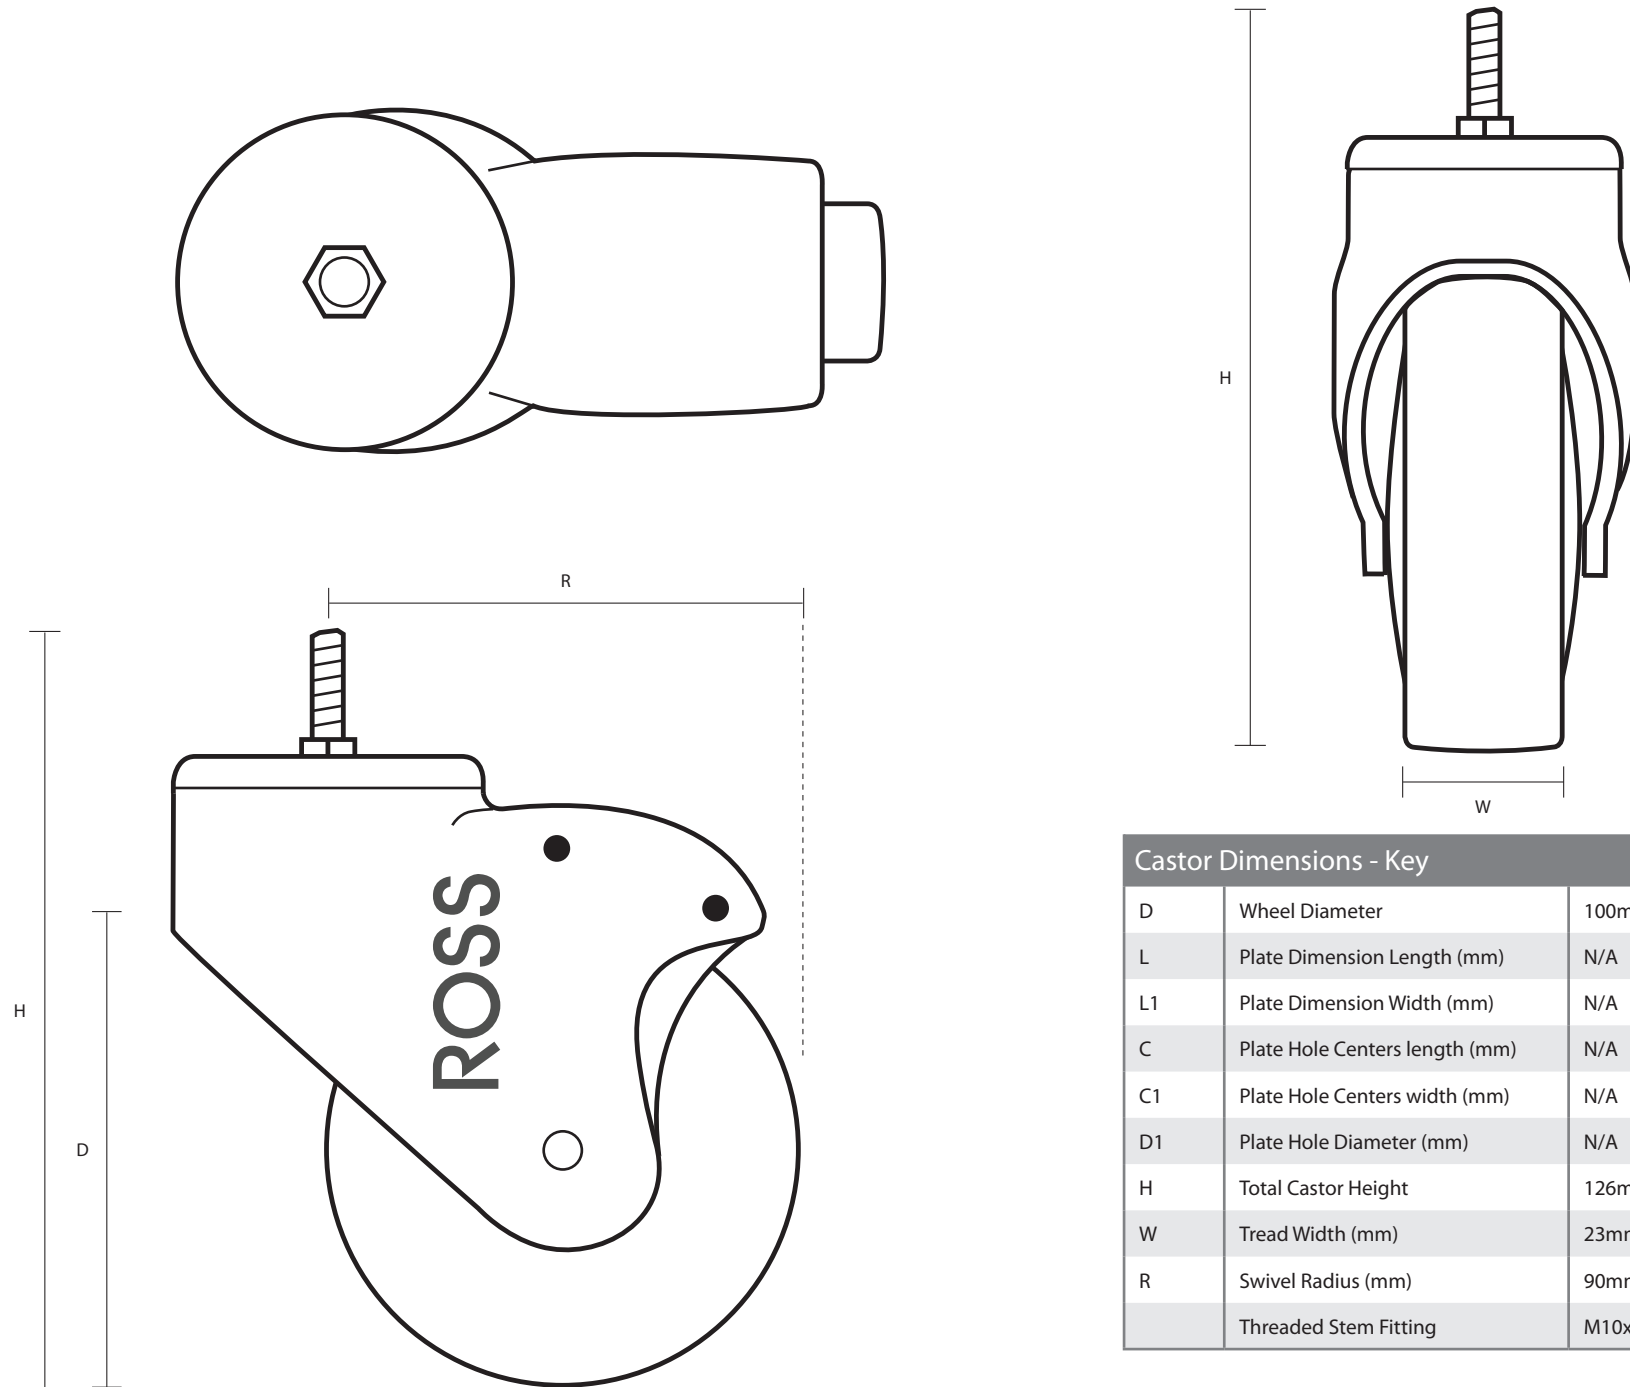

ES100M10X25 (100mm Slimline Swivel Castor Grey Rubber Tyred Wheel)

Castor Dimensions - Key		
D	Wheel Diameter	100mm
L	Plate Dimension Length (mm)	N/A
L1	Plate Dimension Width (mm)	N/A
C	Plate Hole Centers length (mm)	N/A
C1	Plate Hole Centers width (mm)	N/A
D1	Plate Hole Diameter (mm)	N/A
H	Total Castor Height	126mm
W	Tread Width (mm)	23mm
R	Swivel Radius (mm)	90mm
	Threaded Stem Fitting	M10x25mm