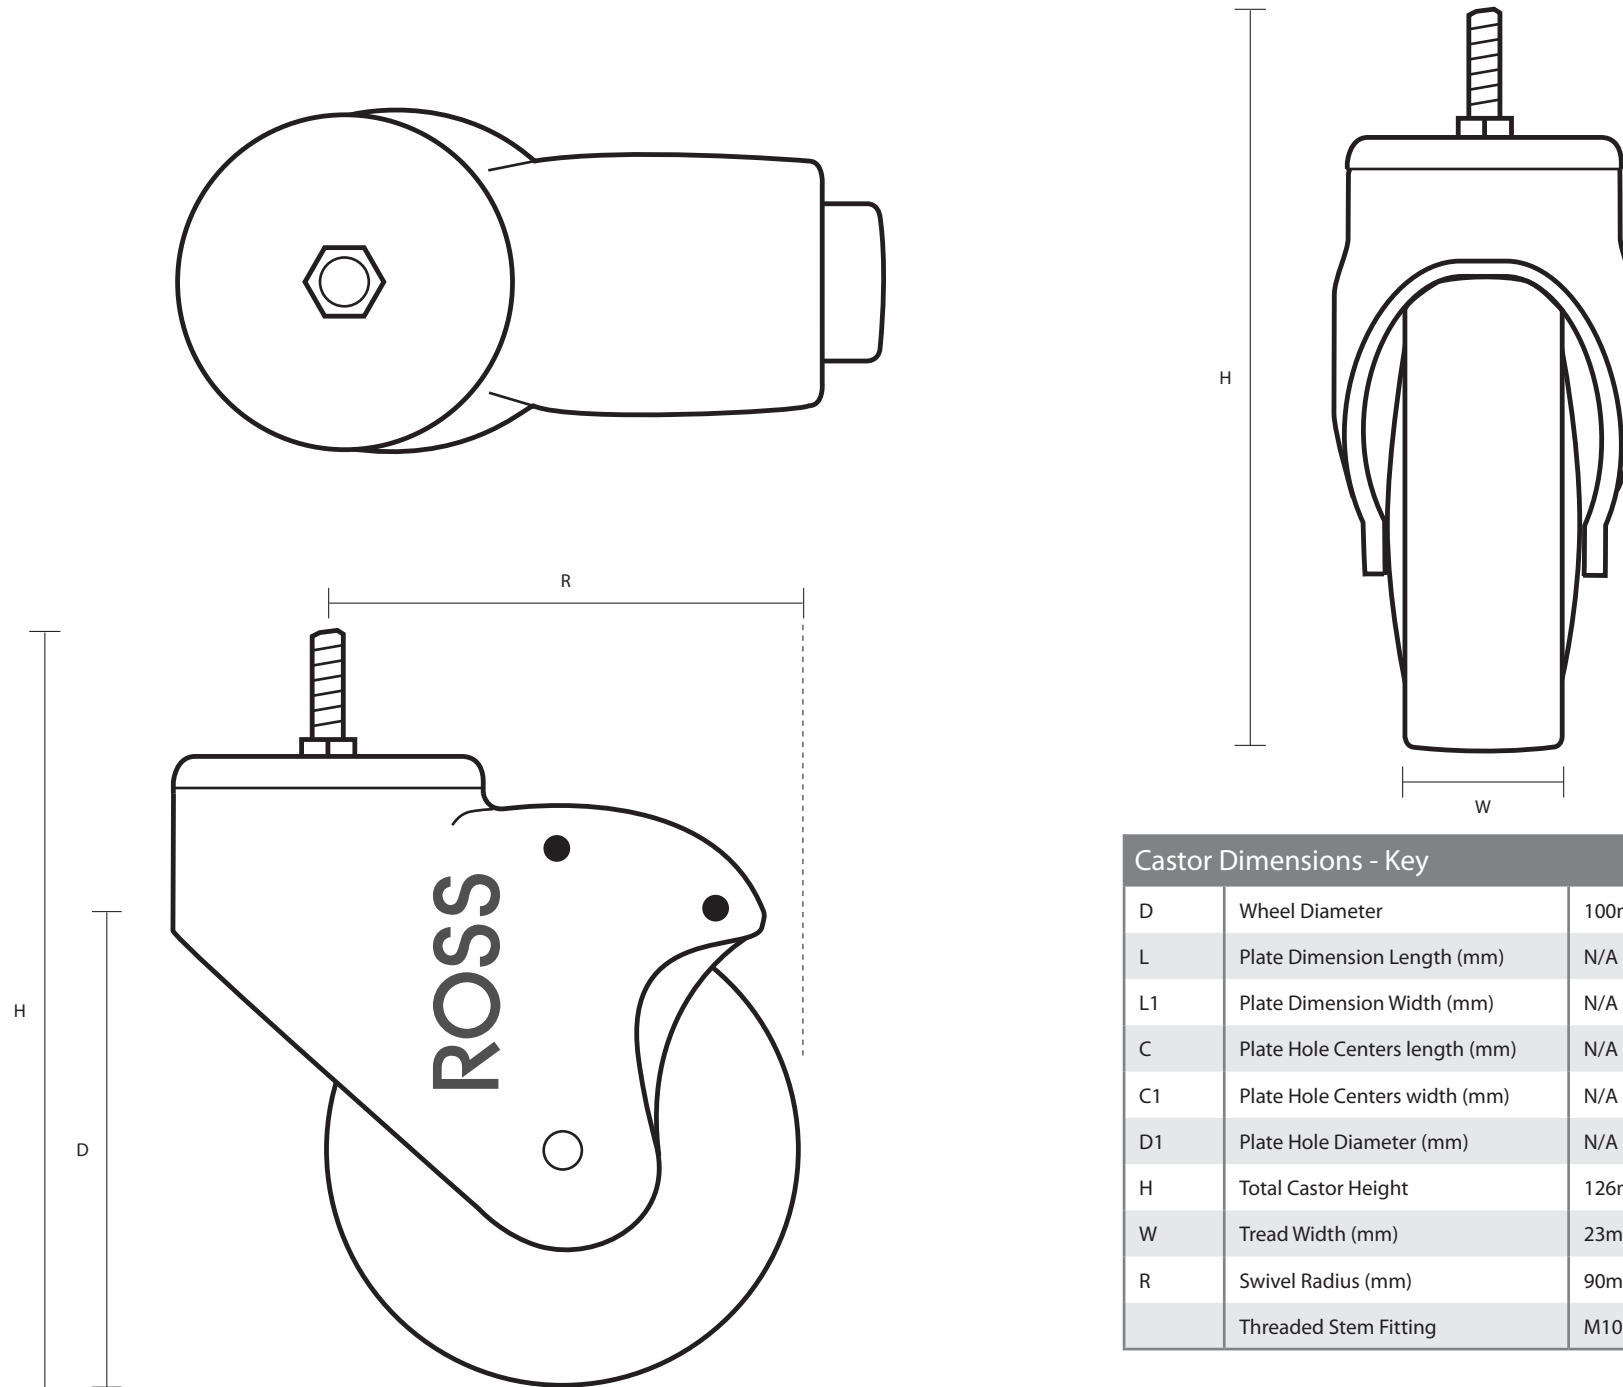

ES100M10X15 (100mm Slimline Swivel Castor Grey Rubber Tyred Wheel)

Castor Dimensions - Key		
D	Wheel Diameter	100mm
L	Plate Dimension Length (mm)	N/A
L1	Plate Dimension Width (mm)	N/A
C	Plate Hole Centers length (mm)	N/A
C1	Plate Hole Centers width (mm)	N/A
D1	Plate Hole Diameter (mm)	N/A
H	Total Castor Height	126mm
W	Tread Width (mm)	23mm
R	Swivel Radius (mm)	90mm
	Threaded Stem Fitting	M10x15mm